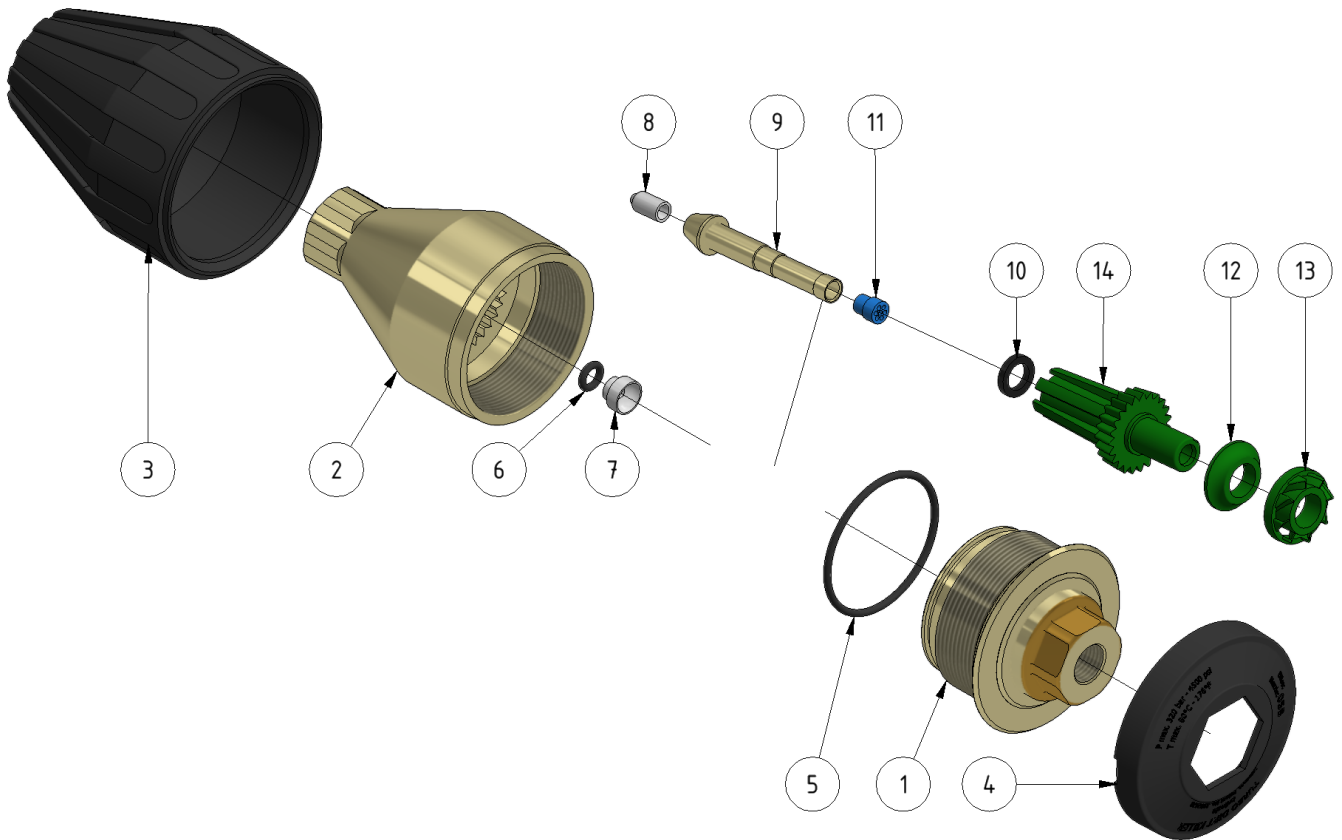

# Rotary nozzle

Part number: 901112

Part of [EVO Cleaner](#)

From:  
<https://13.53.123.107/> - **Envirologic Support Wiki**

Permanent link:  
<https://13.53.123.107/doku.php/service:spl:901112-1>

Last update: **2024/04/03 01:48**