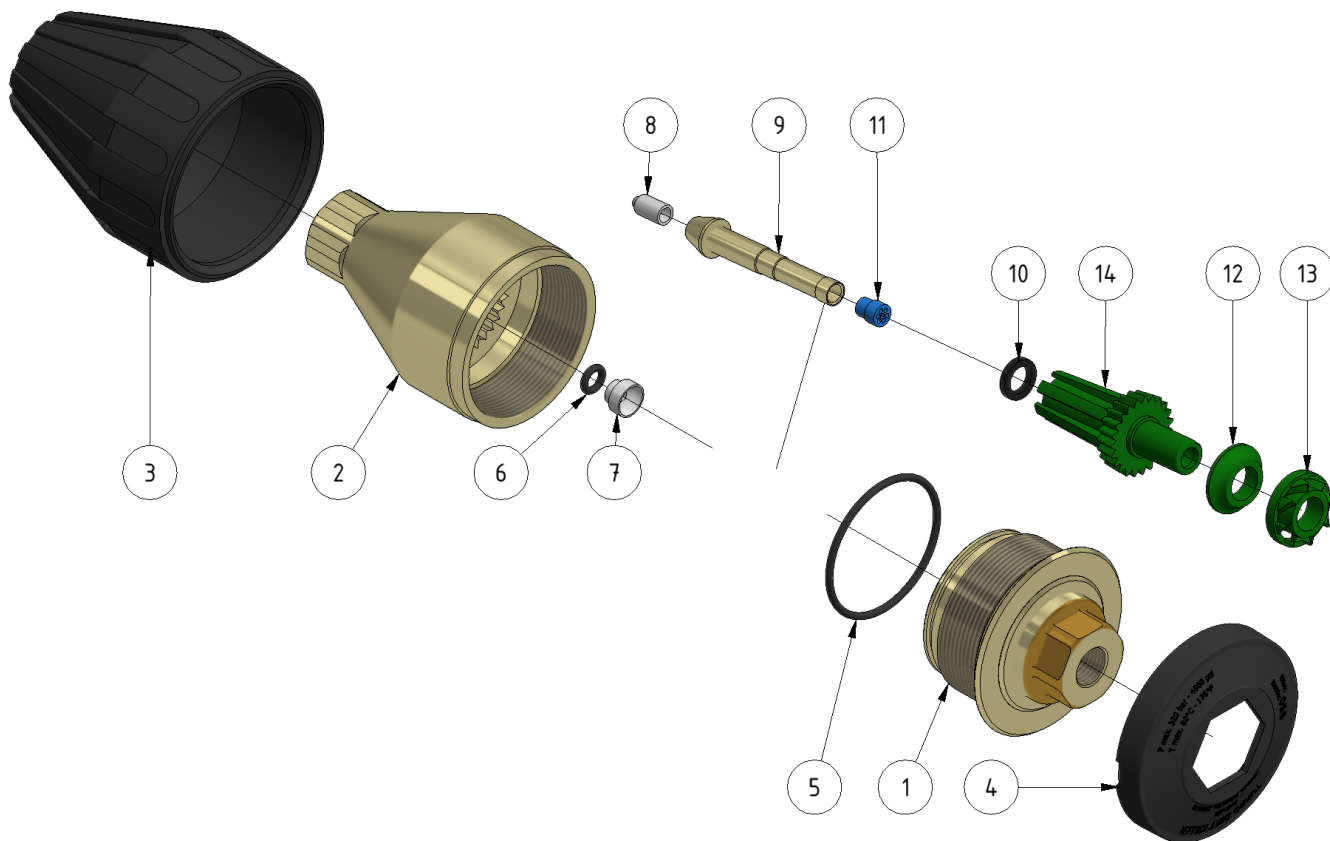

Rotary nozzle 0.5

Part of **EVO Cleaner**

| ITEM | DESCRIPTION | PART NUMBER | QTY |
|------|---------------|-------------|-----|
| 1 | Top | 909701 | 1 |
| 2 | House | 909702 | 1 |
| 3 | Rubber cover | 909703 | 1 |
| 4 | Rubber top | 909704 | 1 |
| 5 | O-Ring 46 x 2 | 909705 | 1 |
| 6 | O-Ring 11 x 2 | 909706 | 1 |
| 7 | Ceramic seat | 909707 | 1 |
| 8 | Ceramic tip | 909708 | 1 |
| 9 | Tip-holder | 909709 | 1 |
| 10 | Bearing | 909710 | 1 |
| 11 | Aligner | 909711 | 1 |
| 12 | Deflector | 909712 | 1 |
| 13 | Propeller | 909713 | 1 |
| 14 | Propeller | 909713 | 1 |