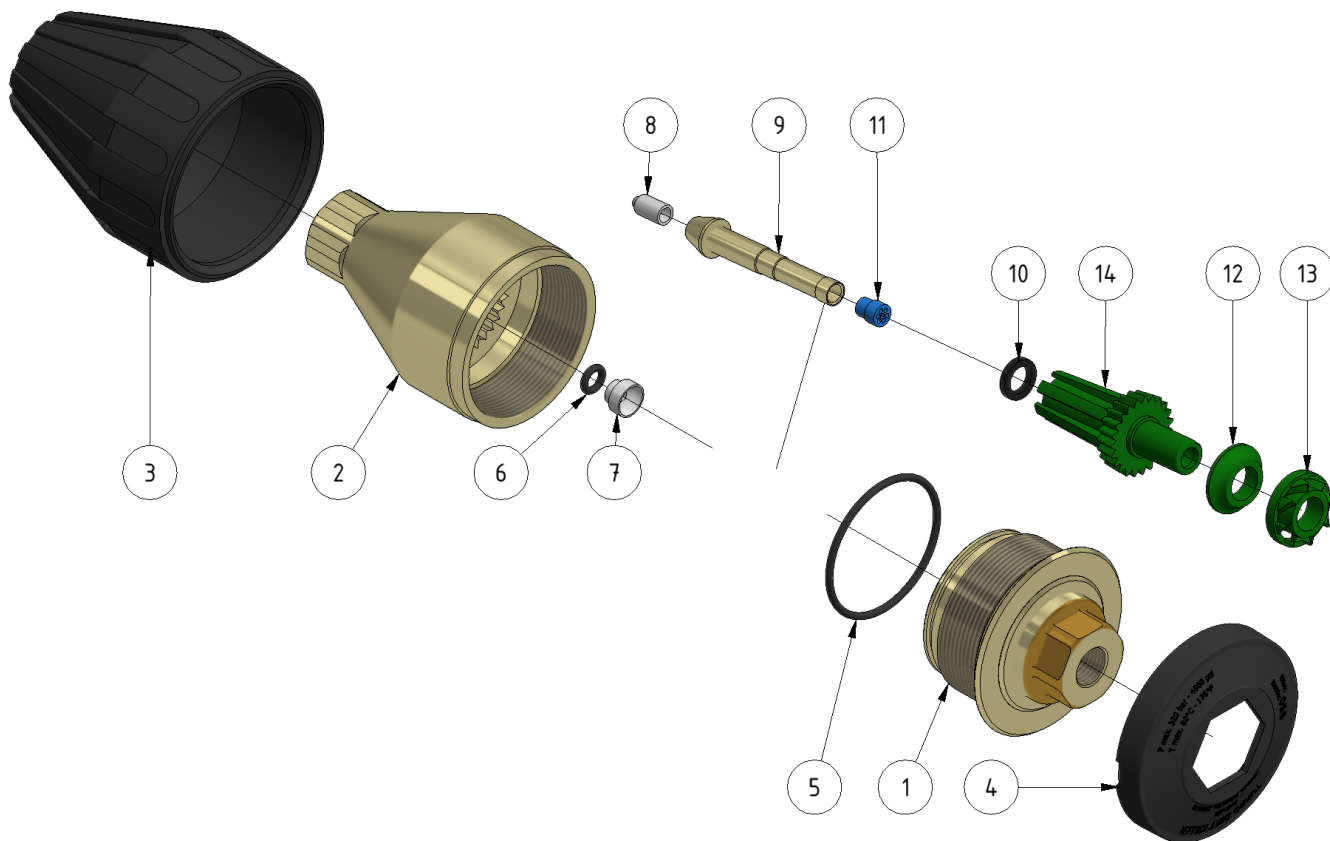

Rotary nozzle 0.5

Part of **EVO Cleaner**

| ITEM | DESCRIPTION | PART NUMBER | QTY |
|------|---------------|-------------|-----|
| 1 | Top | 909701 | 1 |
| 2 | House | 909702 | 1 |
| 3 | Rubber cover | 909703 | 1 |
| 4 | Rubber top | 909704 | 1 |
| 5 | O-ring 46 x 2 | 909705 | 1 |
| 6 | O-ring 11 x 2 | 909706 | 1 |
| 7 | Ceramic seat | 909707 | 1 |
| 8 | Ceramic tip | 909708 | 1 |
| 9 | Tip-holder | 909709 | 1 |
| 10 | Bearing | 909710 | 1 |
| 11 | Aligner | 909711 | 1 |
| 12 | Deflector | 909712 | 1 |
| 13 | Propeller | 909713 | 1 |
| 14 | Propeller | 909713 | 1 |