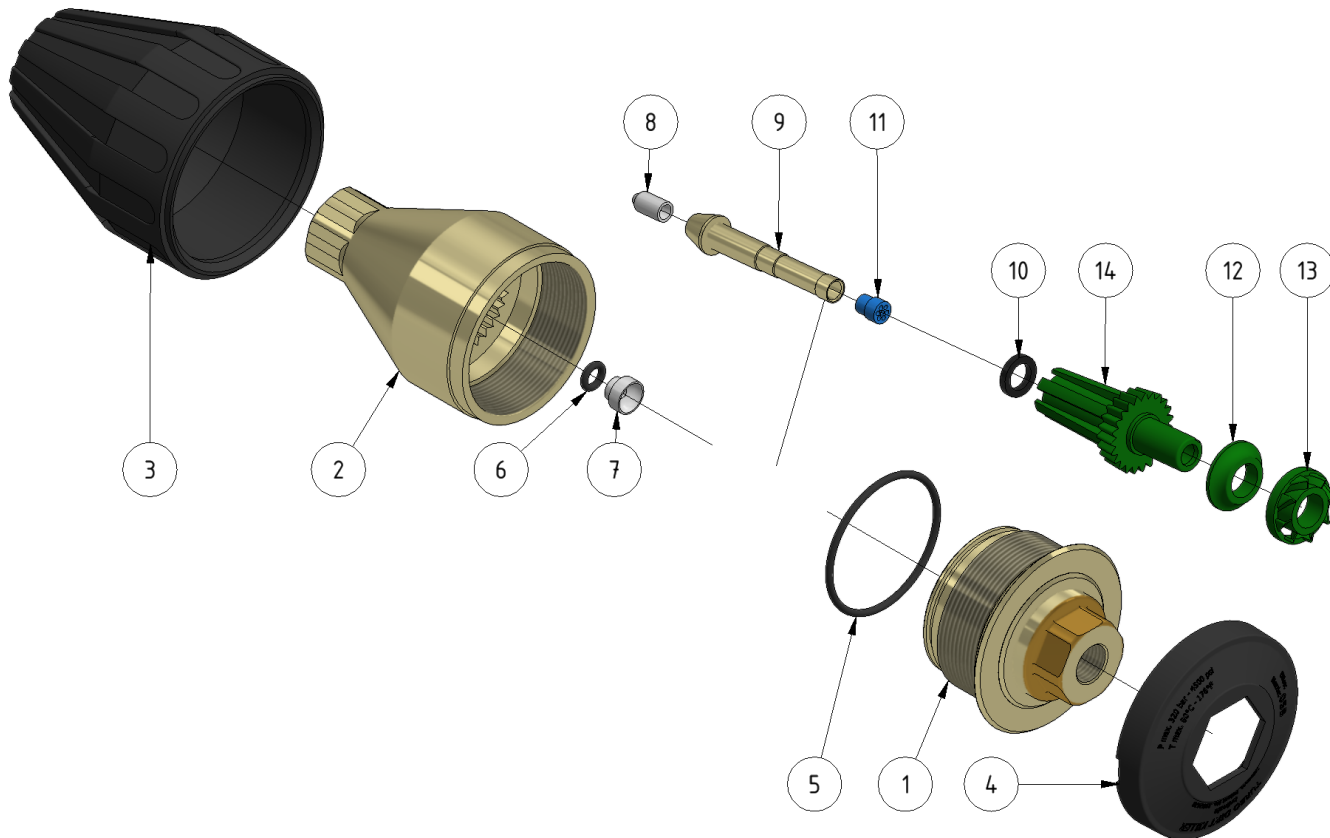

# Rotary nozzle 0.5

Part number: 901112

Part of [EVO Cleaner](#)

| ITEM | DESCRIPTION   | PART NUMBER | QTY |
|------|---------------|-------------|-----|
| 1    | Top           | 909701      | 1   |
| 2    | House         | 909702      | 1   |
| 3    | Rubber cover  | 909703      | 1   |
| 4    | Rubber top    | 909704      | 1   |
| 5    | O-ring 46 x 2 | 909705      | 1   |
| 6    | O-ring 11 x 2 | 909706      | 1   |
| 7    | Ceramic seat  | 909707      | 1   |
| 8    | Ceramic tip   | 909708      | 1   |
| 9    | Tip-holder    | 909709      | 1   |
| 10   | Bearing       | 909710      | 1   |
| 11   | Aligner       | 909711      | 1   |
| 12   | Deflector     | 909712      | 1   |
| 13   | Propeller     | 909713      | 1   |
| 14   | Propeller     | 909713      | 1   |