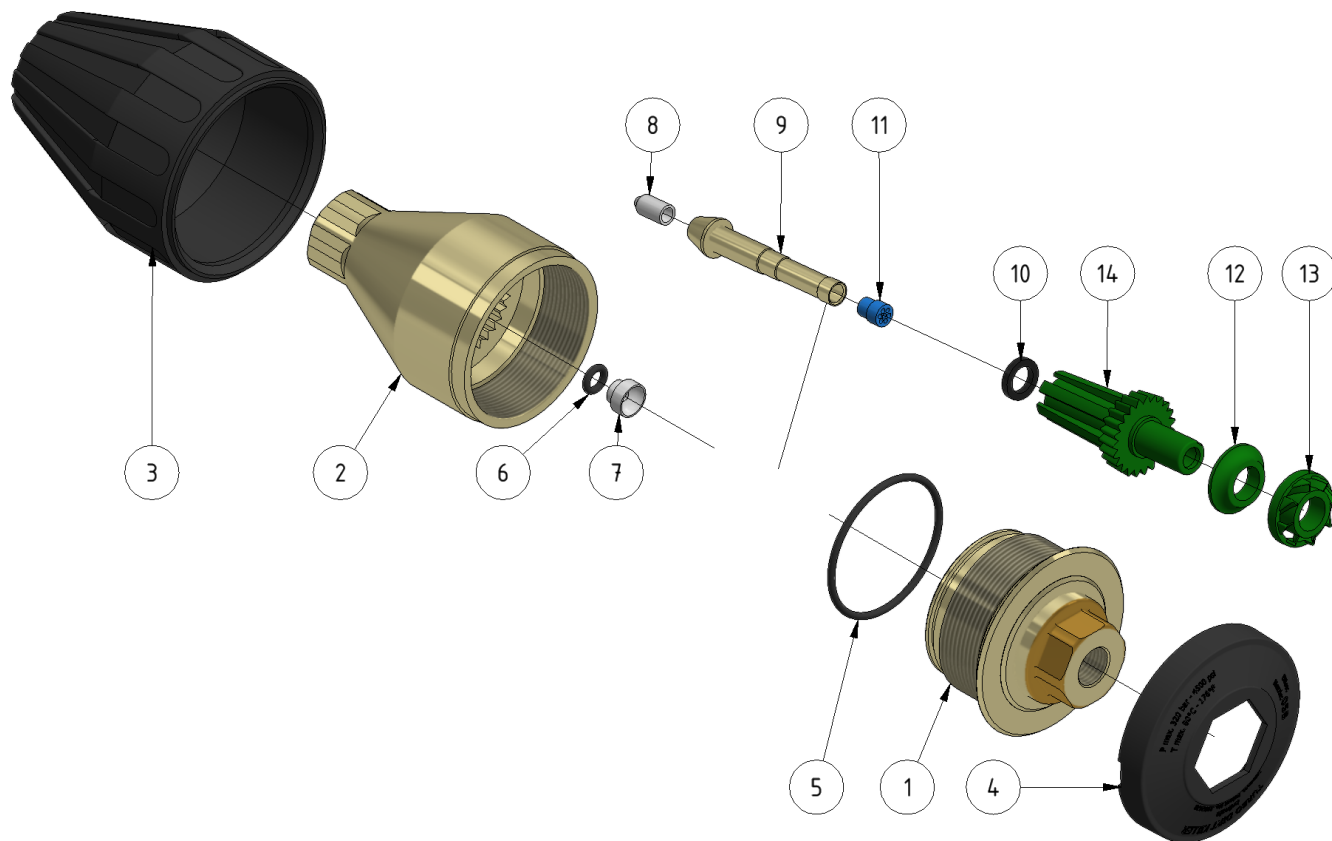

Rotary nozzle 0.5

Part number: 901112

Part of [EVO Cleaner](#)

From: <https://wiki.envirologic.se/> - **Envirologic Support Wiki**

Permanent link: <https://wiki.envirologic.se/doku.php/service:spl:901112-1?rev=1616481263>