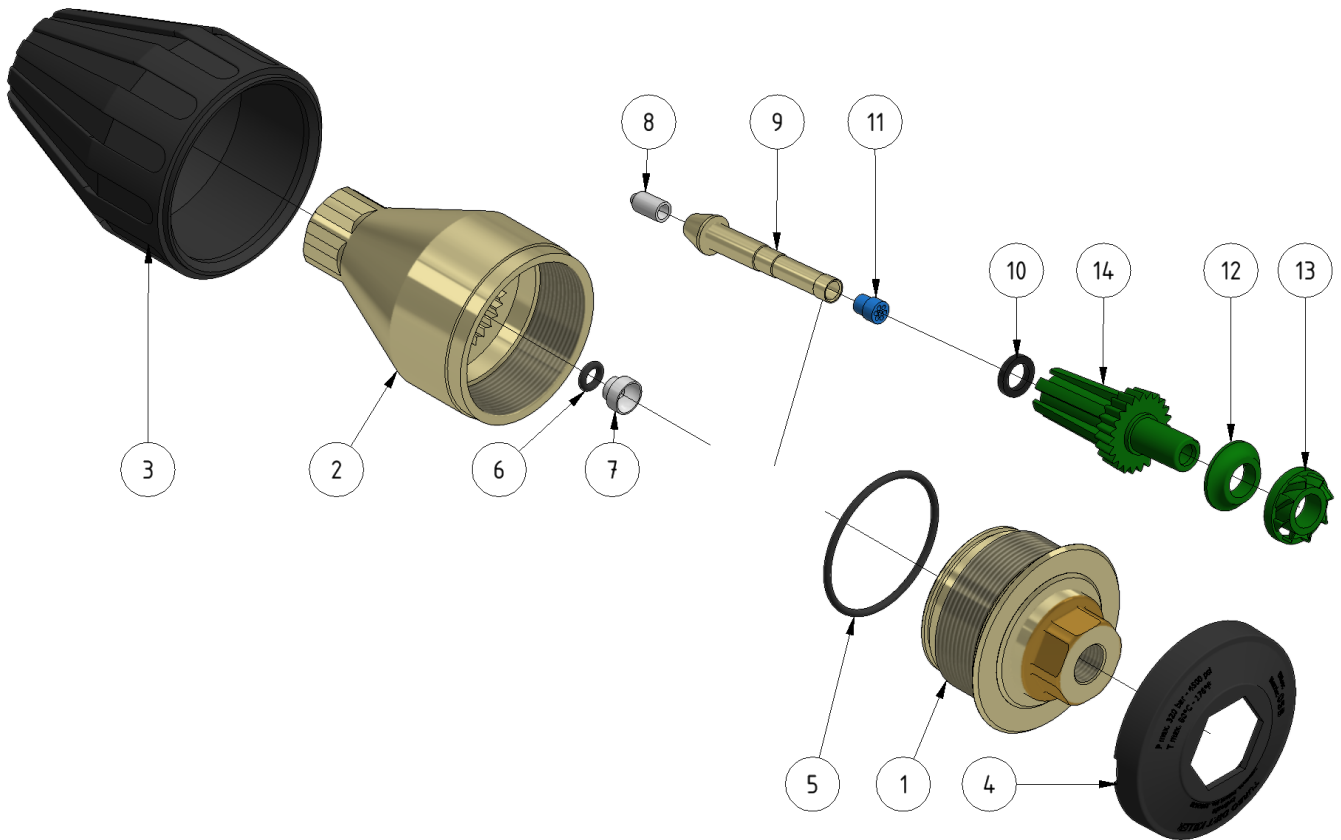

Rotary nozzle 0.5

Part number: 901112

Part of [EVO Cleaner](#)

From: <https://wiki.envirologic.se/> - **Envirologic Support Wiki**

Permanent link: <https://wiki.envirologic.se/doku.php/service:spl:901112-1?rev=1616481263>