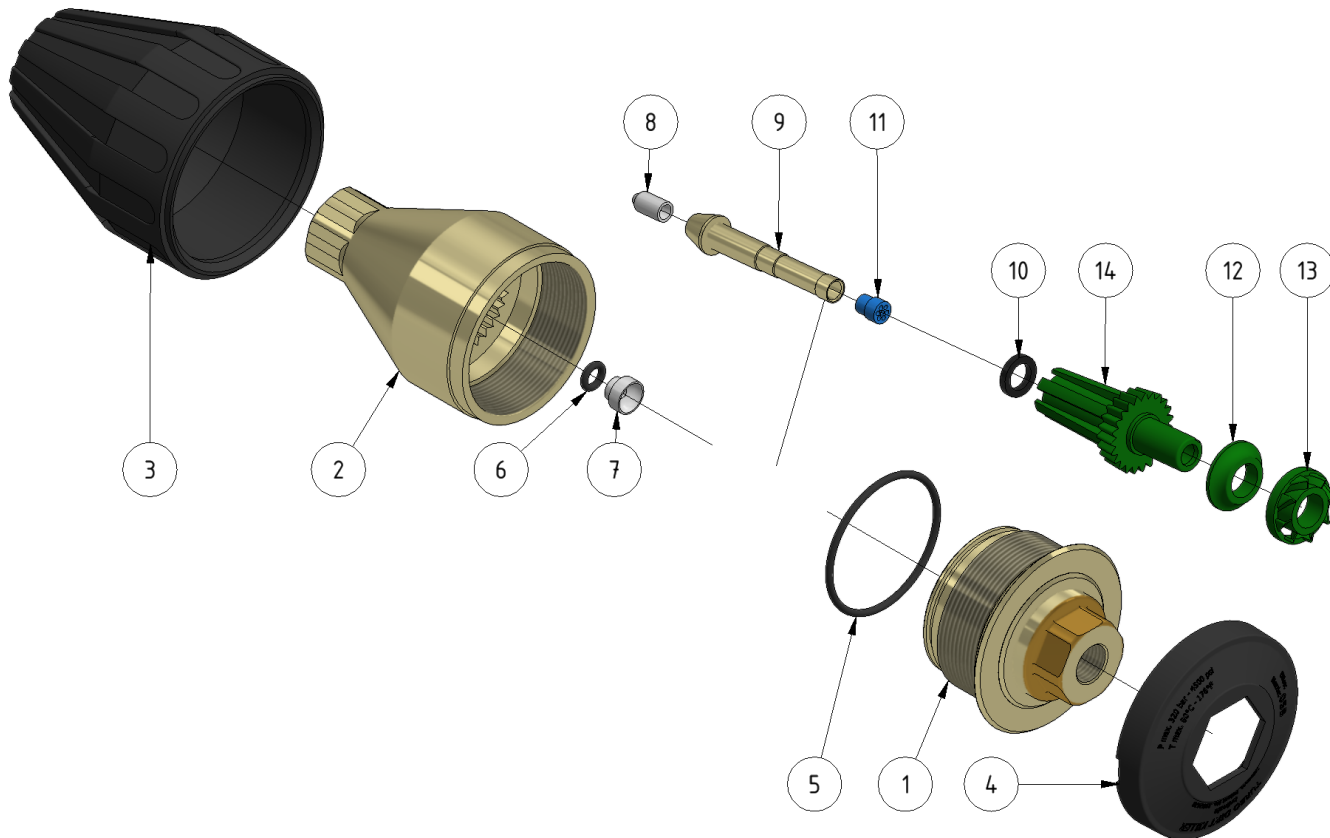

Rotary nozzle 0.5

Part number: 901112

Part of [EVO Cleaner](#)

From: <https://wiki.envirologic.se/> - **Envirologic Support Wiki**

Permanent link: <https://wiki.envirologic.se/doku.php/service:spl:901112-1?rev=1616481263>