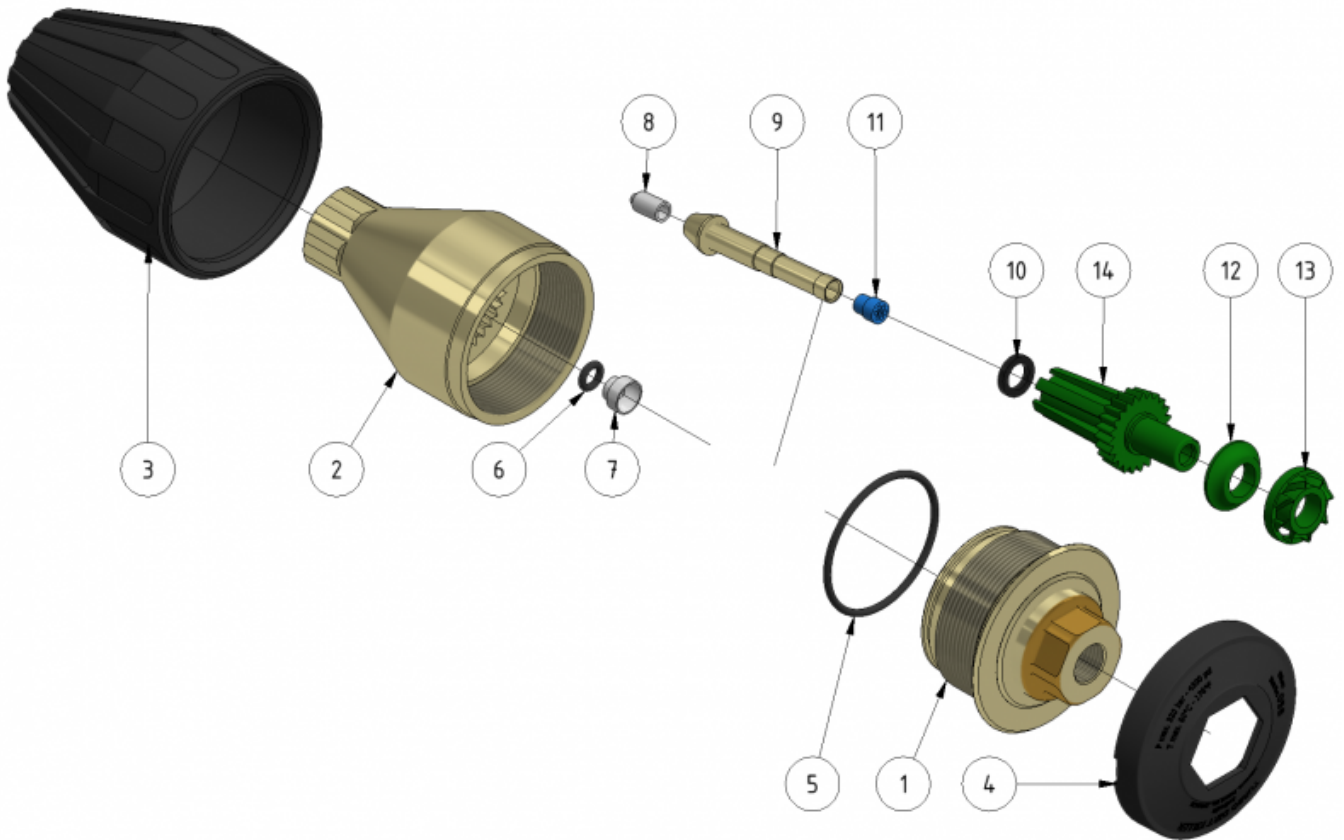

Rotary nozzle 0.5

Part number: 901112

Part of [EVO Cleaner](#)

From: <https://wiki.envirologic.se/> - **Envirologic Support Wiki**

Permanent link: <https://wiki.envirologic.se/doku.php/service:spl:901112-1?rev=1699211940>