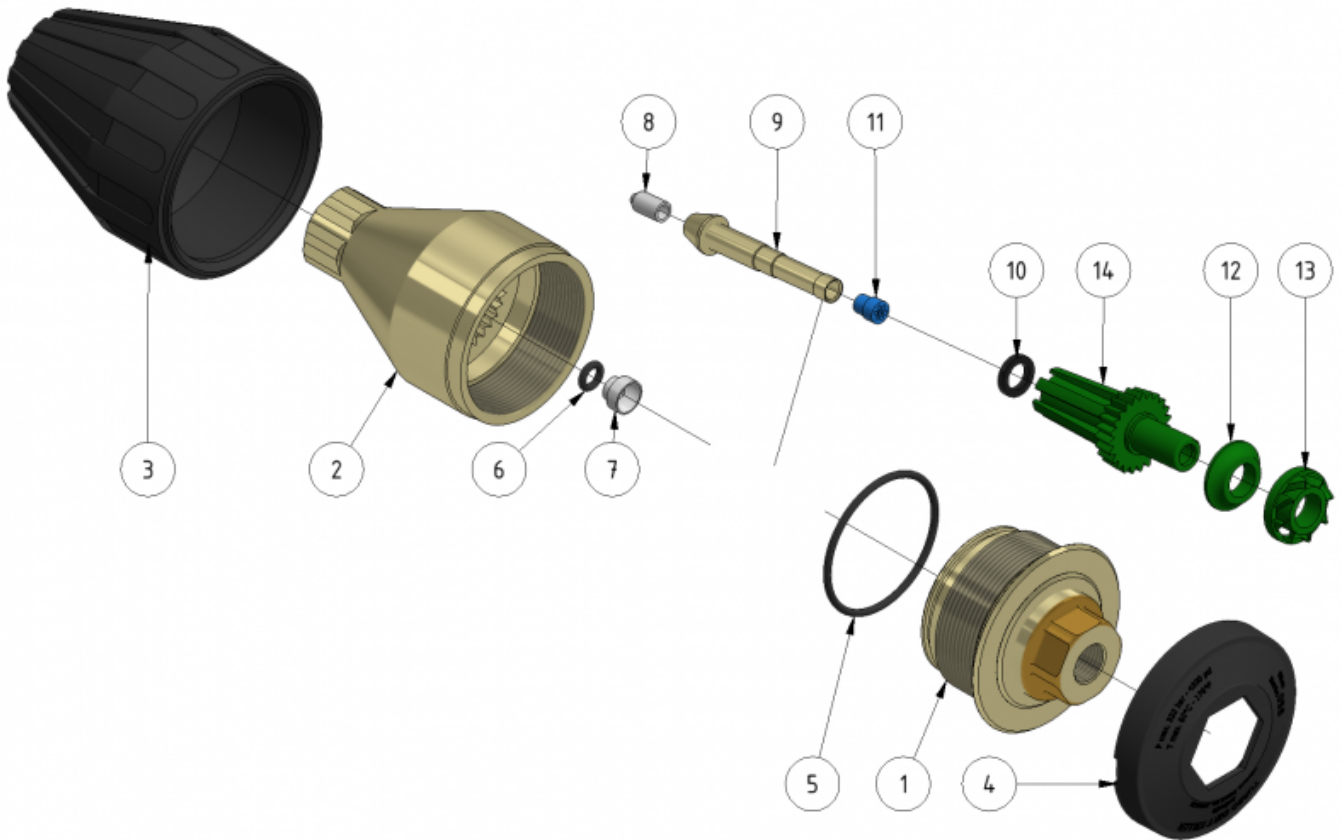

# Rotary nozzle 0.5

Part number: 901112

Part of [EVO Cleaner](#)

From:  
<https://wiki.envirologic.se/> - **Envirologic Support Wiki**

Permanent link:  
<https://wiki.envirologic.se/doku.php/service:spl:901112-1?rev=1699211940>