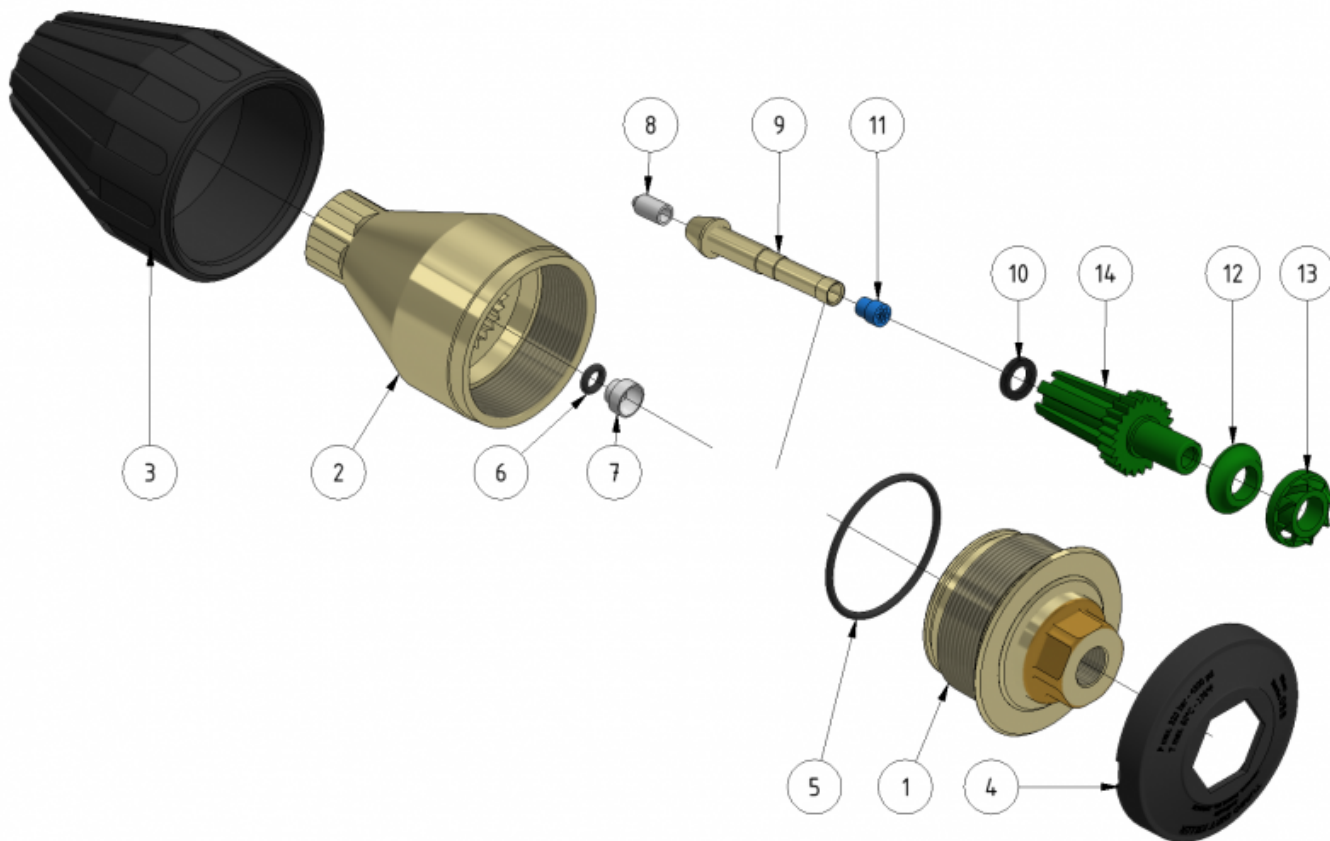

# Rotary nozzle 0.5

Part number: 901112

Part of [EVO Cleaner](#)

From: <https://wiki.envirologic.se/> - **Envirologic Support Wiki**

Permanent link: <https://wiki.envirologic.se/doku.php/service:spl:901112-1?rev=1699211940>