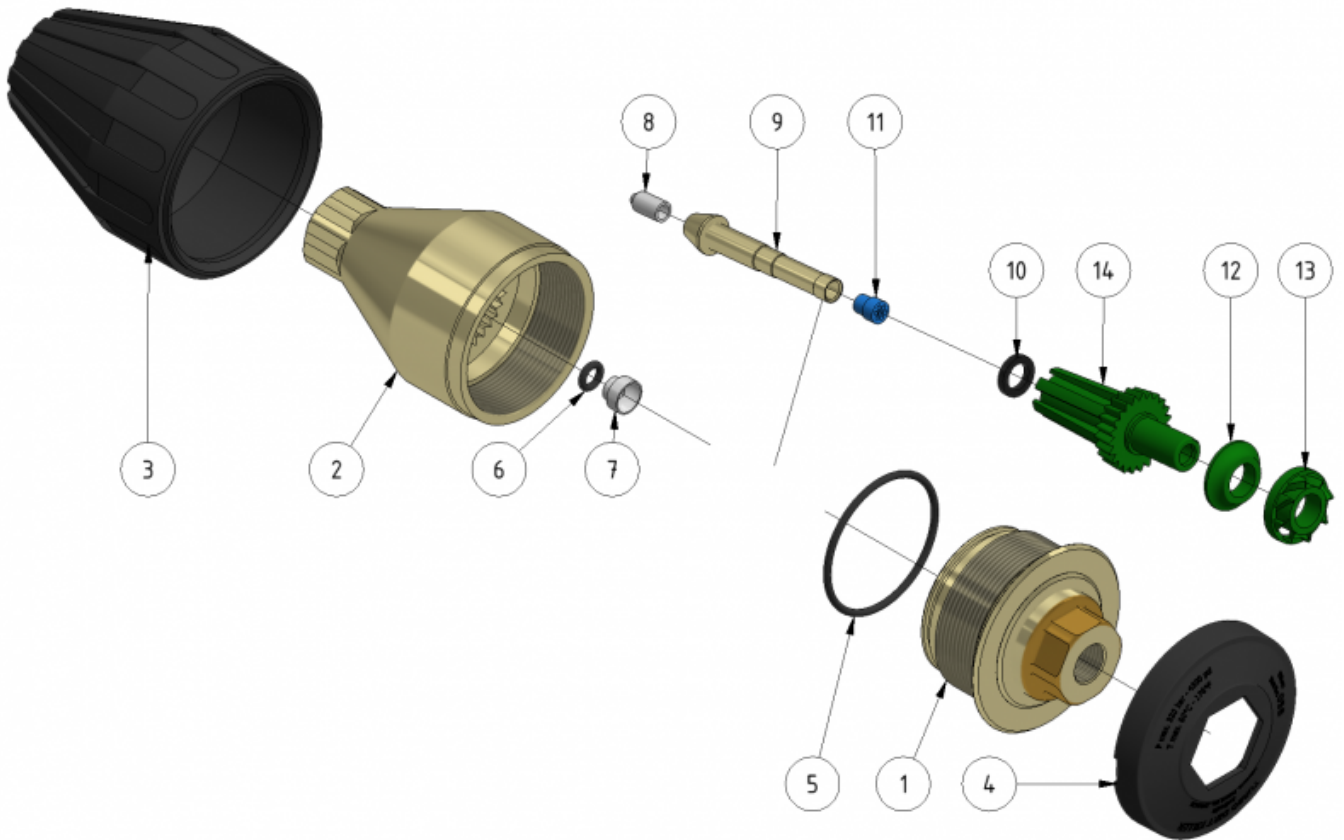

Rotary nozzle

Part number: 901112

Part of [EVO Cleaner](#)

From:
<https://wiki.envirologic.se/> - **Envirologic Support Wiki**

Permanent link:
<https://wiki.envirologic.se/doku.php/service:spl:901112-1?rev=1699211957>