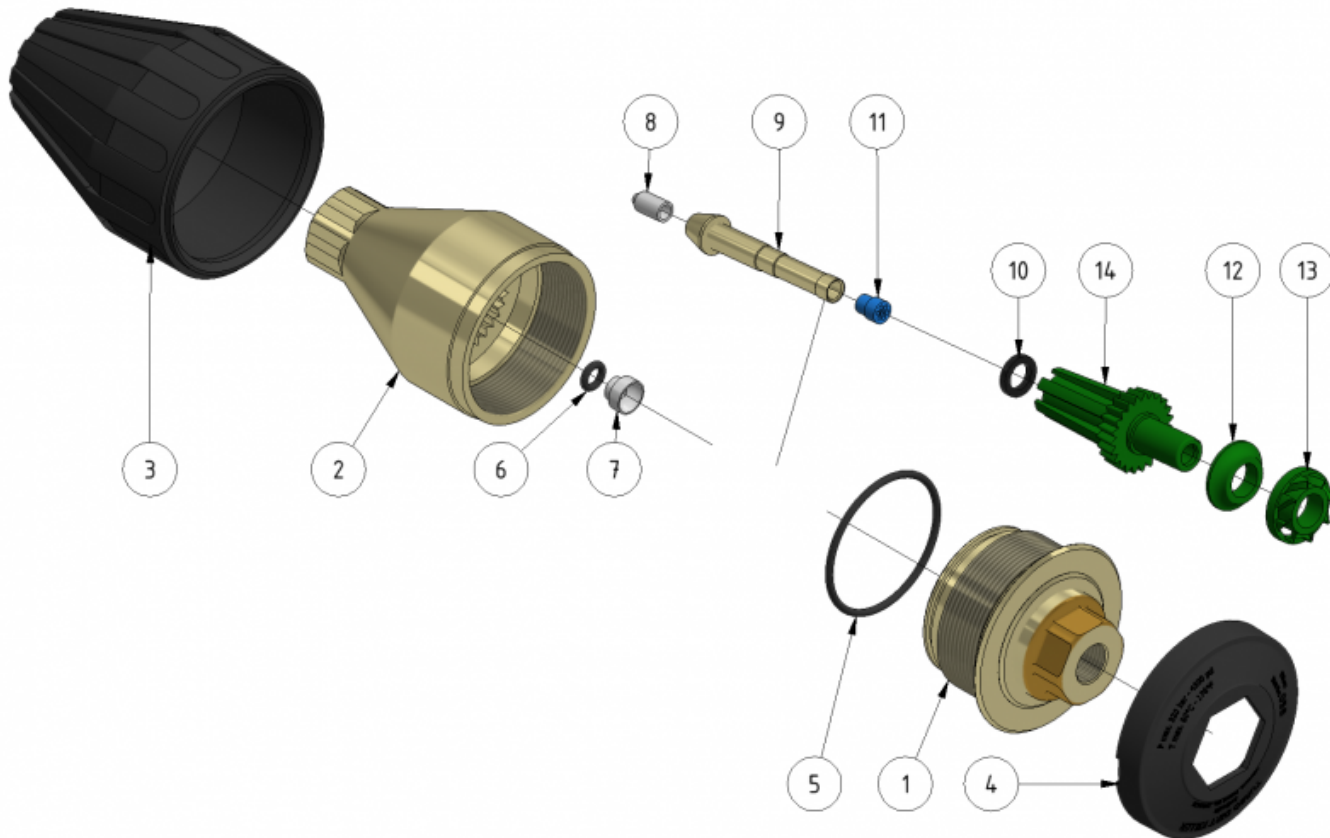

# Rotary nozzle

Part number: 901112

Part of [EVO Cleaner](#)

From: <https://wiki.envirologic.se/> - **Envirologic Support Wiki**

Permanent link: <https://wiki.envirologic.se/doku.php/service:spl:901112-1?rev=1699211957>