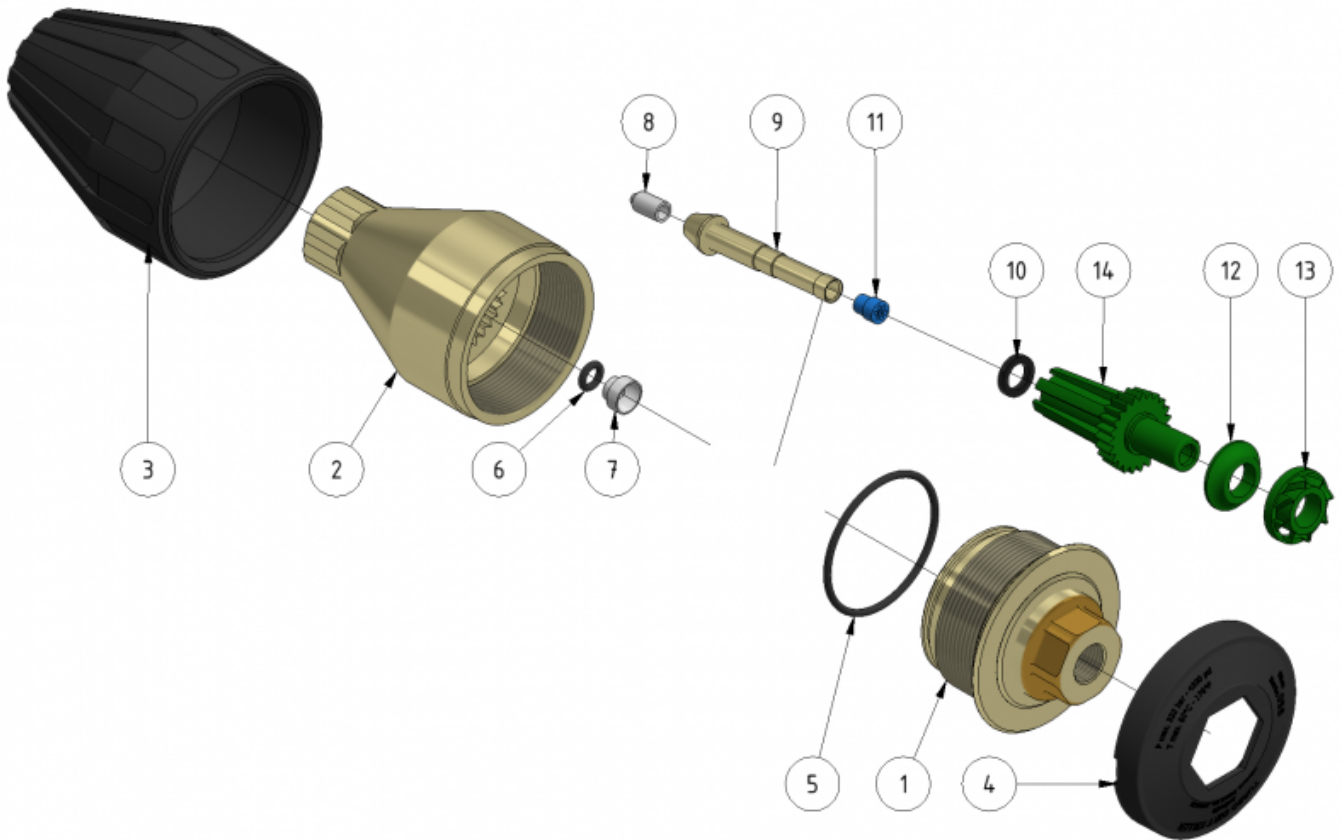

Rotary nozzle

Part number: 901112

Part of [EVO Cleaner](#)

From:
<https://wiki.envirologic.se/> - **Envirologic Support Wiki**

Permanent link:
<https://wiki.envirologic.se/doku.php/service:spl:901112-1?rev=1699211957>