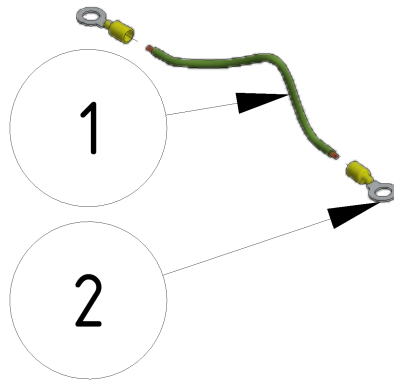

Ground cable

Part number: 901145

Part of [EVO Cleaner assembly 3 - 1109503](#) and [Drive axle assembly](#)

ITEM	DESCRIPTION	PART NUMBER	QTY
1	Ground cable	45323	1
2	Cable connector 8 mm	45312	2

From:
<https://13.53.123.107/> - **Envirologic Support Wiki**