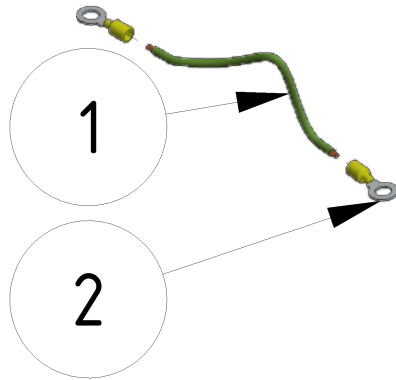

Ground cable

Part of [EVO Cleaner assembly 3 - 1109503](#) and [Drive axle assembly](#)

ITEM	DESCRIPTION	PART NUMBER	QTY
1	Ground cable	45323	1
2	Cable connector 8 mm	45312	2

From:
<https://wiki.envirologic.se/> - **Envirologic Support Wiki**