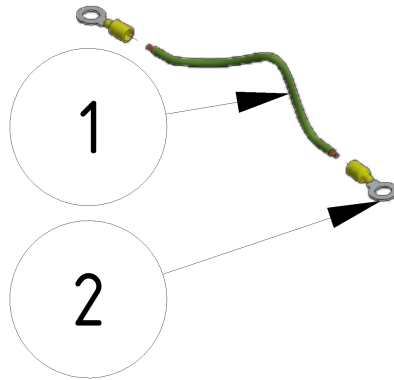

Ground cable

Part of [EVO Cleaner assembly 3 - 1109503](#) and [Drive axle assembly](#)

ITEM	DESCRIPTION	PART NUMBER	QTY
1	Ground cable	45323	1
2	Cable connector 8 mm	45312	2

From:

<https://wiki.envirologic.se/> - **Envirologic Support Wiki**