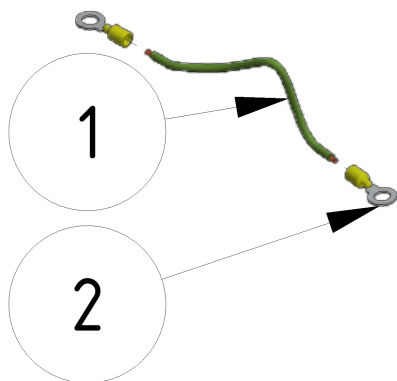

# Ground cable

Part of [EVO Cleaner assembly 3 - 1109503](#) and [Drive axle assembly](#)

ITEM	DESCRIPTION	PART NUMBER	QTY
1	Ground cable	45323	1
2	Cable connector 8 mm	45312	2

From:  
<https://wiki.envirologic.se/> - **Envirologic Support Wiki**