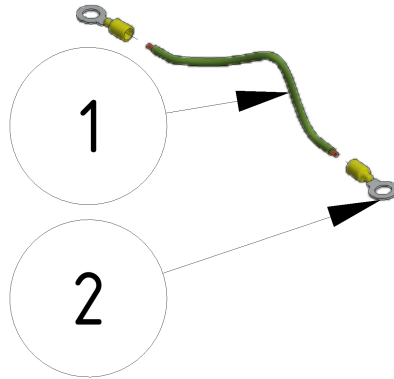

Ground cable

Part number: 901145

Part of [EVO Cleaner assembly 3 - 1109503](#) and [Drive axle assembly](#)

ITEM	DESCRIPTION	PART NUMBER	QTY
1	Ground cable	45323	1
2	Cable connector 8 mm	45312	2

From:
<https://wiki.envirologic.se/> - **Envirologic Support Wiki**