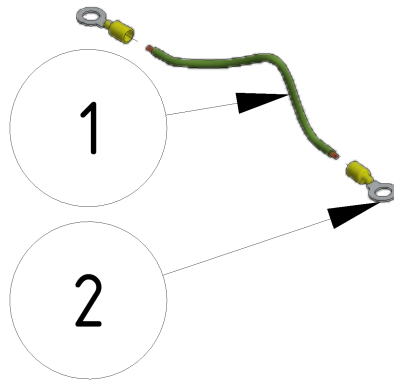

Ground cable

Part number: 901145

Part of [EVO Cleaner assembly 3 - 1109503](#) and [Drive axle assembly](#)

ITEM	DESCRIPTION	PART NUMBER	QTY
1	Ground cable	45323	1
2	Cable connector 8 mm	45312	2

From:
<https://wiki.envirologic.se/> - **Envirologic Support Wiki**