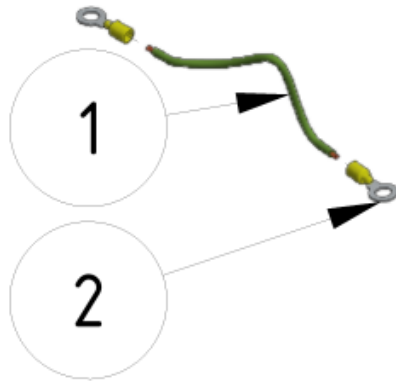

# Ground cable

Part number: 901145

Part of [EVO Cleaner assembly 3 - 1109503](#) and [Drive axle assembly](#)

ITEM	DESCRIPTION	PART NUMBER	QTY
1	Ground cable	45323	1
2	Cable connector 8 mm	45312	2

From:  
<https://wiki.envirologic.se/> - **Envirologic Support Wiki**