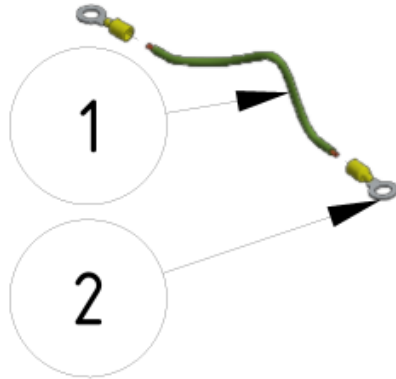

Ground cable

Part number: 901145

Part of [EVO Cleaner assembly 3 - 1109503](#) and [Drive axle assembly](#)

ITEM	DESCRIPTION	PART NUMBER	QTY
1	Ground cable	45323	1
2	Cable connector 8 mm	45312	2

From:
<https://wiki.envirologic.se/> - **Envirologic Support Wiki**