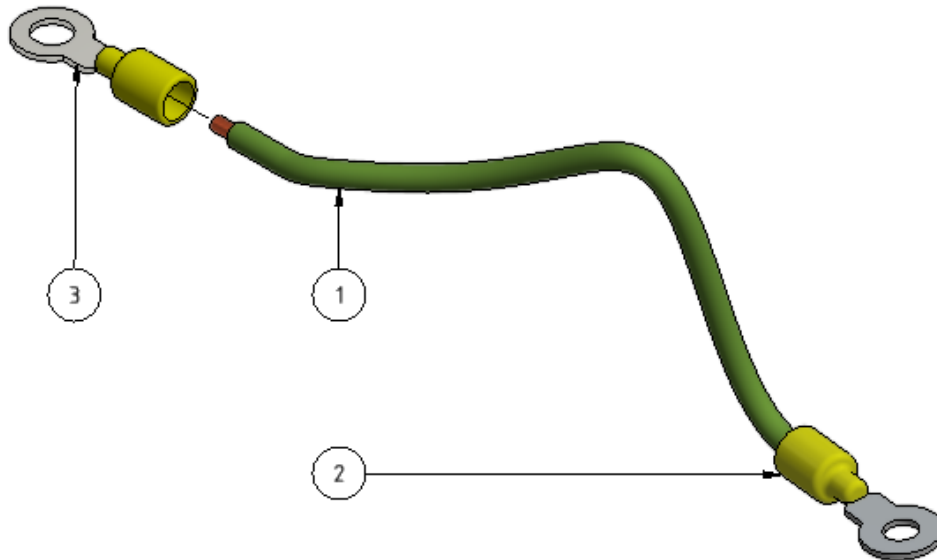

# Ground cable

Part of [EVO Cleaner assembly 1 - 1109501](#)

ITEM	DESCRIPTION	PART NUMBER	QTY
1	Ground cable	45323	1
2	Cable connector 5,3	45504	1
3	Cable connector M6	45506	1

From:

<https://wiki.envirologic.se/> - **Envirologic Support Wiki**

Permanent link:

<https://wiki.envirologic.se/doku.php/service:spl:901147-1?rev=1601222634>

Last update: **2020/09/27 09:03**