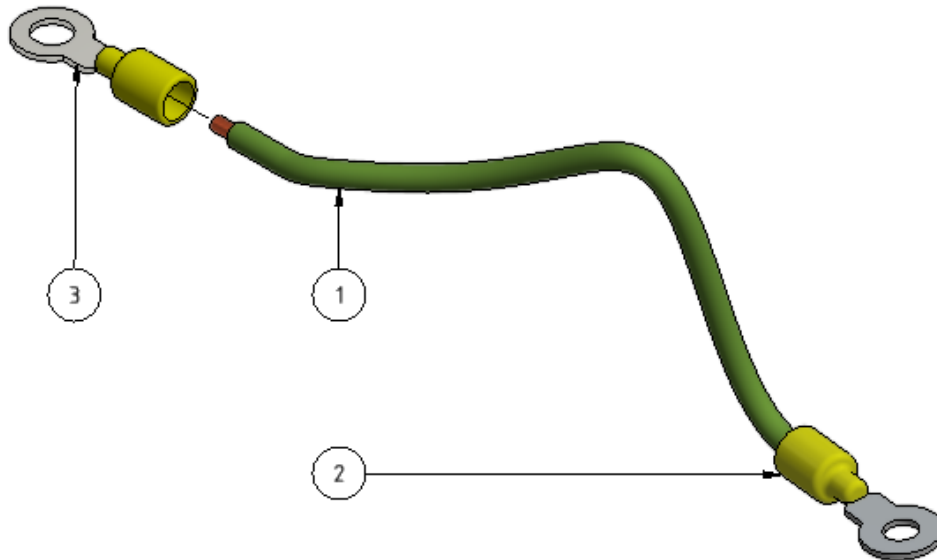

# Ground cable

Part of [EVO Cleaner assembly 1 - 1109501](#)

ITEM	DESCRIPTION	PART NUMBER	QTY
1	Ground cable	45323	1
2	Cable connector 5.3	45504	1
3	Cable connector M6	45506	1

From:

<https://wiki.envirologic.se/> - **Envirologic Support Wiki**

Permanent link:

<https://wiki.envirologic.se/doku.php/service:spl:901147-1?rev=1601222645>

Last update: **2020/09/27 09:04**