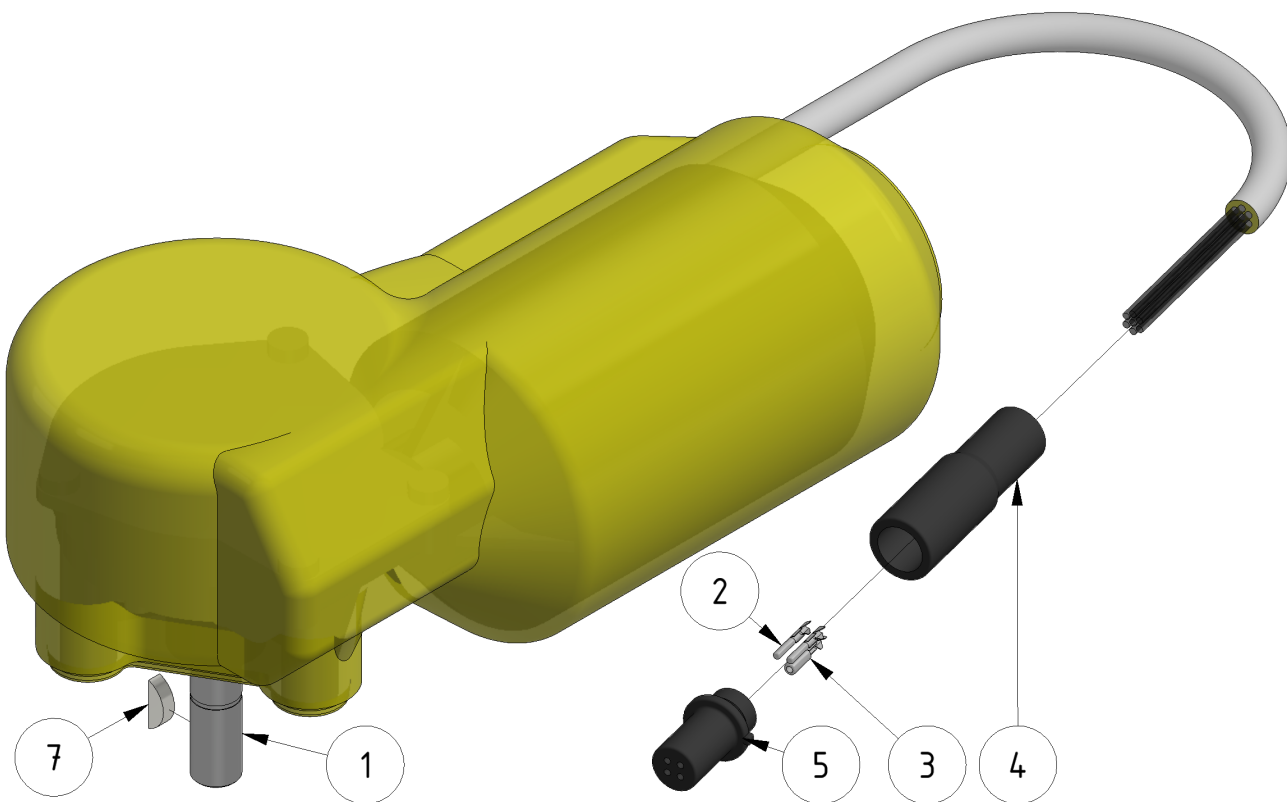

# Motor 70 rpm, gen. 2

Part of [Gearbox tower assembly](#), [Drive unit telescope](#) and [Arm assembly](#)

ITEM	DESCRIPTION	PART NUMBER	QTY
1	Motor 70 rpm		1
2	Crimp pin	901171	2
3	Crimp sleeve	901170	2
4	Boot 4 pin	904013	1
5	Male 4 pin	904009	1
6	Woodruff key	907074	1