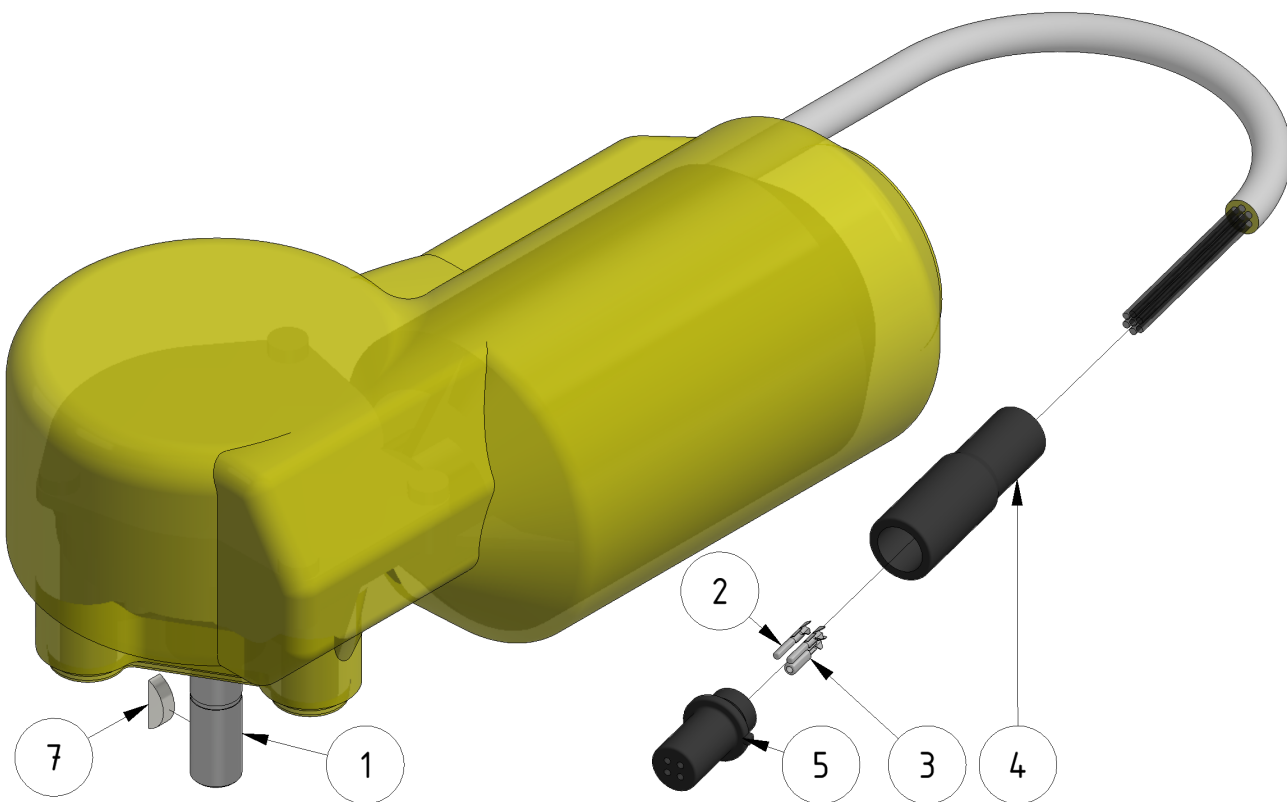

Motor 70 rpm, gen. 2

Part of [Gearbox tower assembly](#), [Drive unit telescope](#) and [Arm assembly](#)

ITEM	DESCRIPTION	PART NUMBER	QTY
1	Motor 70 rpm		1
2	Crimp pin	901171	2
3	Crimp sleeve	901170	2
4	Boot 4 pin	904013	1
5	Male 4 pin	904009	1
6	Woodruff key	907074	1