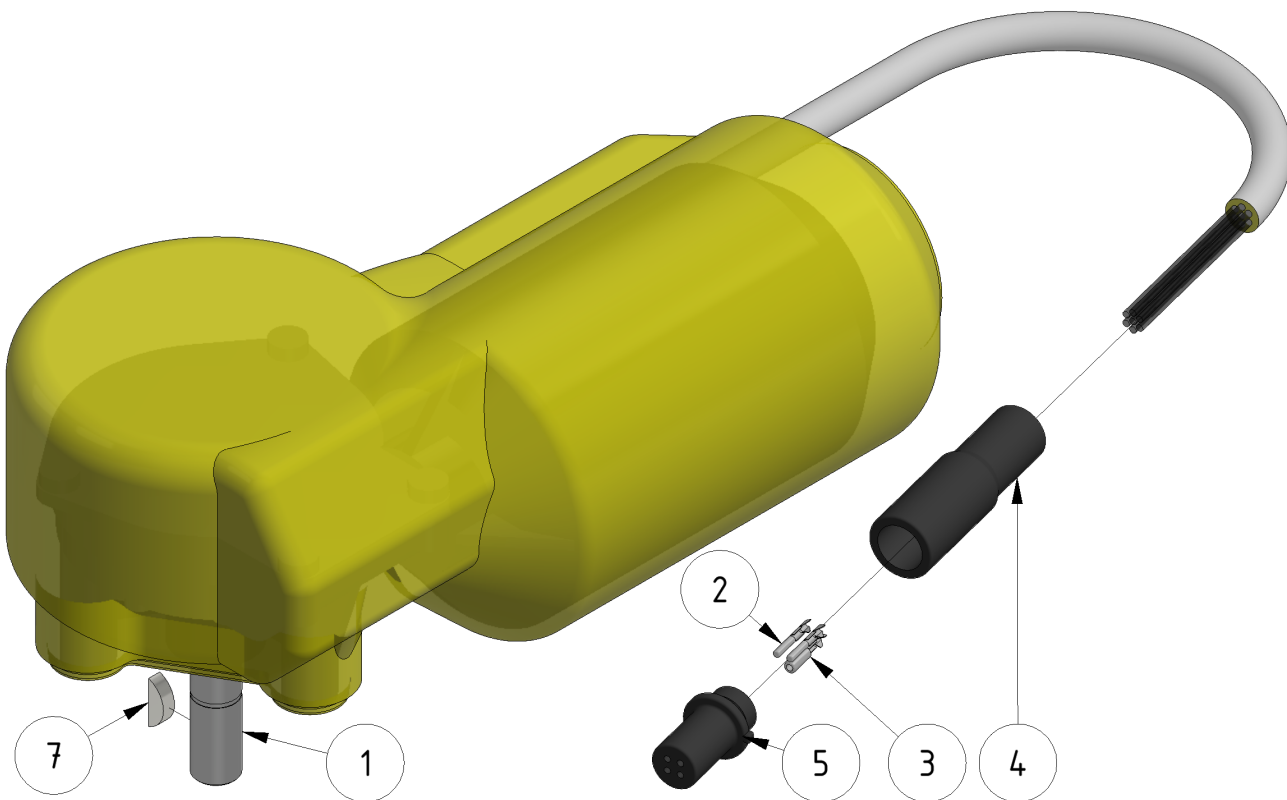

Motor 70 rpm, gen. 2

Part number: 909240

Part of [Gearbox tower assembly](#), [Drive unit telescope](#) and [Arm assembly](#)

ITEM	DESCRIPTION	PART NUMBER	QTY
1	Motor 70 rpm		1
2	Crimp pin	901171	2
3	Crimp sleeve	901170	2
4	Boot 4 pin	904013	1
5	Male 4 pin	904009	1
6	Woodruff key	907074	1