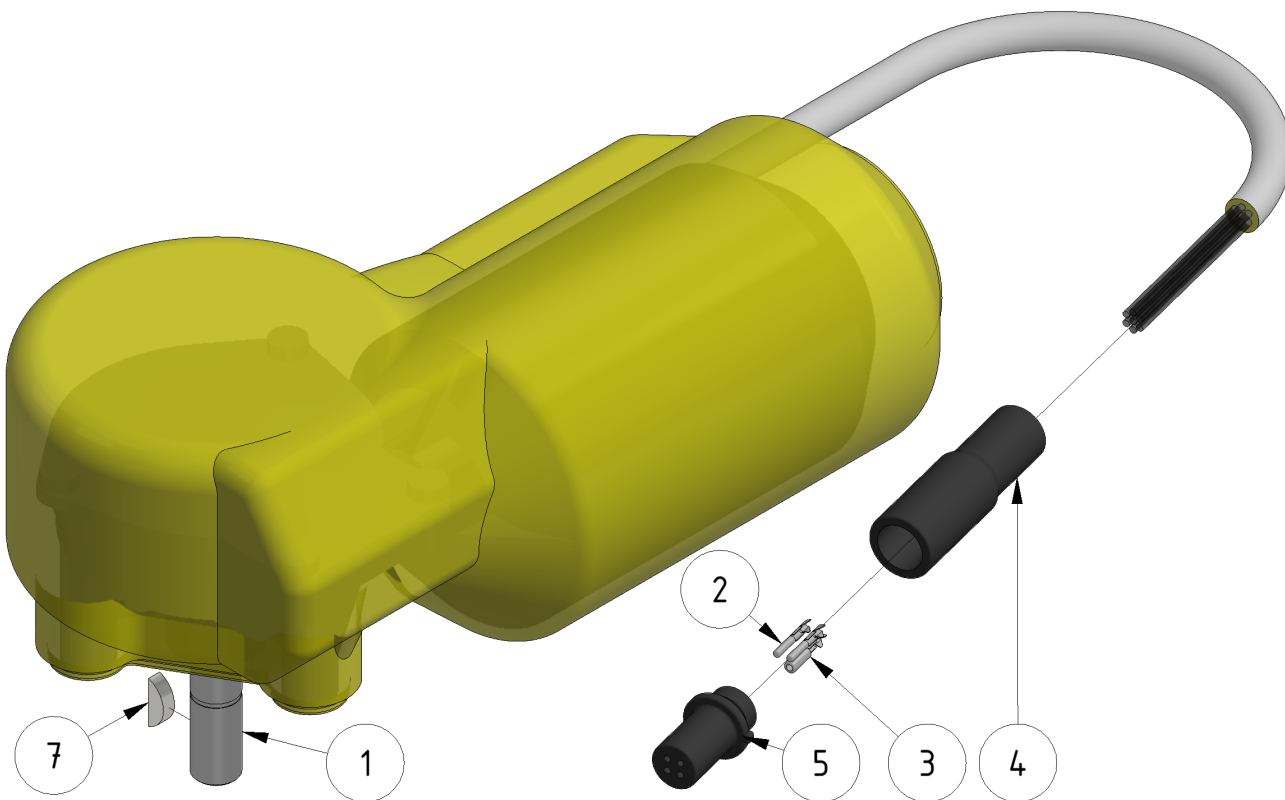

Motor 70 rpm, gen. 2

Part number: 909240

Part of [Gearbox tower assembly](#), [Drive unit telescope](#) and [Arm assembly](#)

ITEM	DESCRIPTION	PART NUMBER	QTY
1	Motor 70 rpm		1
2	Crimp pin	901171	2
3	Crimp sleeve	901170	2
4	Boot 4 pin	904013	1
5	Male 4 pin	904009	1
6	Woodruff key	907074	1