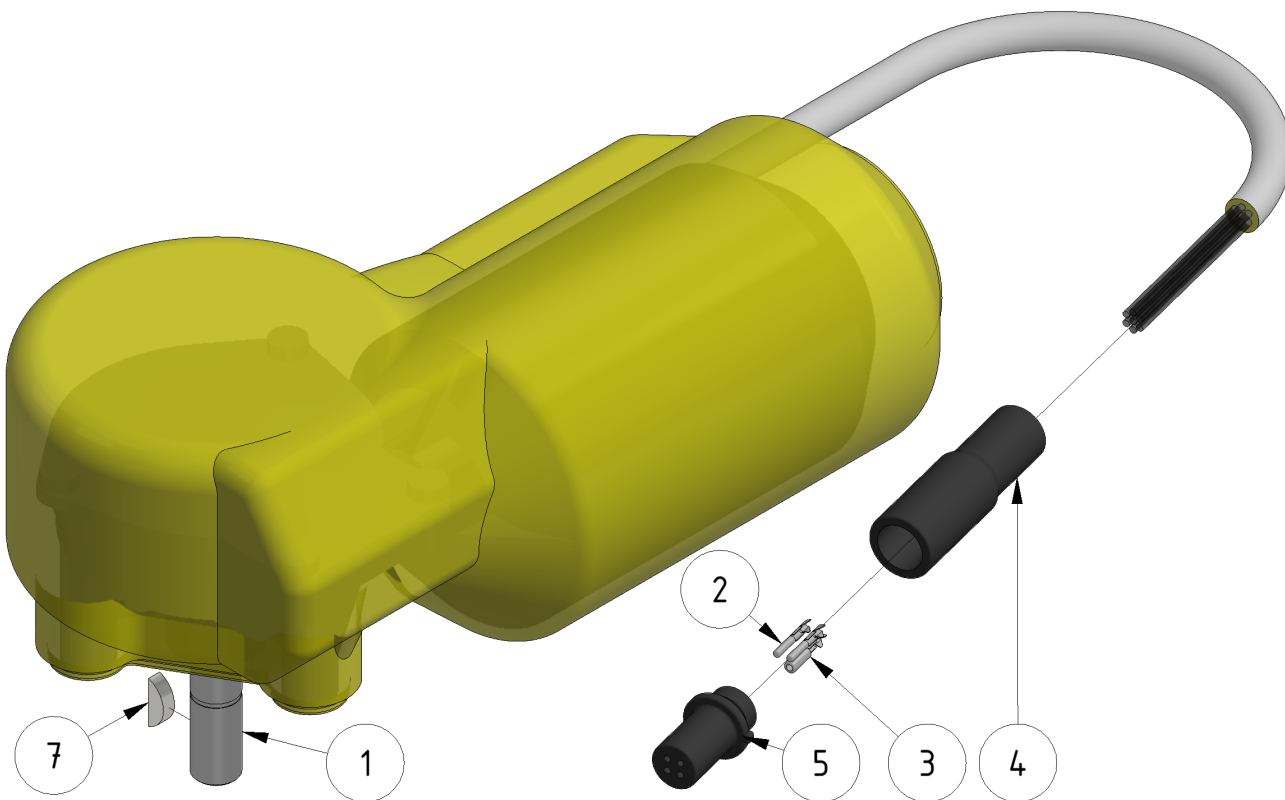

Motor 70 rpm, gen. 2

Part number: 909240

Part of [Gearbox tower assembly](#), [Drive unit telescope](#) and [Arm assembly](#)

ITEM	DESCRIPTION	PART NUMBER	QTY
1	Motor 70 rpm		1
2	Crimp pin	901171	2
3	Crimp sleeve	901170	2
4	Boot 4 pin	904013	1
5	Male 4 pin	904009	1
6	Female 4 pin	904010	1
7	Woodruff key	907074	1