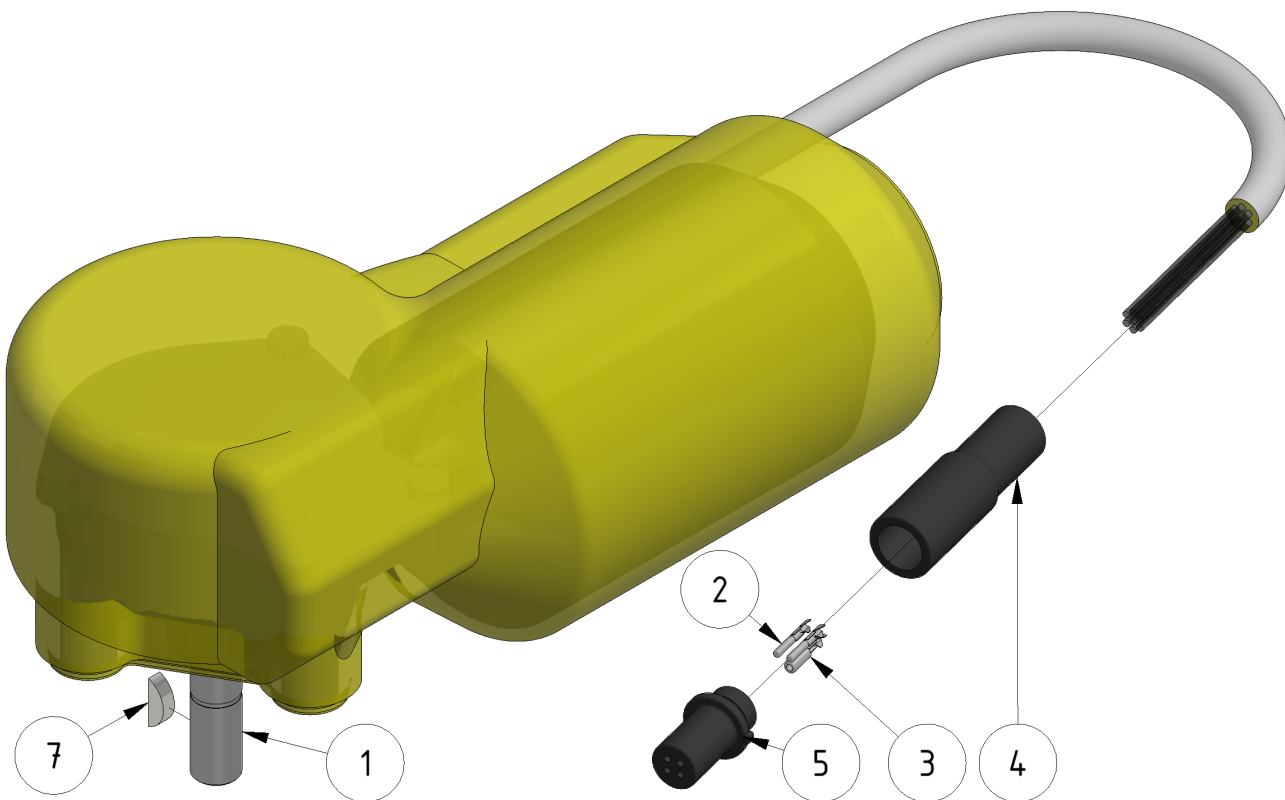

# Motor 70 rpm, gen. 2

Part number: 909240

Part of [Gearbox tower assembly](#), [Drive unit telescope](#) and [Arm assembly](#)

ITEM	DESCRIPTION	PART NUMBER	QTY
1	Motor 70 rpm		1
2	Crimp pin	901171	2
3	Crimp sleeve	901170	2
4	Boot 4 pin	904013	1
5	Male 4 pin	904009	1
7	Woodruff key	907074	1