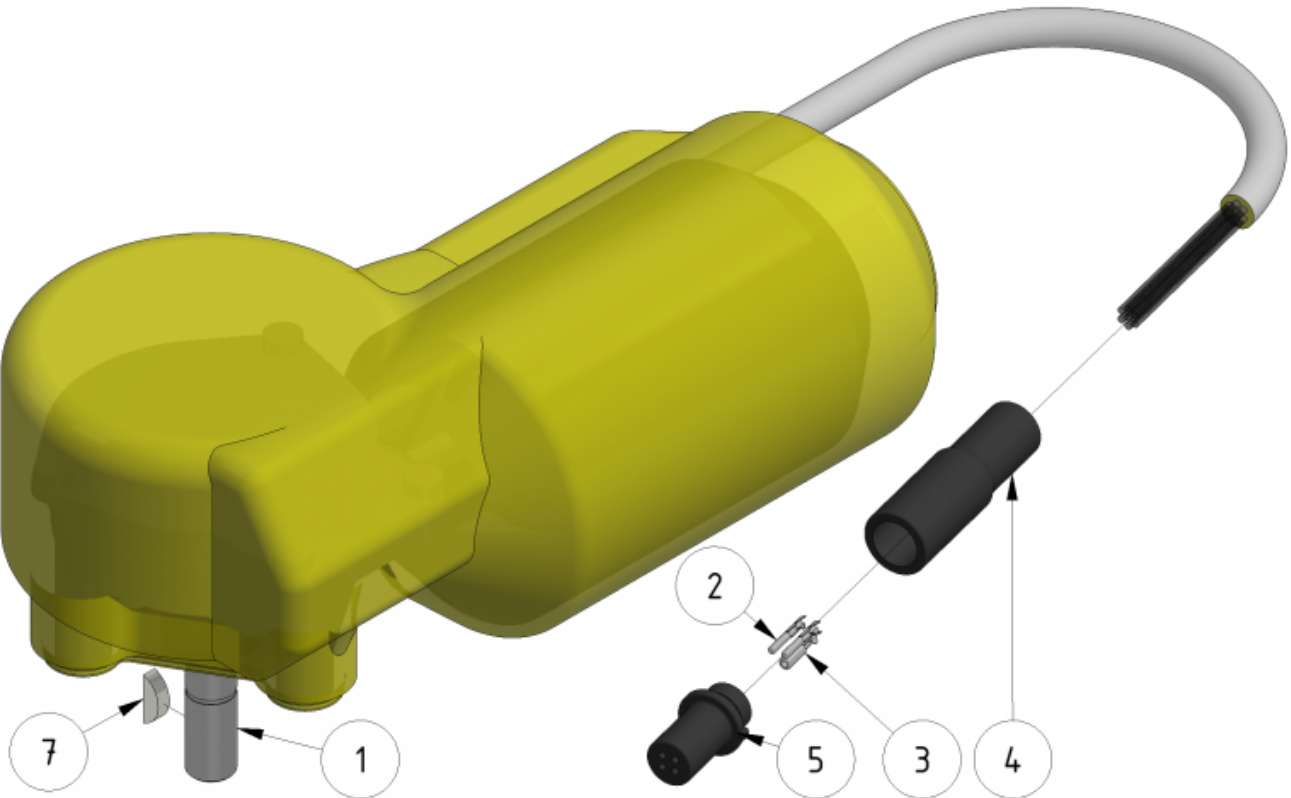

Motor 70 rpm, gen. 2

Part number: 909240

Part of [Gearbox tower assembly](#), [Drive unit telescope](#) and [Arm assembly](#)

ITEM	DESCRIPTION	PART NUMBER	QTY
1	Motor 70 rpm		1
2	Crimp pin	901171	2
3	Crimp sleeve	901170	2
4	Boot 4 pin	904013	1
5	Male 4 pin	904009	1
7	Woodruff key	907074	1