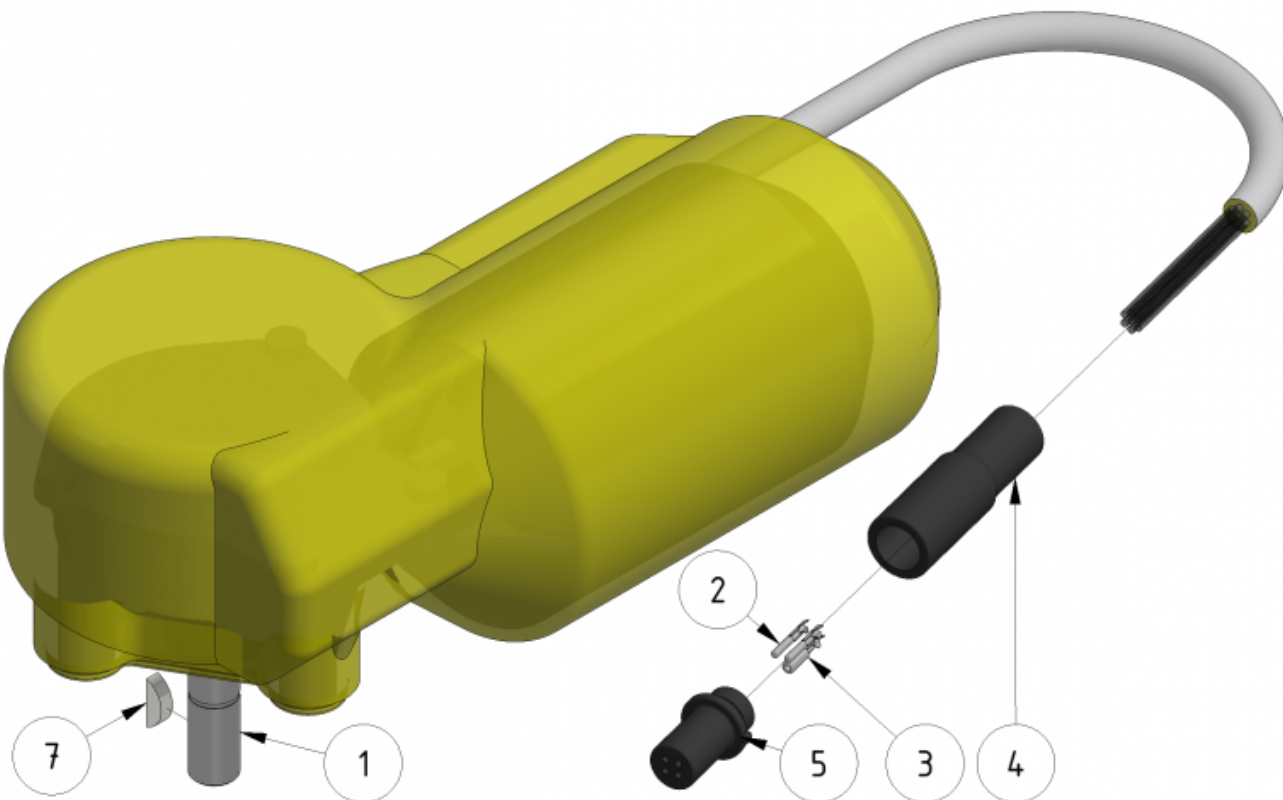

# Motor 70 rpm, gen. 2

Part number: 909240

Part of [Gearbox tower assembly](#), [Drive unit telescope](#) and [Arm assembly](#)

ITEM	DESCRIPTION	PART NUMBER	QTY
1	Motor 70 rpm		1
2	Crimp pin	901171	2
3	Crimp sleeve	901170	2
4	Boot 4 pin	904013	1
5	Male 4 pin	904009	1
7	Woodruff key	907074	1