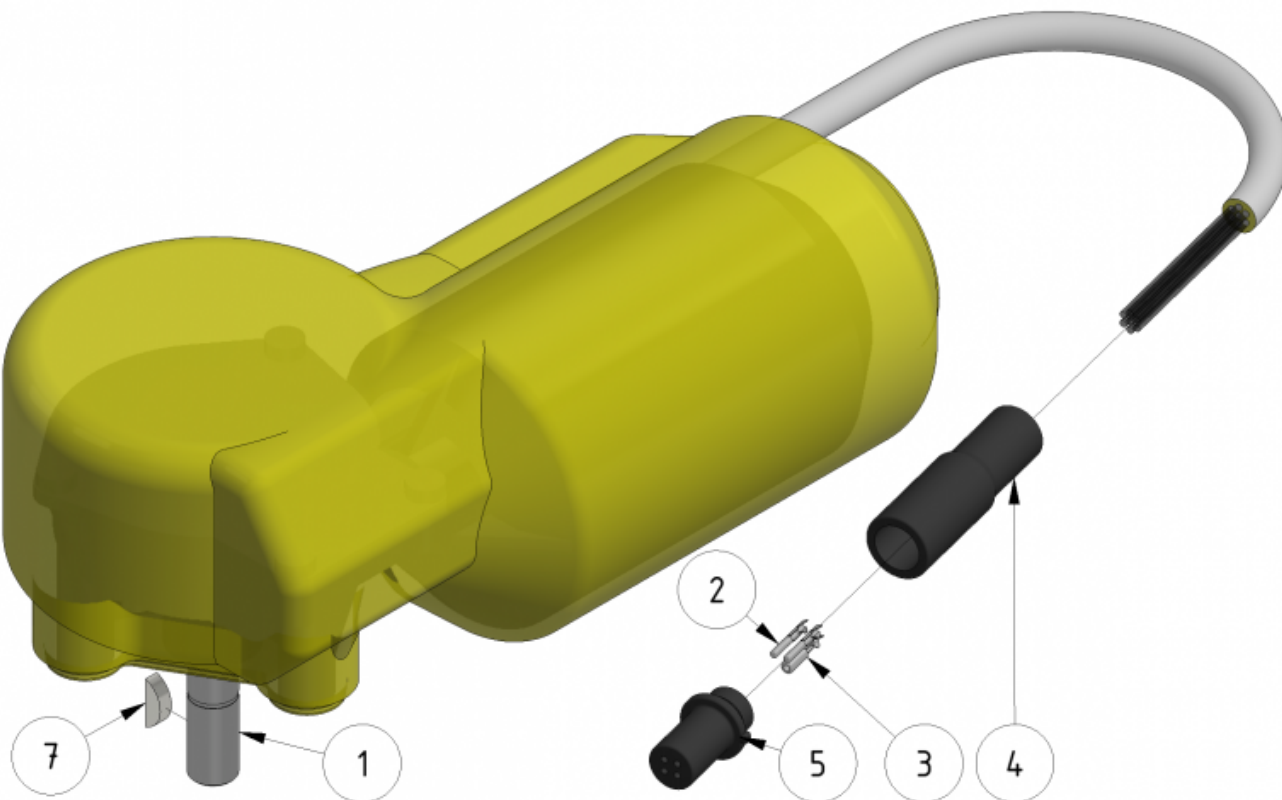

Motor 70 rpm, gen. 2

Part number: 909240

Part of [Gearbox tower assembly](#), [Drive unit telescope](#) and [Arm assembly](#)

| ITEM | DESCRIPTION | PART NUMBER | QTY |
|------|--------------|-------------|-----|
| 1 | Motor 70 rpm | | 1 |
| 2 | Crimp pin | 901171 | 2 |
| 3 | Crimp sleeve | 901170 | 2 |
| 4 | Boot 4 pin | 904013 | 1 |
| 5 | Male 4 pin | 904009 | 1 |
| 7 | Woodruff key | 907074 | 1 |