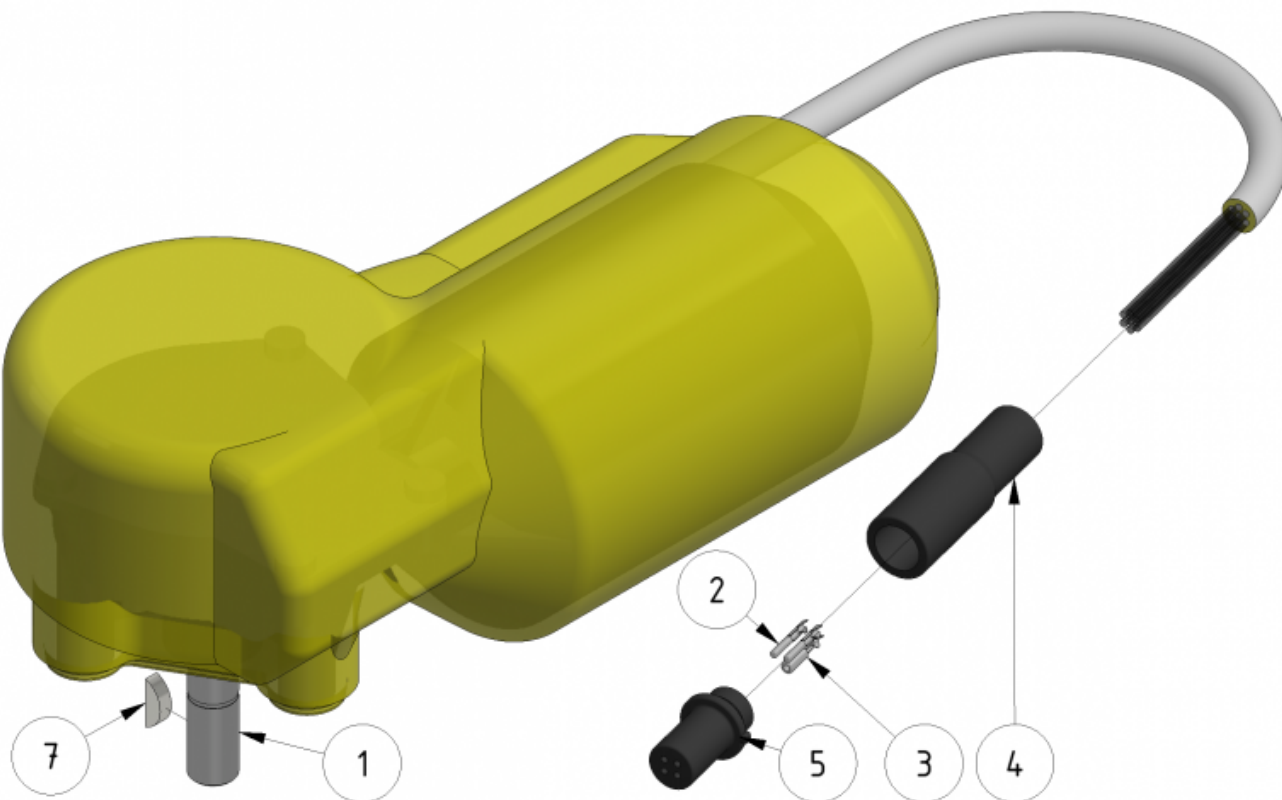

# Motor 70 rpm, gen. 2

Part number: 909240

Part of [Gearbox tower assembly](#), [Drive unit telescope](#) and [Arm assembly](#)

ITEM	DESCRIPTION	PART NUMBER	QTY
1	Motor 70 rpm		1
2	Crimp pin	901171	2
3	Crimp sleeve	901170	2
4	Boot 4 pin	904013	1
5	Male 4 pin	904009	1
7	Woodruff key	907074	1