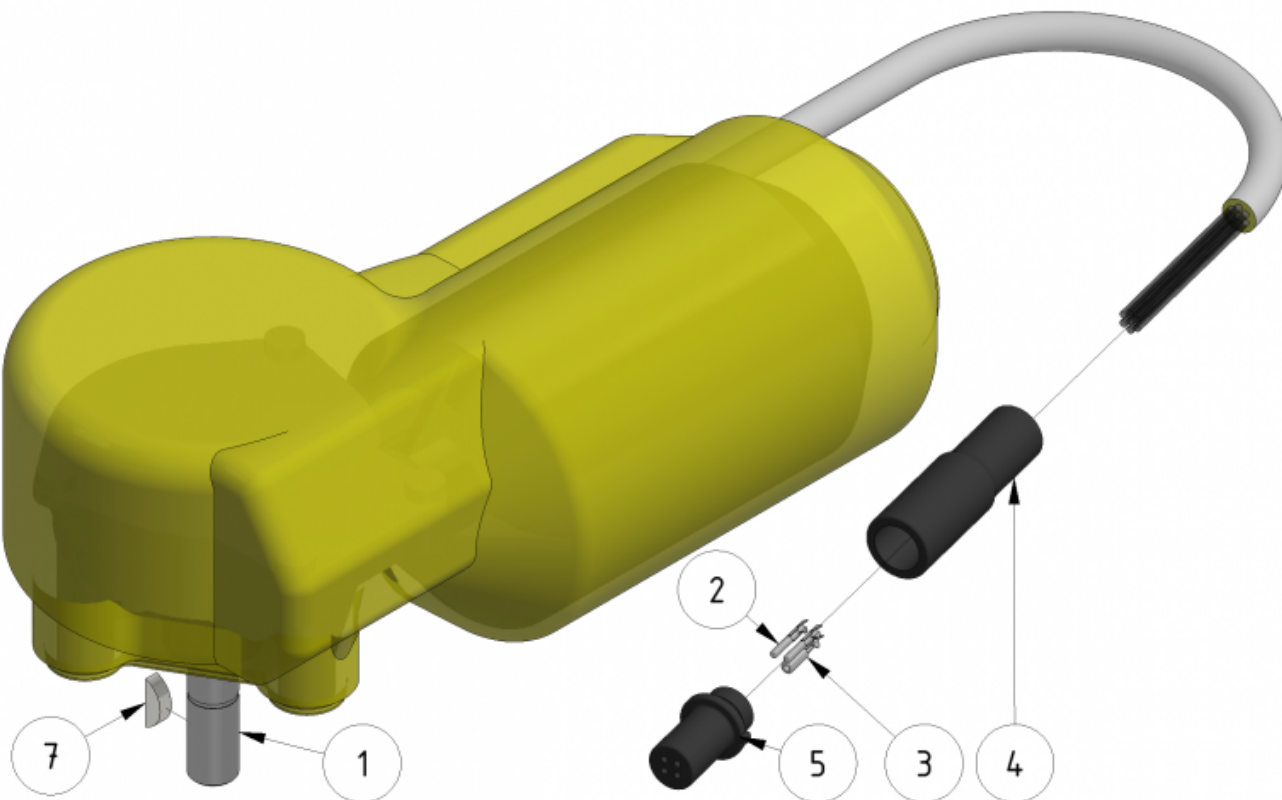

# Motor 70 rpm

Part number: 909245

Part of [Gearbox tower assembly](#), [Drive unit telescope](#) and [Arm assembly](#)

ITEM	DESCRIPTION	PART NUMBER	QTY
1	Motor 70 rpm		1
2	Crimp pin	901171	2
3	Crimp sleeve	901170	2
4	Boot 4 pin	904013	1
5	Male 4 pin	904009	1
7	Woodruff key	907074	1