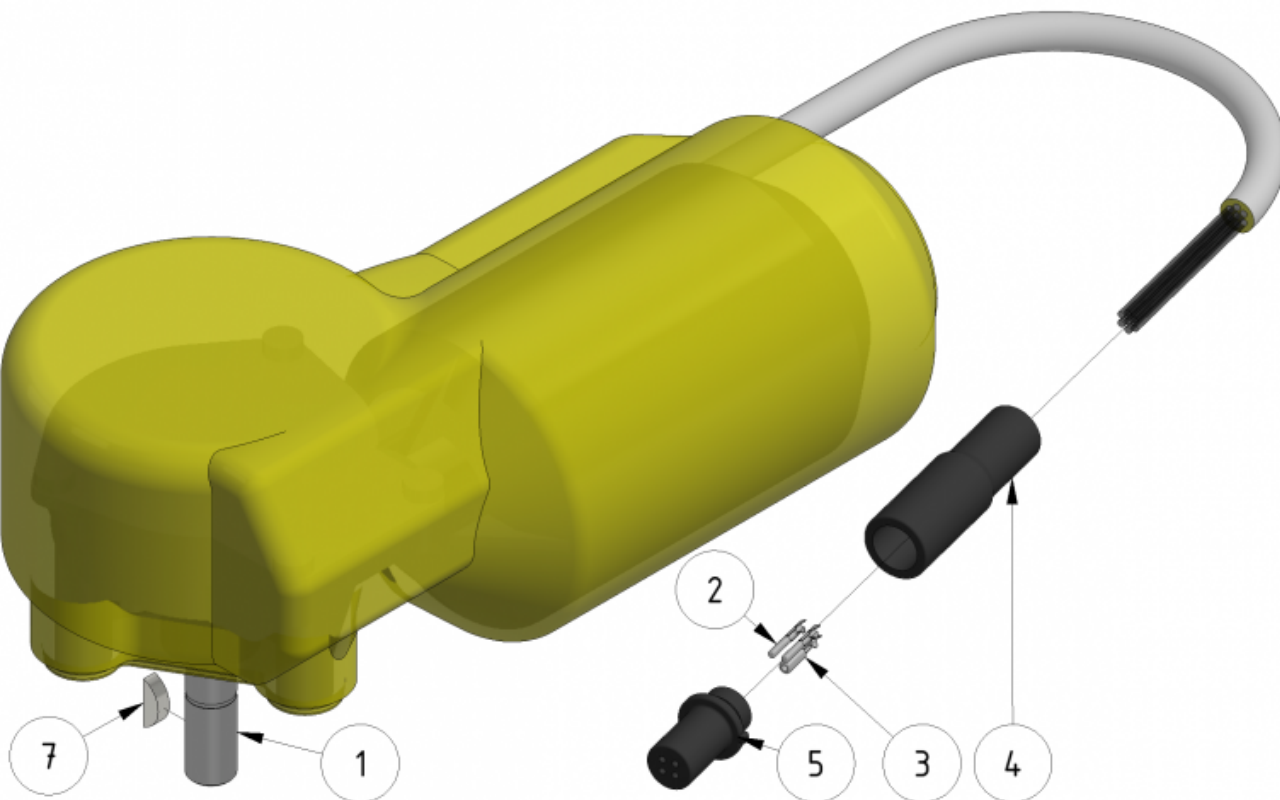

Motor 70 rpm

Part number: 909245

Part of [Gearbox tower assembly](#), [Drive unit telescope](#) and [Arm assembly](#)

ITEM	DESCRIPTION	PART NUMBER	QTY
1	Motor 70 rpm		1
2	Crimp pin	901171	2
3	Crimp sleeve	901170	2
4	Boot 4 pin	904013	1
5	Male 4 pin	904009	1
7	Woodruff key	907074	1