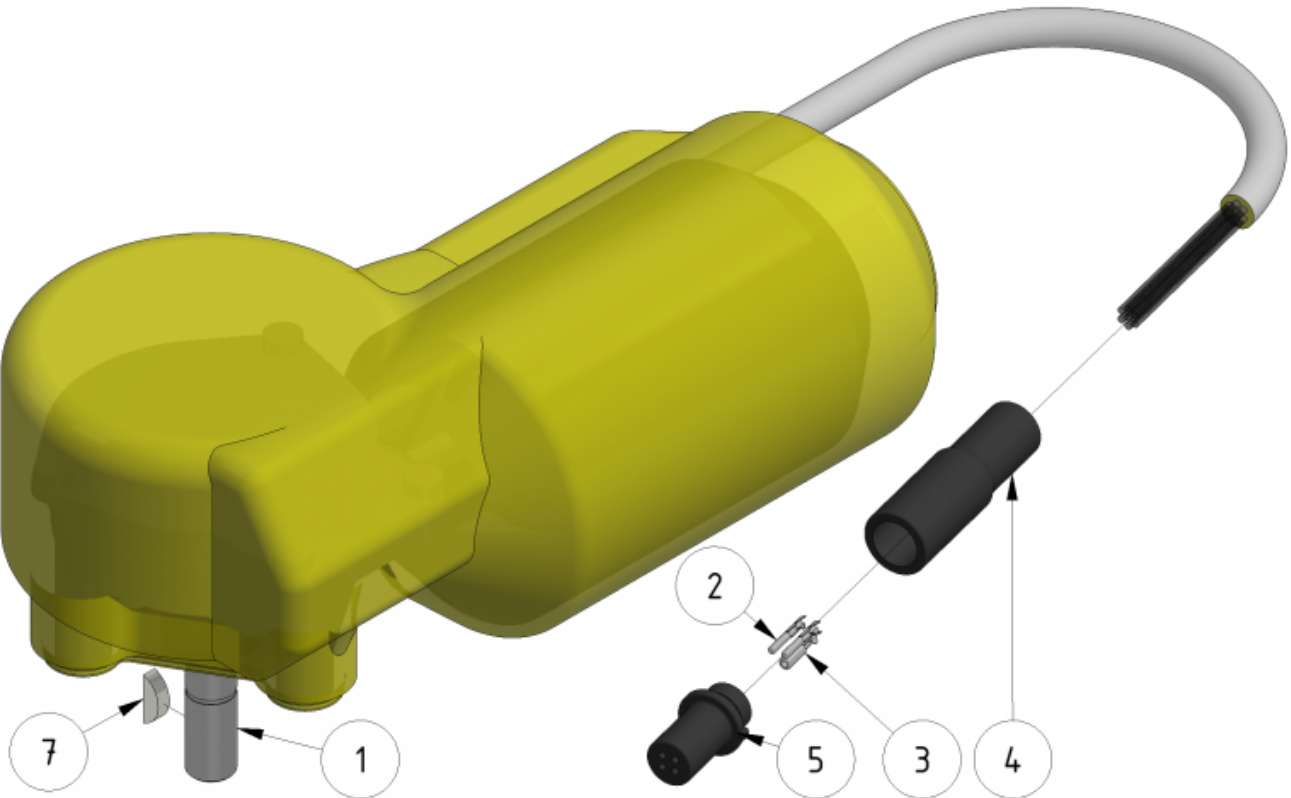

Motor 70 rpm

Part number: 909245

Part of [Gearbox tower assembly](#), [Drive unit telescope](#) and [Arm assembly](#)

ITEM	DESCRIPTION	PART NUMBER	QTY
1	Motor 70 rpm		1
2	Crimp pin	901171	2
3	Crimp sleeve	901170	2
4	Boot 4 pin	904013	1
5	Male 4 pin	904009	1
7	Woodruff key	907074	1