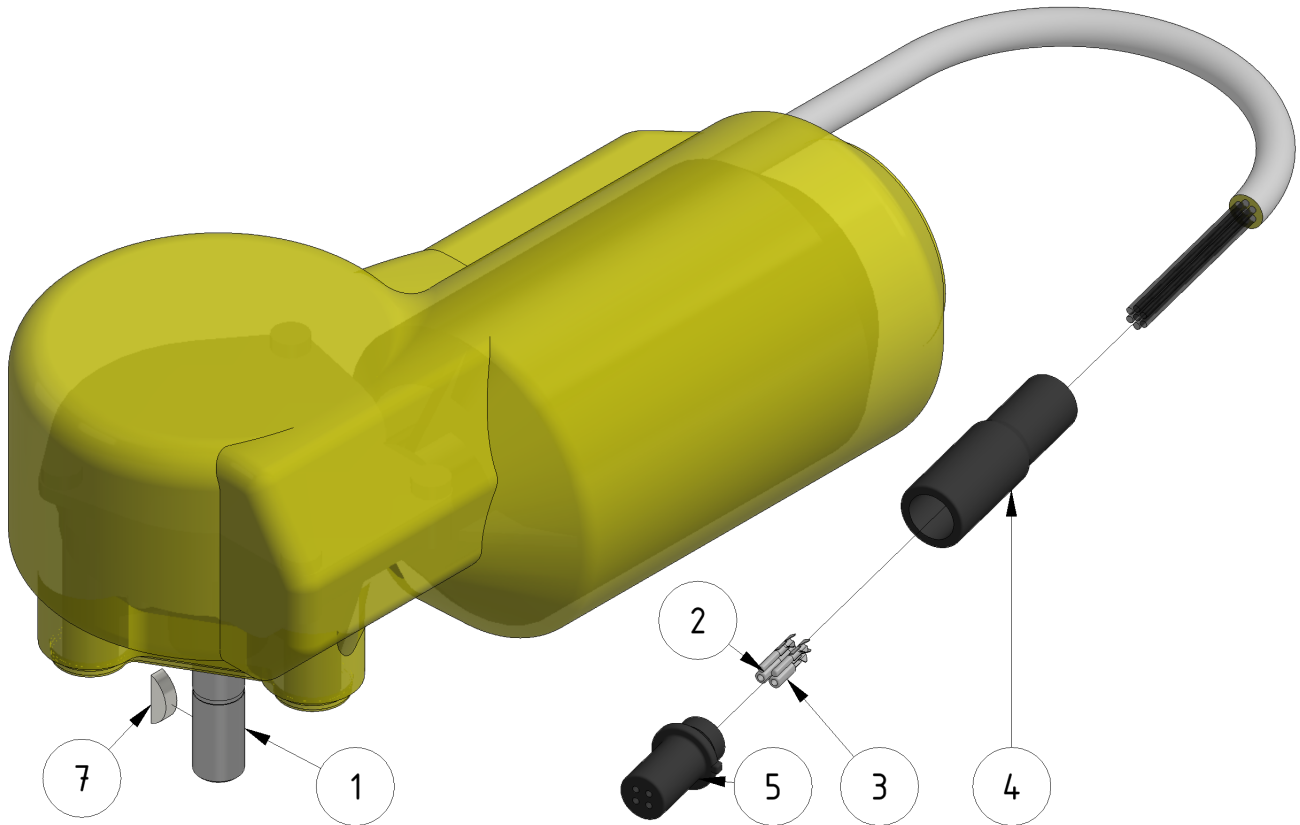

Motor 220 rpm

Part number: 909246 (909249 with bronze gear)

Part of [Hose reel drive unit](#) and [Drive axle assembly](#)

ITEM	DESCRIPTION	PART NUMBER	QTY
1	Motor 220 rpm		1
2	Crimp pin	901171	2
3	Crimp sleeve	901170	2
4	Boot 4 pin	904013	1
5	Male 4 pin	904009	1
7	Woodruff key	907074	1