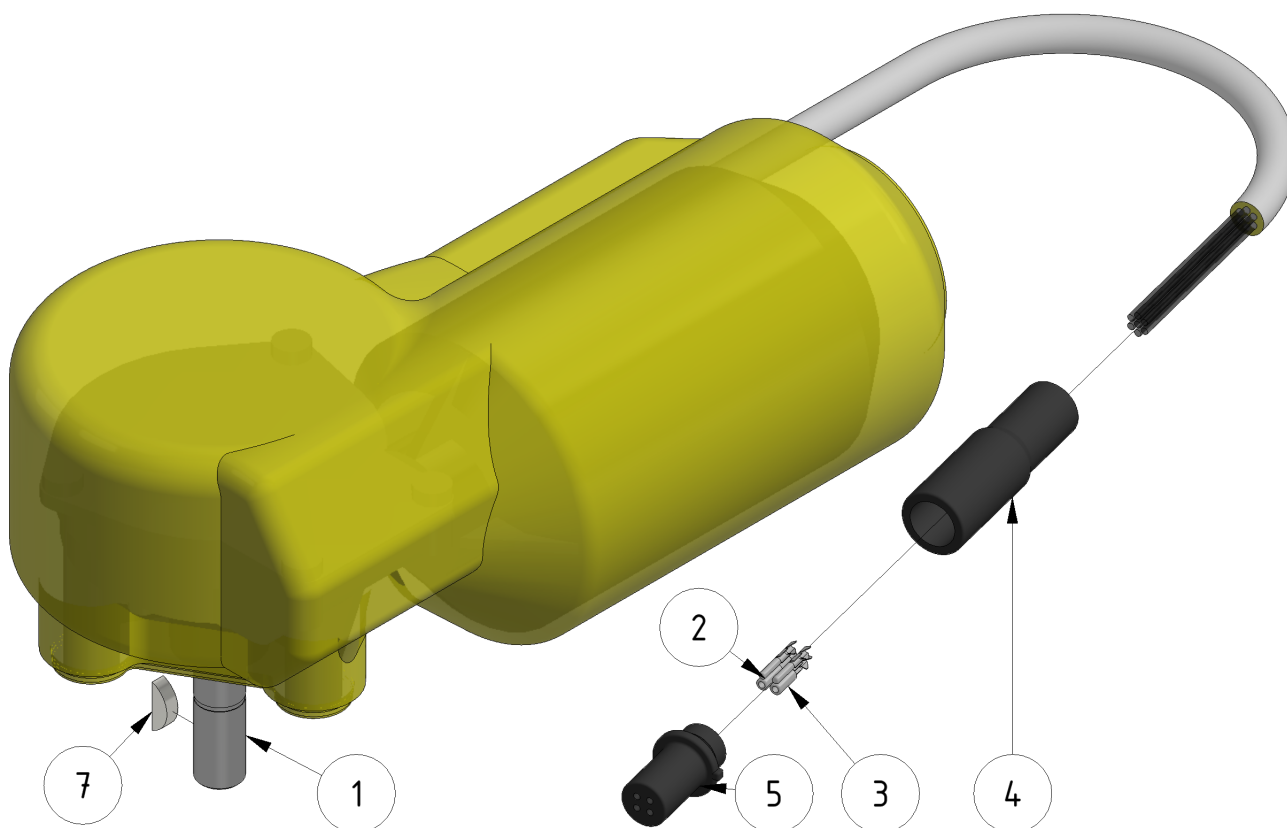

Motor 220 rpm, gen. 2

Part of [Hose reel drive unit](#) and [Drive axle assembly](#)

ITEM	DESCRIPTION	PART NUMBER	QTY
1	Motor 220 rpm		1
2	Crimp pin	901171	2
3	Crimp sleeve	901170	2
4	Boot 4 pin	904013	1
5	Male 4 pin	904009	1
6	Woodruff key	907074	1