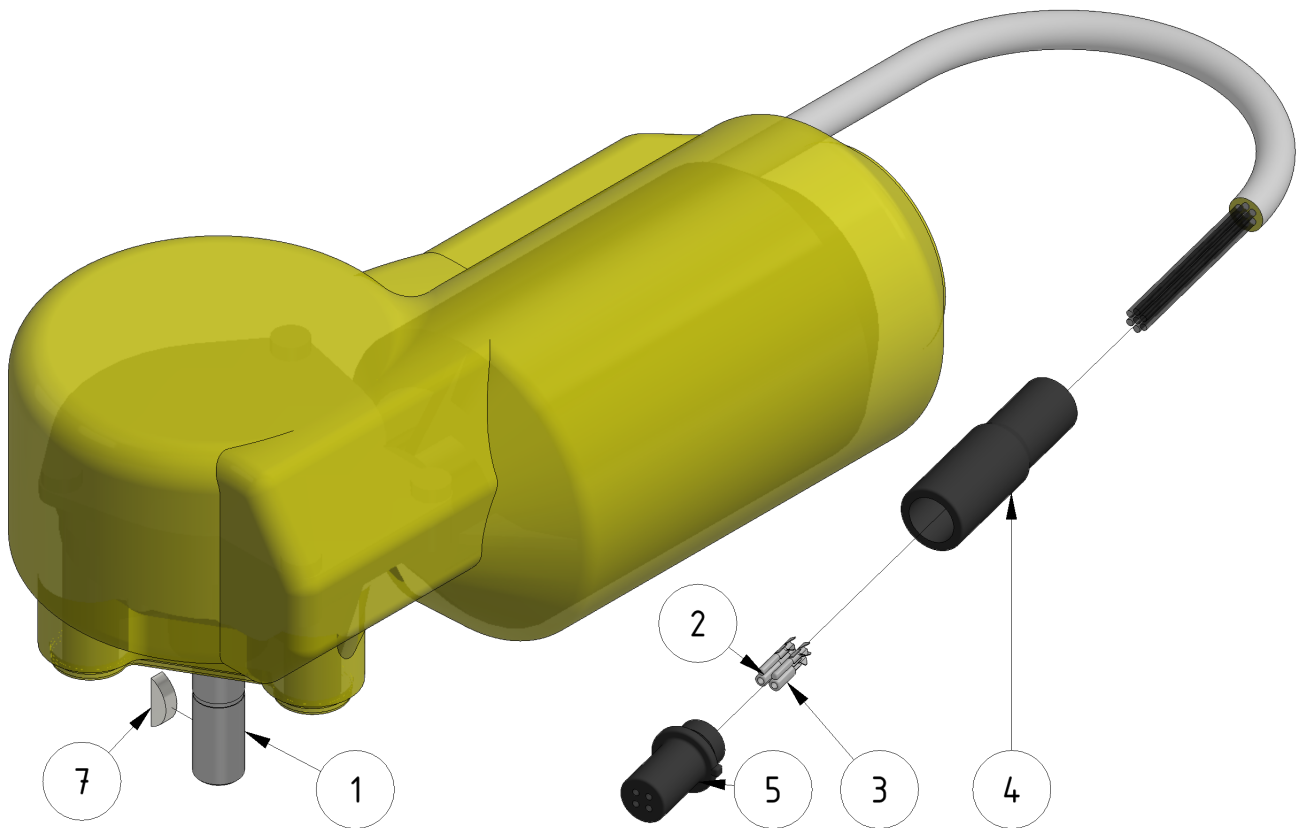

# Motor 220 rpm, gen. 2

Part of [Hose reel drive unit](#) and [Drive axle assembly](#)

ITEM	DESCRIPTION	PART NUMBER	QTY
1	Motor 220 rpm		1
2	Crimp pin	901171	2
3	Crimp sleeve	901170	2
4	Boot 4 pin	904013	1
5	Male 4 pin	904009	1
6	Woodruff key	907074	1