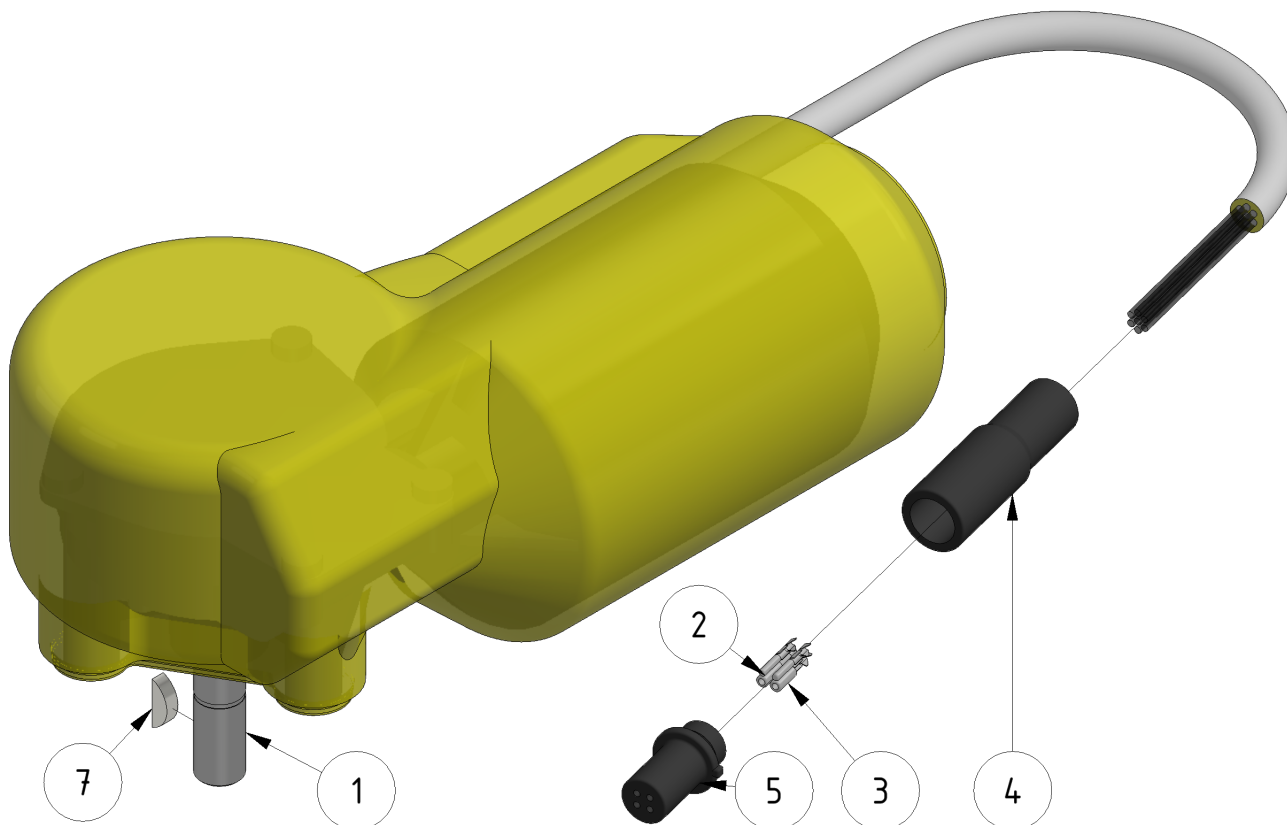

Motor 220 rpm, gen. 2

Part number: 909241

Part of [Hose reel drive unit](#) and [Drive axle assembly](#)

ITEM	DESCRIPTION	PART NUMBER	QTY
1	Motor 220 rpm		1
2	Crimp pin	901171	2
3	Crimp sleeve	901170	2
4	Boot 4 pin	904013	1
5	Male 4 pin	904009	1
6	Woodruff key	907074	1