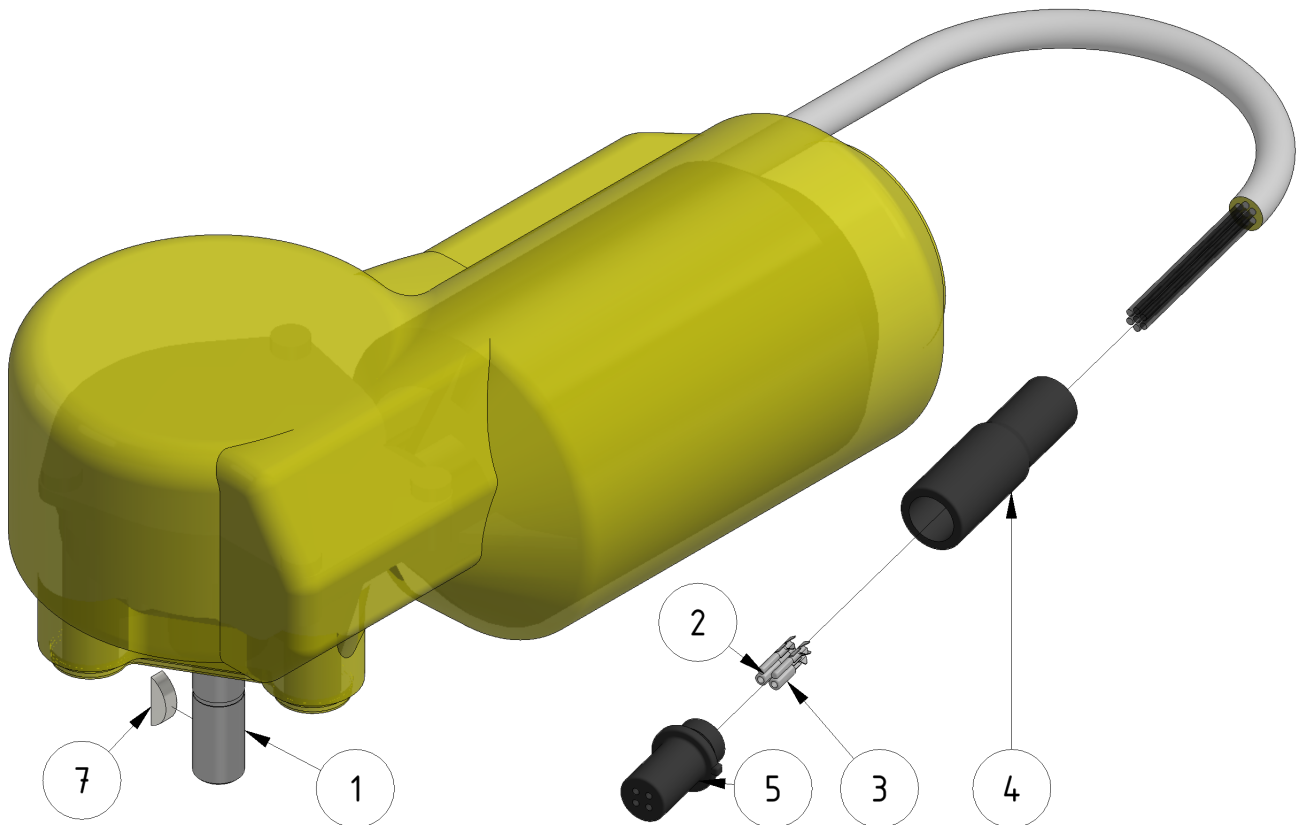

Motor 220 rpm, gen. 2

Part number: 909241

Part of [Hose reel drive unit](#) and [Drive axle assembly](#)

ITEM	DESCRIPTION	PART NUMBER	QTY
1	Motor 220 rpm		1
2	Crimp pin	901171	2
3	Crimp sleeve	901170	2
4	Boot 4 pin	904013	1
5	Male 4 pin	904009	1
6	Woodruff key	907074	1