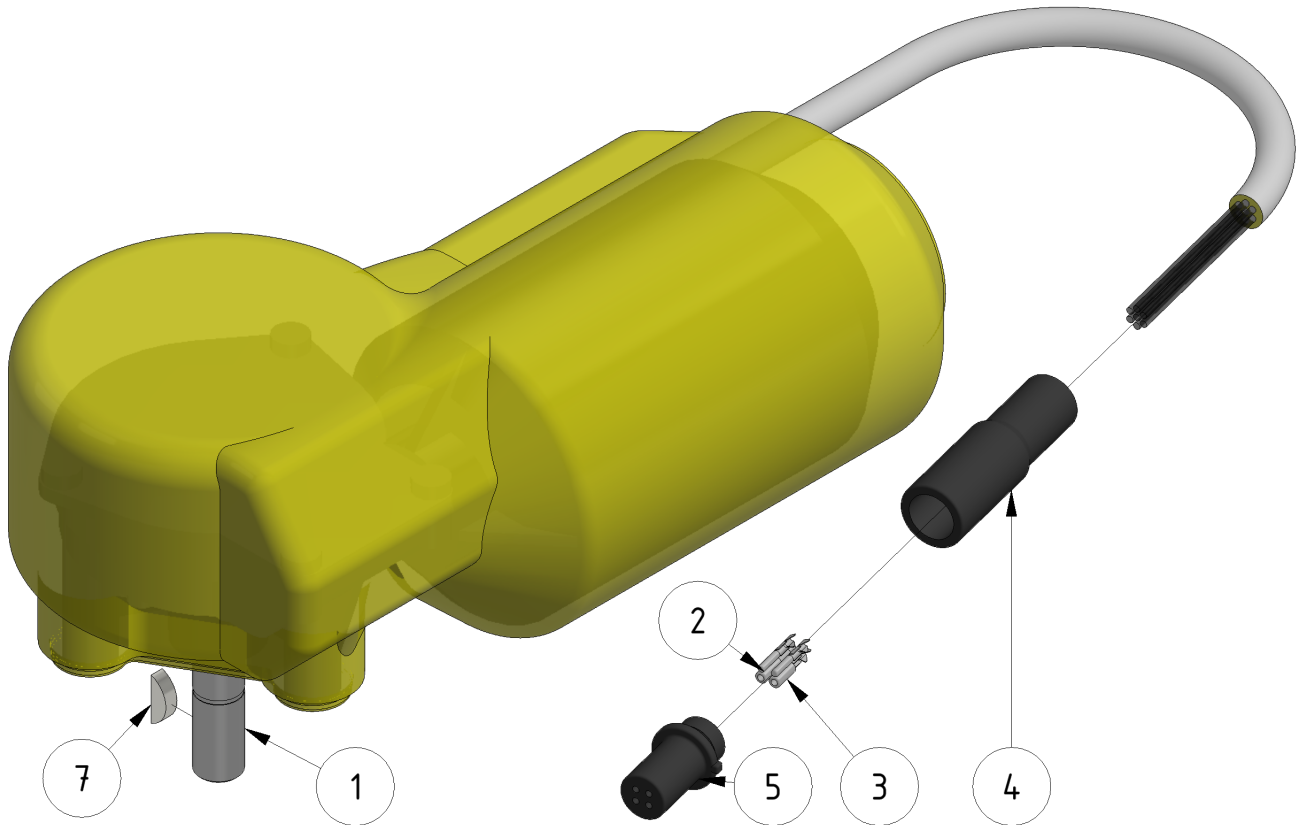

Motor 220 rpm, gen. 2

Part number: 909241

Part of [Hose reel drive unit](#) and [Drive axle assembly](#)

ITEM	DESCRIPTION	PART NUMBER	QTY
1	Motor 220 rpm		1
2	Crimp pin	901171	2
3	Crimp sleeve	901170	2
4	Boot 4 pin	904013	1
5	Male 4 pin	904009	1
7	Woodruff key	907074	1