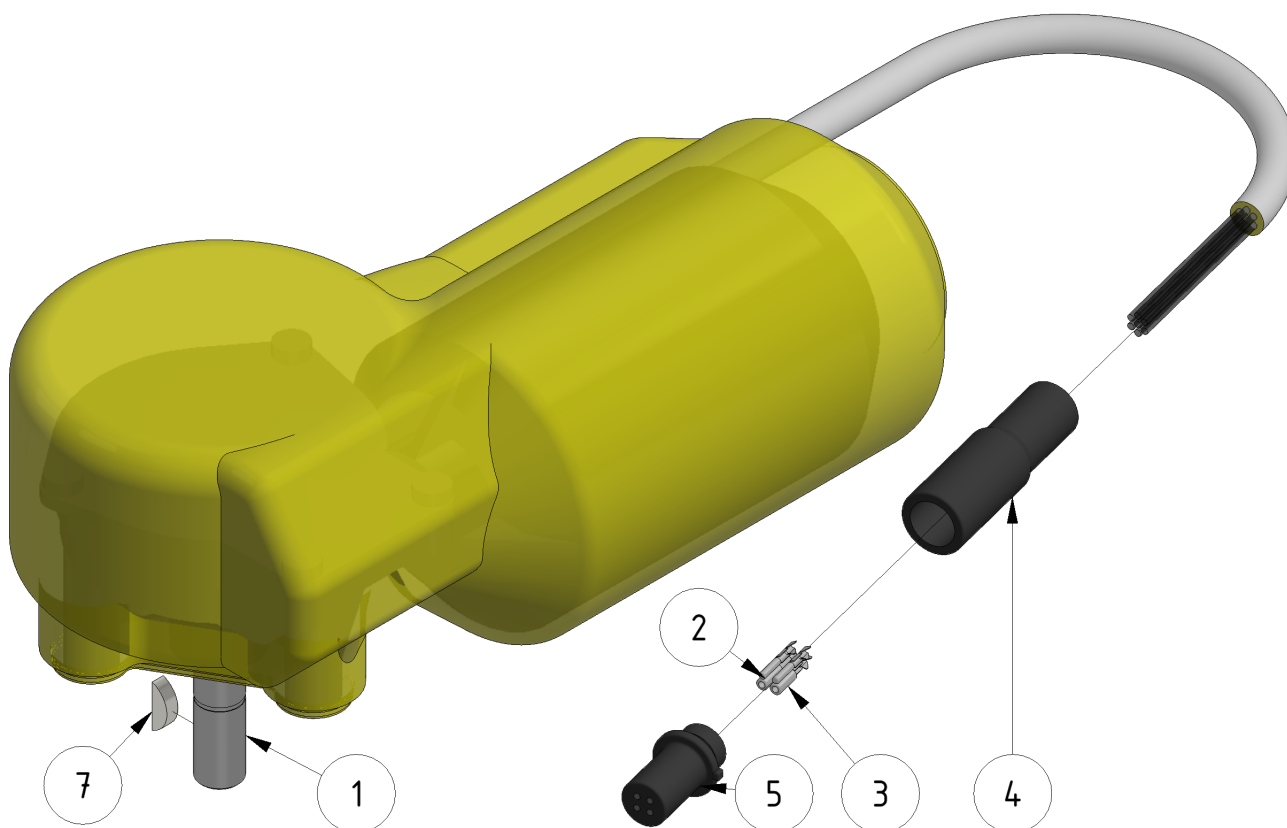

Motor 220 rpm, gen. 2

Part number: 909241

Part of [Hose reel drive unit](#) and [Drive axle assembly](#)

ITEM	DESCRIPTION	PART NUMBER	QTY
1	Motor 220 rpm		1
2	Crimp pin	901171	2
3	Crimp sleeve	901170	2
4	Boot 4 pin	904013	1
5	Male 4 pin	904009	1
7	Woodruff key	907074	1