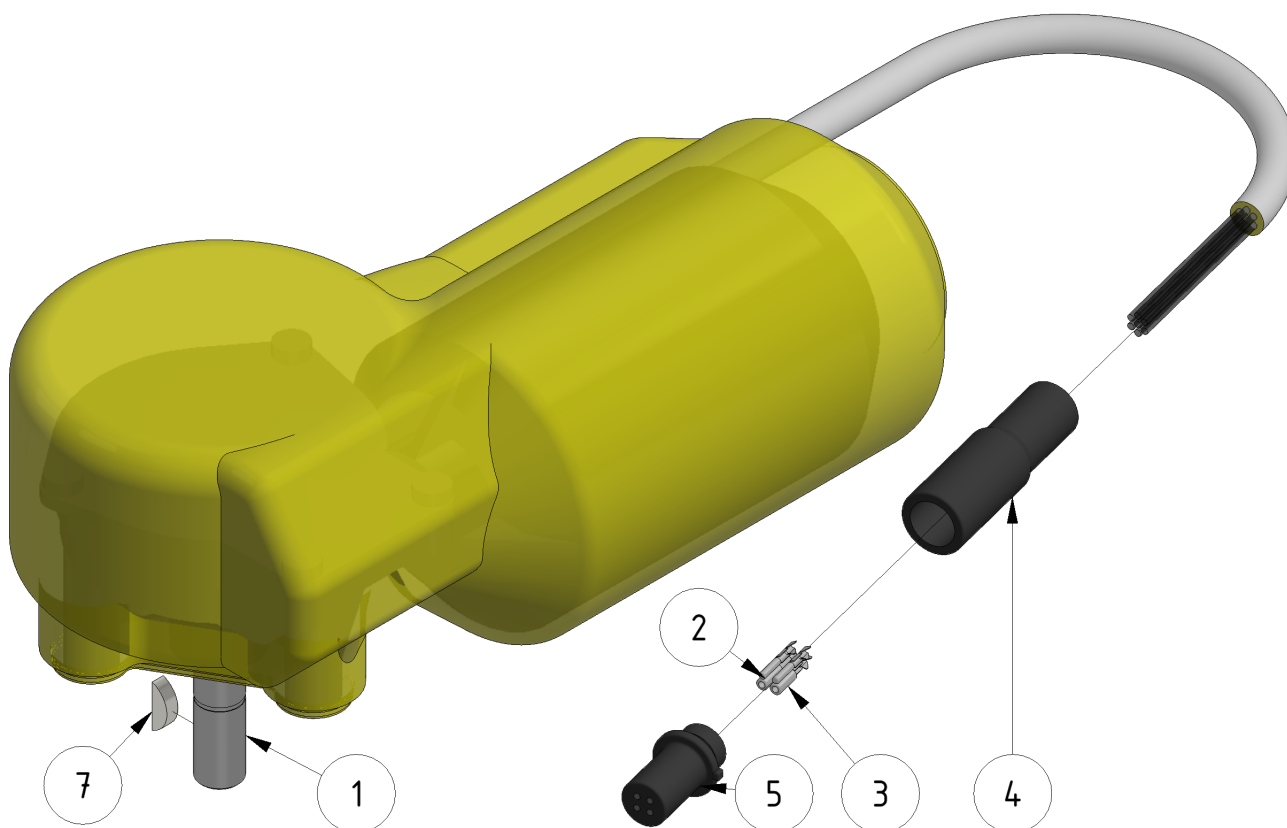

Motor 220 rpm, gen. 2

Part number: 909241

Part of [Hose reel drive unit](#) and [Drive axle assembly](#)

| ITEM | DESCRIPTION | PART NUMBER | QTY |
|------|---------------|-------------|-----|
| 1 | Motor 220 rpm | | 1 |
| 2 | Crimp pin | 901171 | 2 |
| 3 | Crimp sleeve | 901170 | 2 |
| 4 | Boot 4 pin | 904013 | 1 |
| 5 | Male 4 pin | 904009 | 1 |
| 7 | Woodruff key | 907074 | 1 |