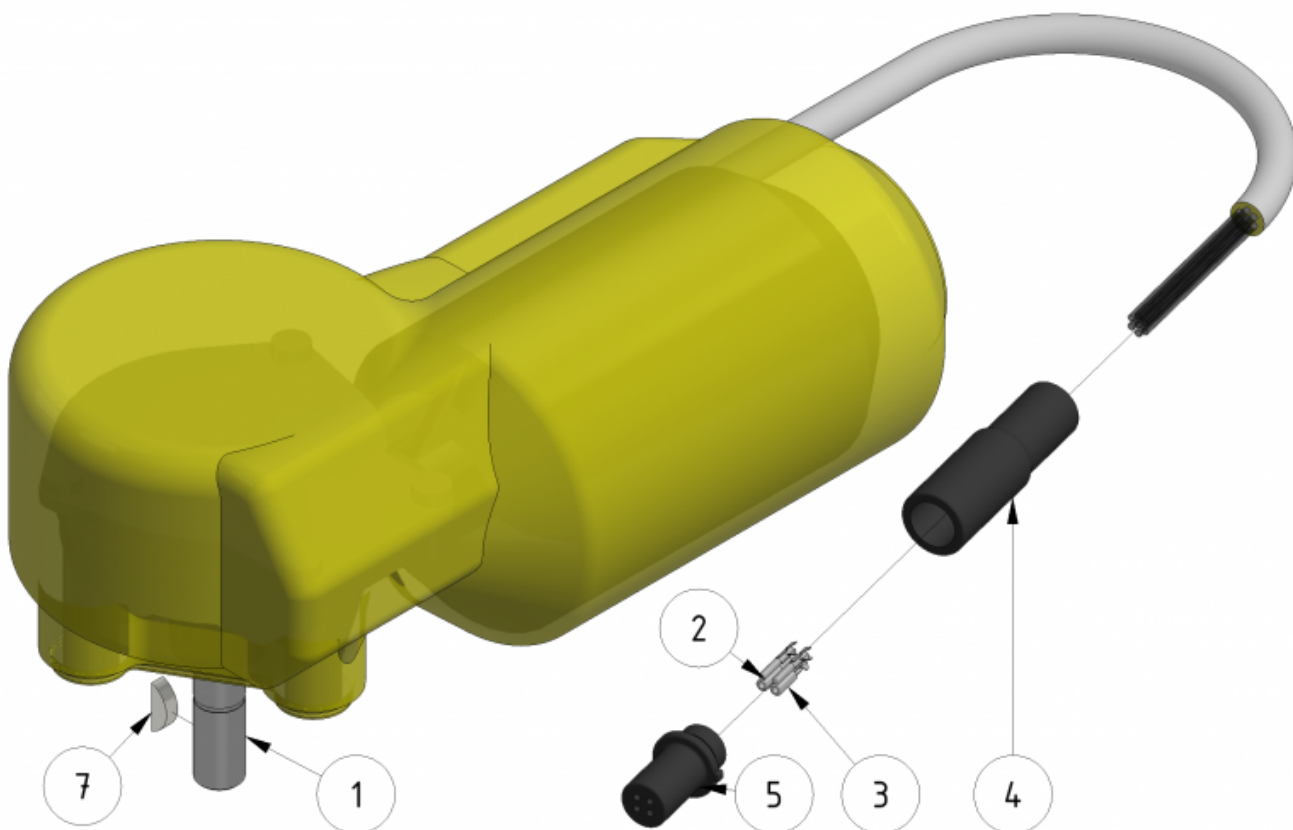

# Motor 220 rpm, gen. 2

Part number: 909241

Part of [Hose reel drive unit](#) and [Drive axle assembly](#)

ITEM	DESCRIPTION	PART NUMBER	QTY
1	Motor 220 rpm		1
2	Crimp pin	901171	2
3	Crimp sleeve	901170	2
4	Boot 4 pin	904013	1
5	Male 4 pin	904009	1
7	Woodruff key	907074	1