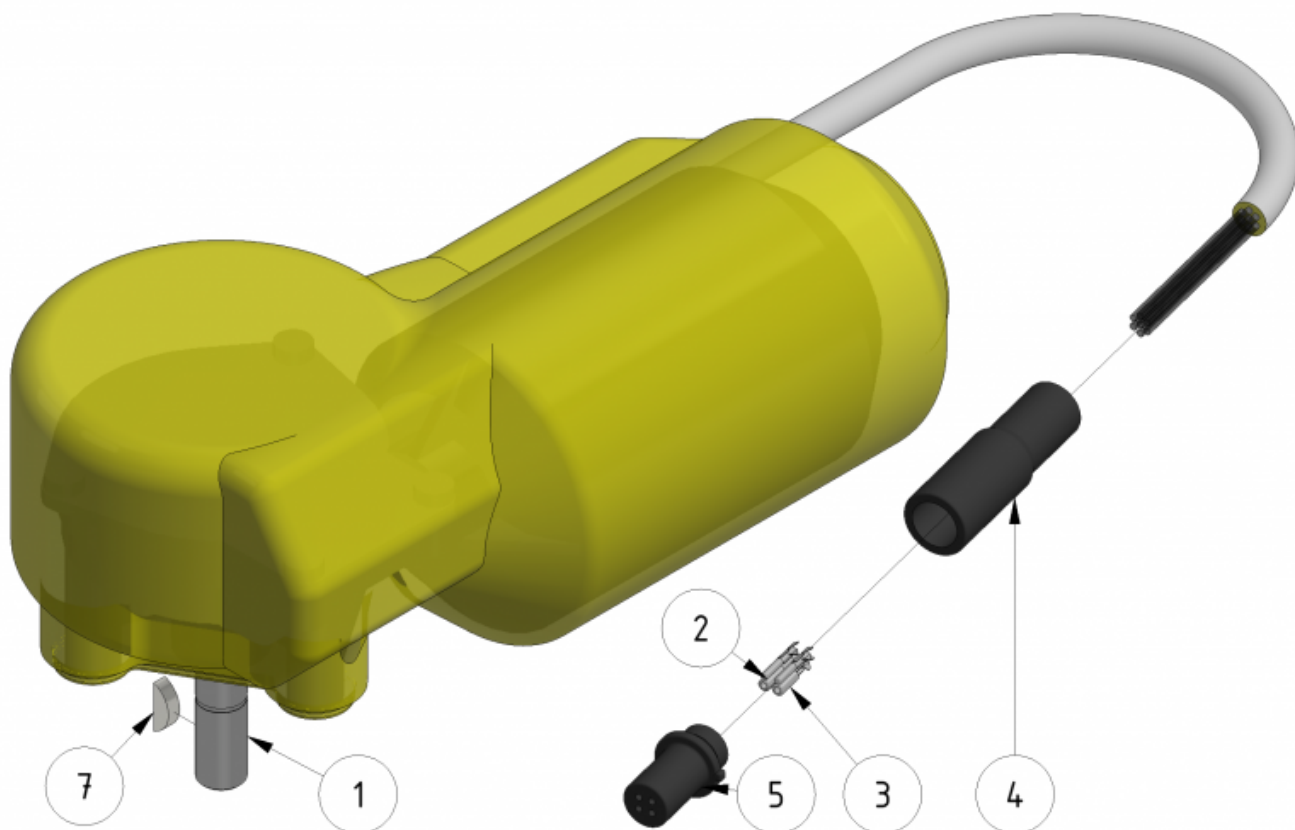

# Motor 220 rpm, gen. 2

Part number: 909241

Part of [Hose reel drive unit](#) and [Drive axle assembly](#)

ITEM	DESCRIPTION	PART NUMBER	QTY
1	Motor 220 rpm		1
2	Crimp pin	901171	2
3	Crimp sleeve	901170	2
4	Boot 4 pin	904013	1
5	Male 4 pin	904009	1
7	Woodruff key	907074	1