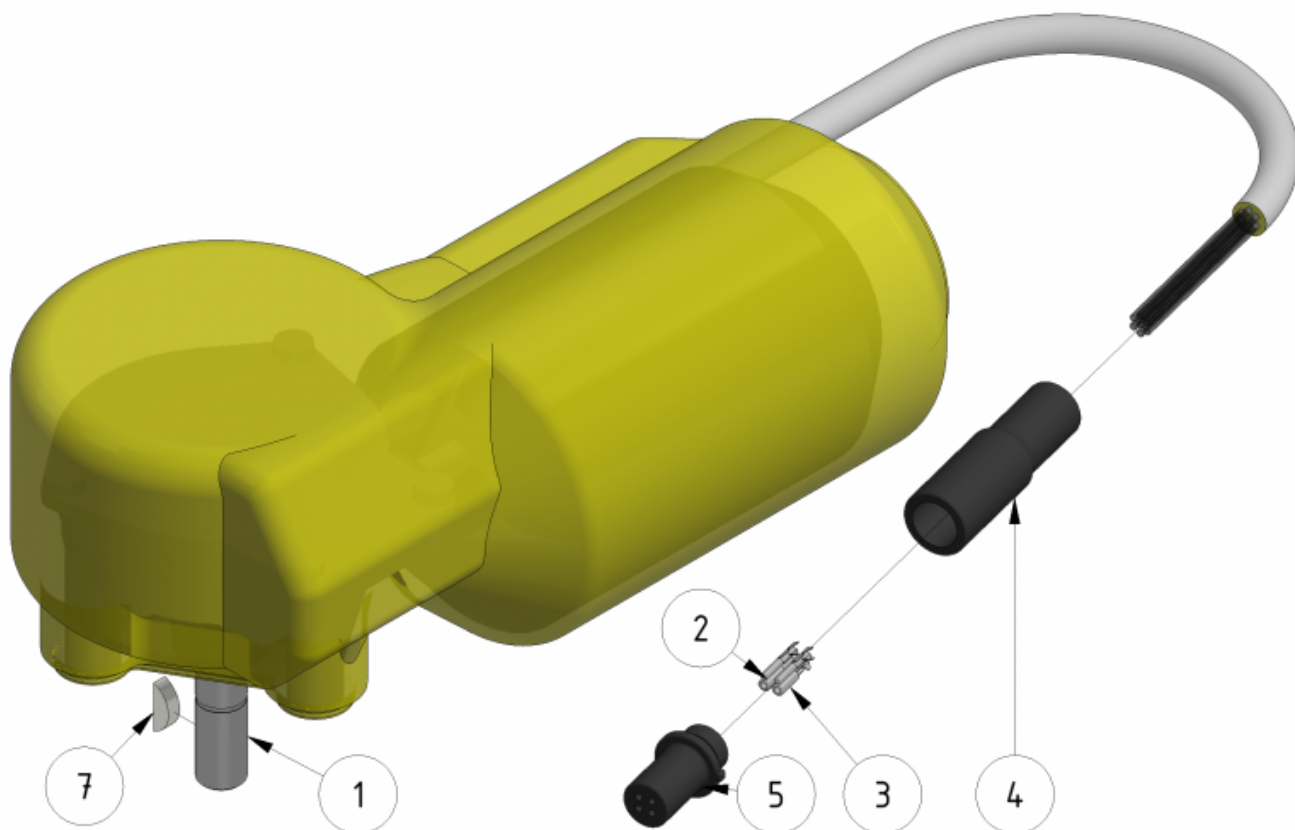

Motor 220 rpm, gen. 2

Part number: 909241

Part of [Hose reel drive unit](#) and [Drive axle assembly](#)

ITEM	DESCRIPTION	PART NUMBER	QTY
1	Motor 220 rpm		1
2	Crimp pin	901171	2
3	Crimp sleeve	901170	2
4	Boot 4 pin	904013	1
5	Male 4 pin	904009	1
7	Woodruff key	907074	1