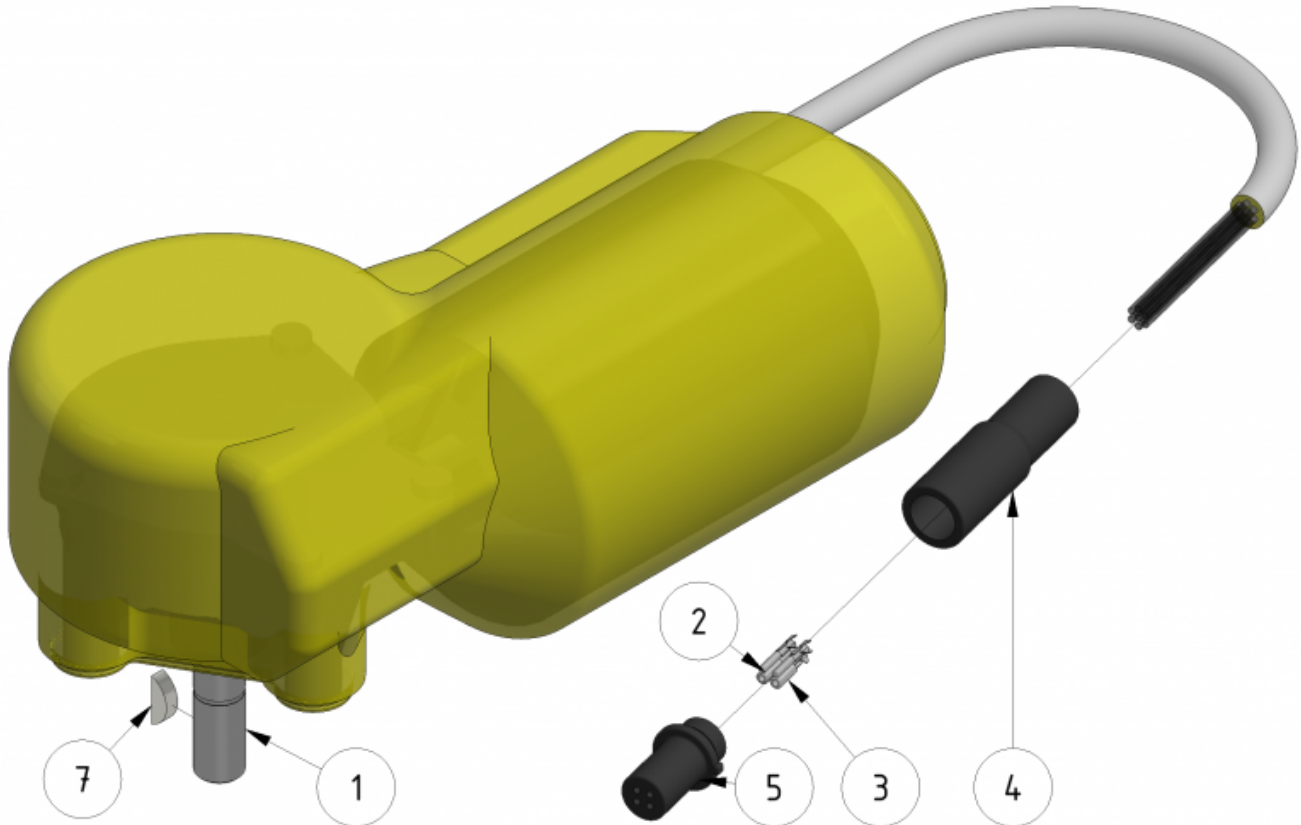

Motor 220 rpm

Part number: 909246 (909249 with bronze gear)

Part of [Hose reel drive unit](#) and [Drive axle assembly](#)

ITEM	DESCRIPTION	PART NUMBER	QTY
1	Motor 220 rpm		1
2	Crimp pin	901171	2
3	Crimp sleeve	901170	2
4	Boot 4 pin	904013	1
5	Male 4 pin	904009	1
7	Woodruff key	907074	1