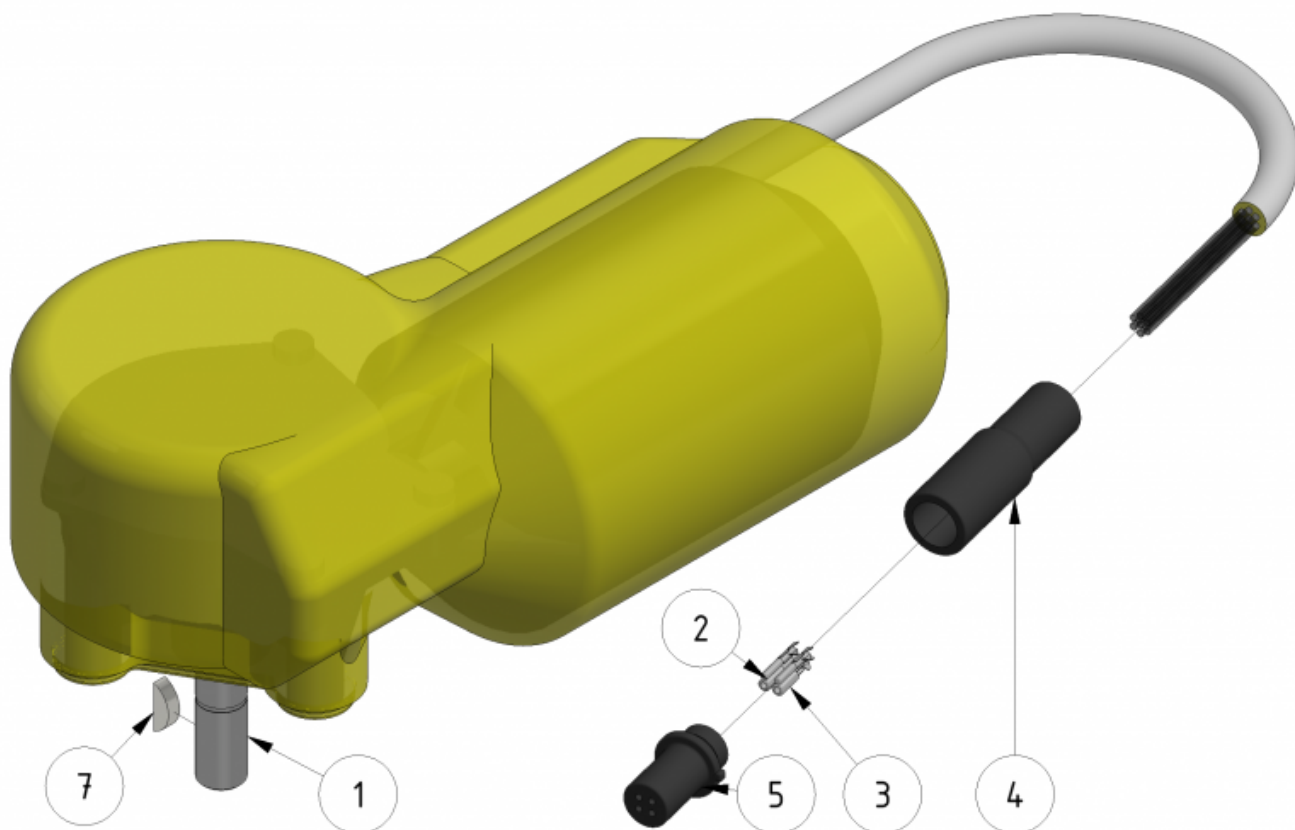

Motor 220 rpm

Part number: 909246 (909249 with bronze gear)

Part of [Hose reel drive unit](#) and [Drive axle assembly](#)

ITEM	DESCRIPTION	PART NUMBER	QTY
1	Motor 220 rpm		1
2	Crimp pin	901171	2
3	Crimp sleeve	901170	2
4	Boot 4 pin	904013	1
5	Male 4 pin	904009	1
7	Woodruff key	907074	1