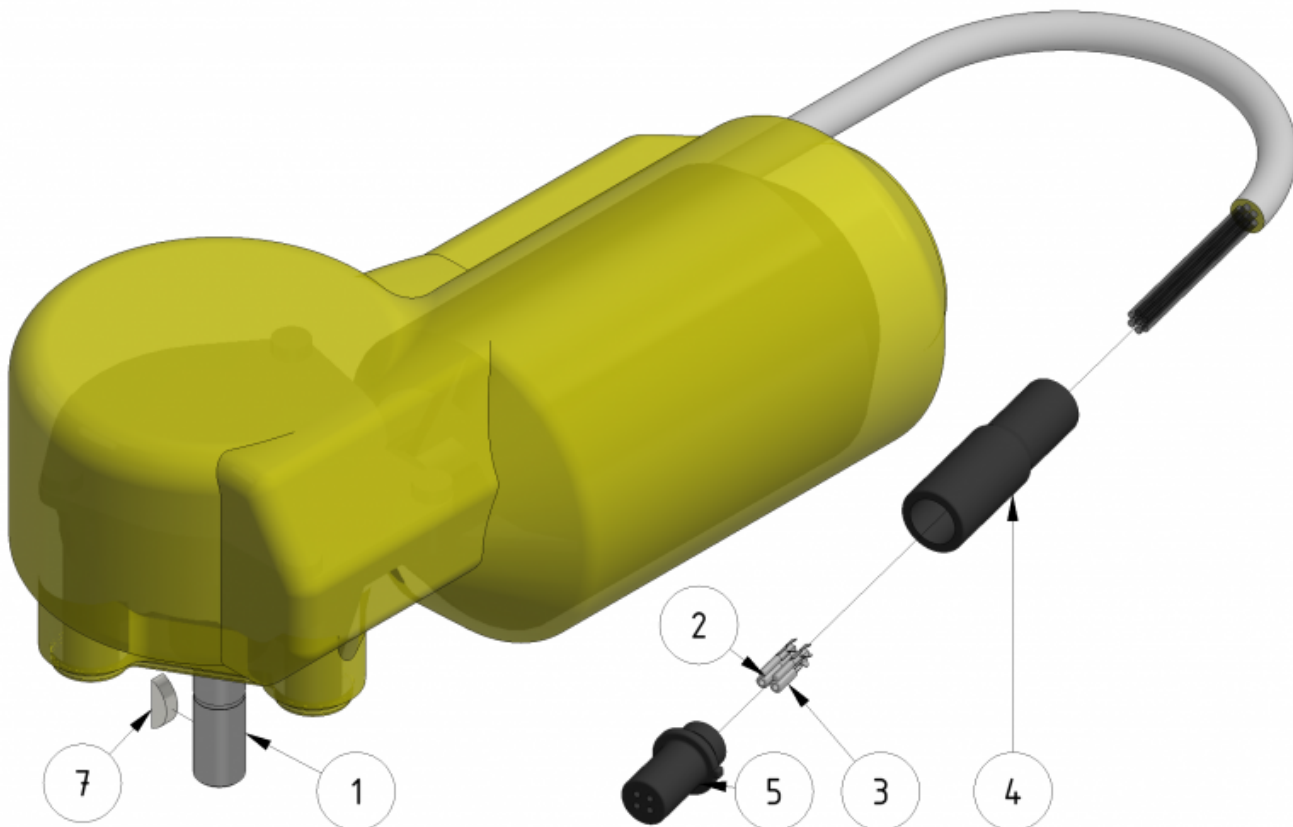

# Motor 220 rpm

Part number: 909246 (909249 with bronze gear)

Part of [Hose reel drive unit](#) and [Drive axle assembly](#)

ITEM	DESCRIPTION	PART NUMBER	QTY
1	Motor 220 rpm		1
2	Crimp pin	901171	2
3	Crimp sleeve	901170	2
4	Boot 4 pin	904013	1
5	Male 4 pin	904009	1
7	Woodruff key	907074	1