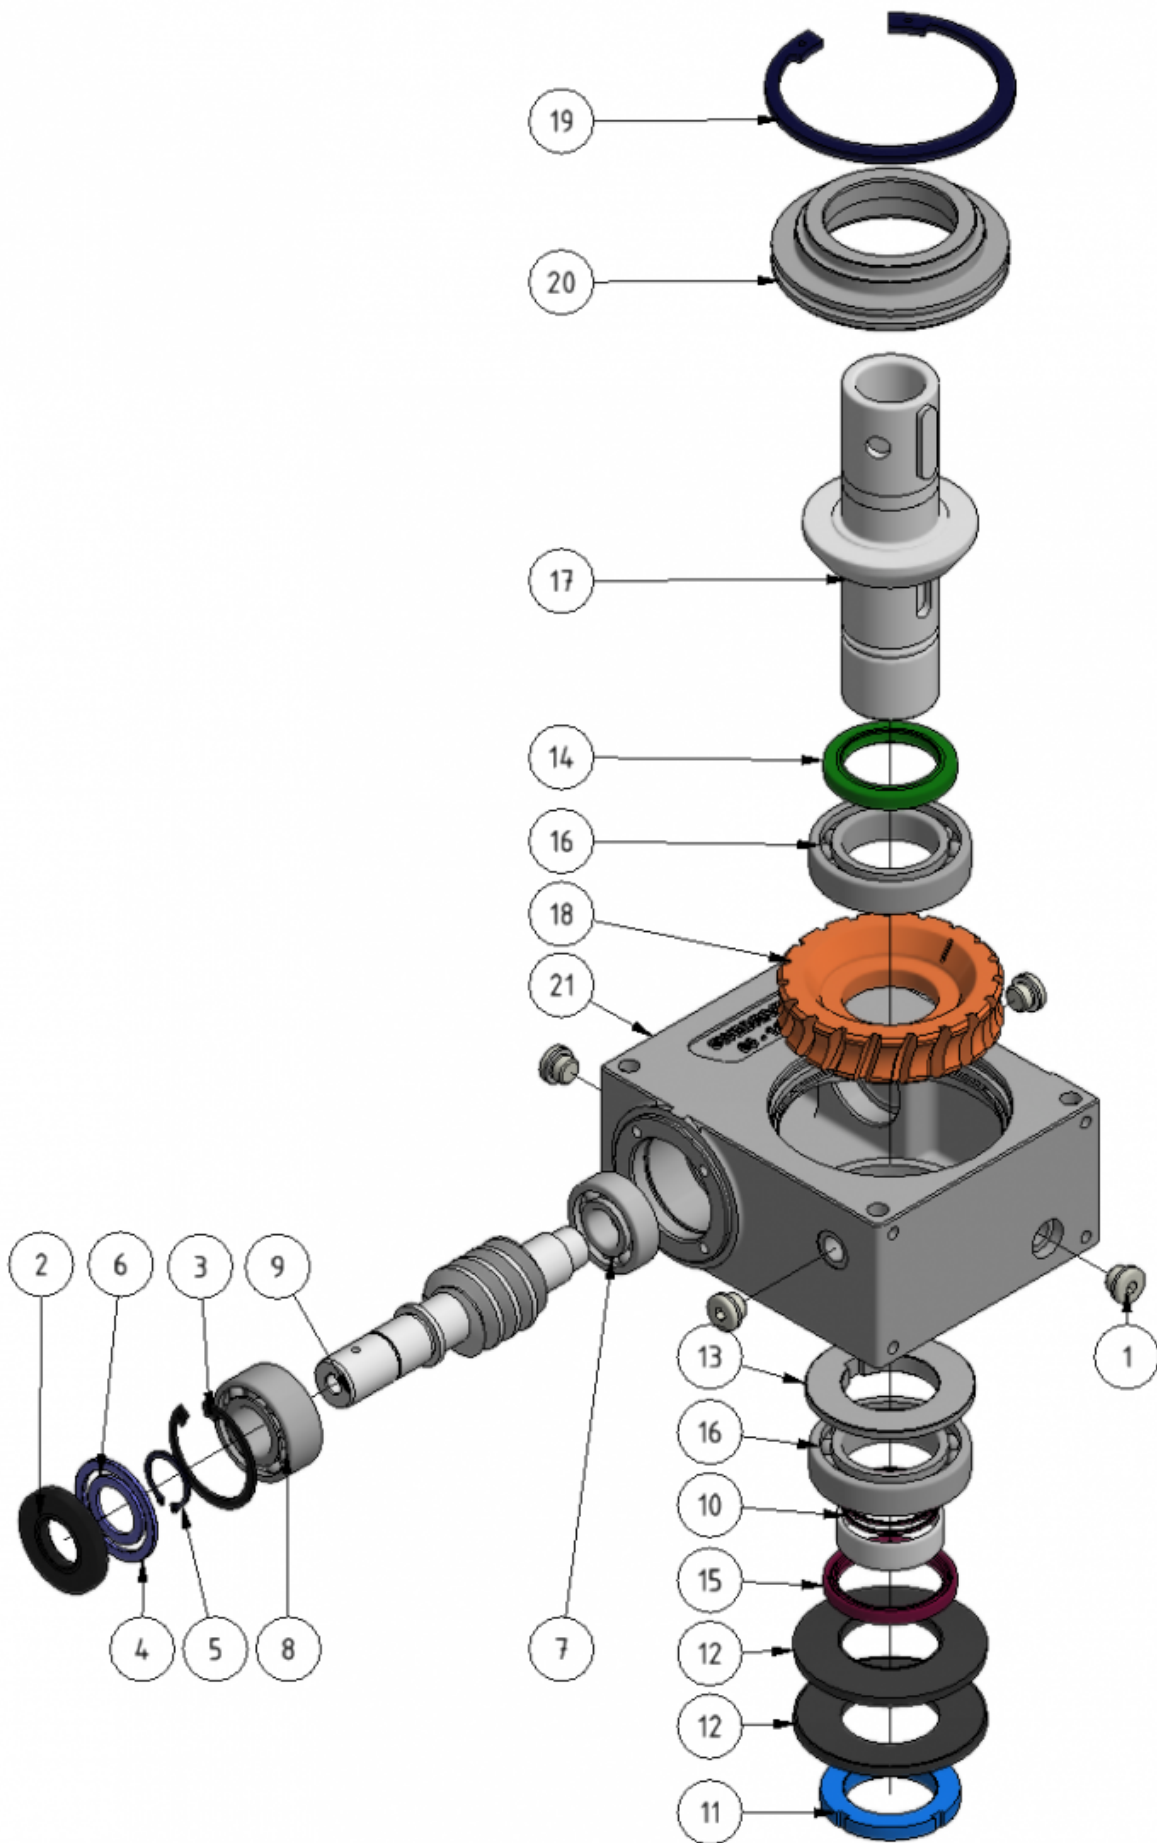

# Gearbox, tower

Part number: 93187481

Part of [Gearbox tower assembly](#)

ITEM	DESCRIPTION	PART NUMBER	QTY
1	Plug	34000004	1
2	Sealing	62255271	1
3	Lock ring	64000526	1
4	Support ring	64420527	1
5	Lock ring SgA25	64000255	1
6	Support ring	64250357	1
7	Ball bearing 6204	60062040	1
8	Bearing	60032050	1
9	Worm screw	93187501	1
10	O-ring 40x2.0	62040205	2
11	Nut KM-9	63090034R	1
12	Spring washer	63904657	2
13	Spacer	6583001	1
14	Sealing	62456281	1
15	Sealing	62506271	1
16	Ball bearing 6009	60060090	2
17	Axle	93187371	1
18	Worm-wheel	065511XX	1
19	Lock ring SgH112	64001126	1
20	House	6560601	1
21	House	93187381	1

From:  
<https://13.53.123.107/> - **Envirologic Support Wiki**

Permanent link:  
[https://13.53.123.107/doku.php/service:spl:93187481\\_f1](https://13.53.123.107/doku.php/service:spl:93187481_f1)

Last update: **2023/11/05 11:38**