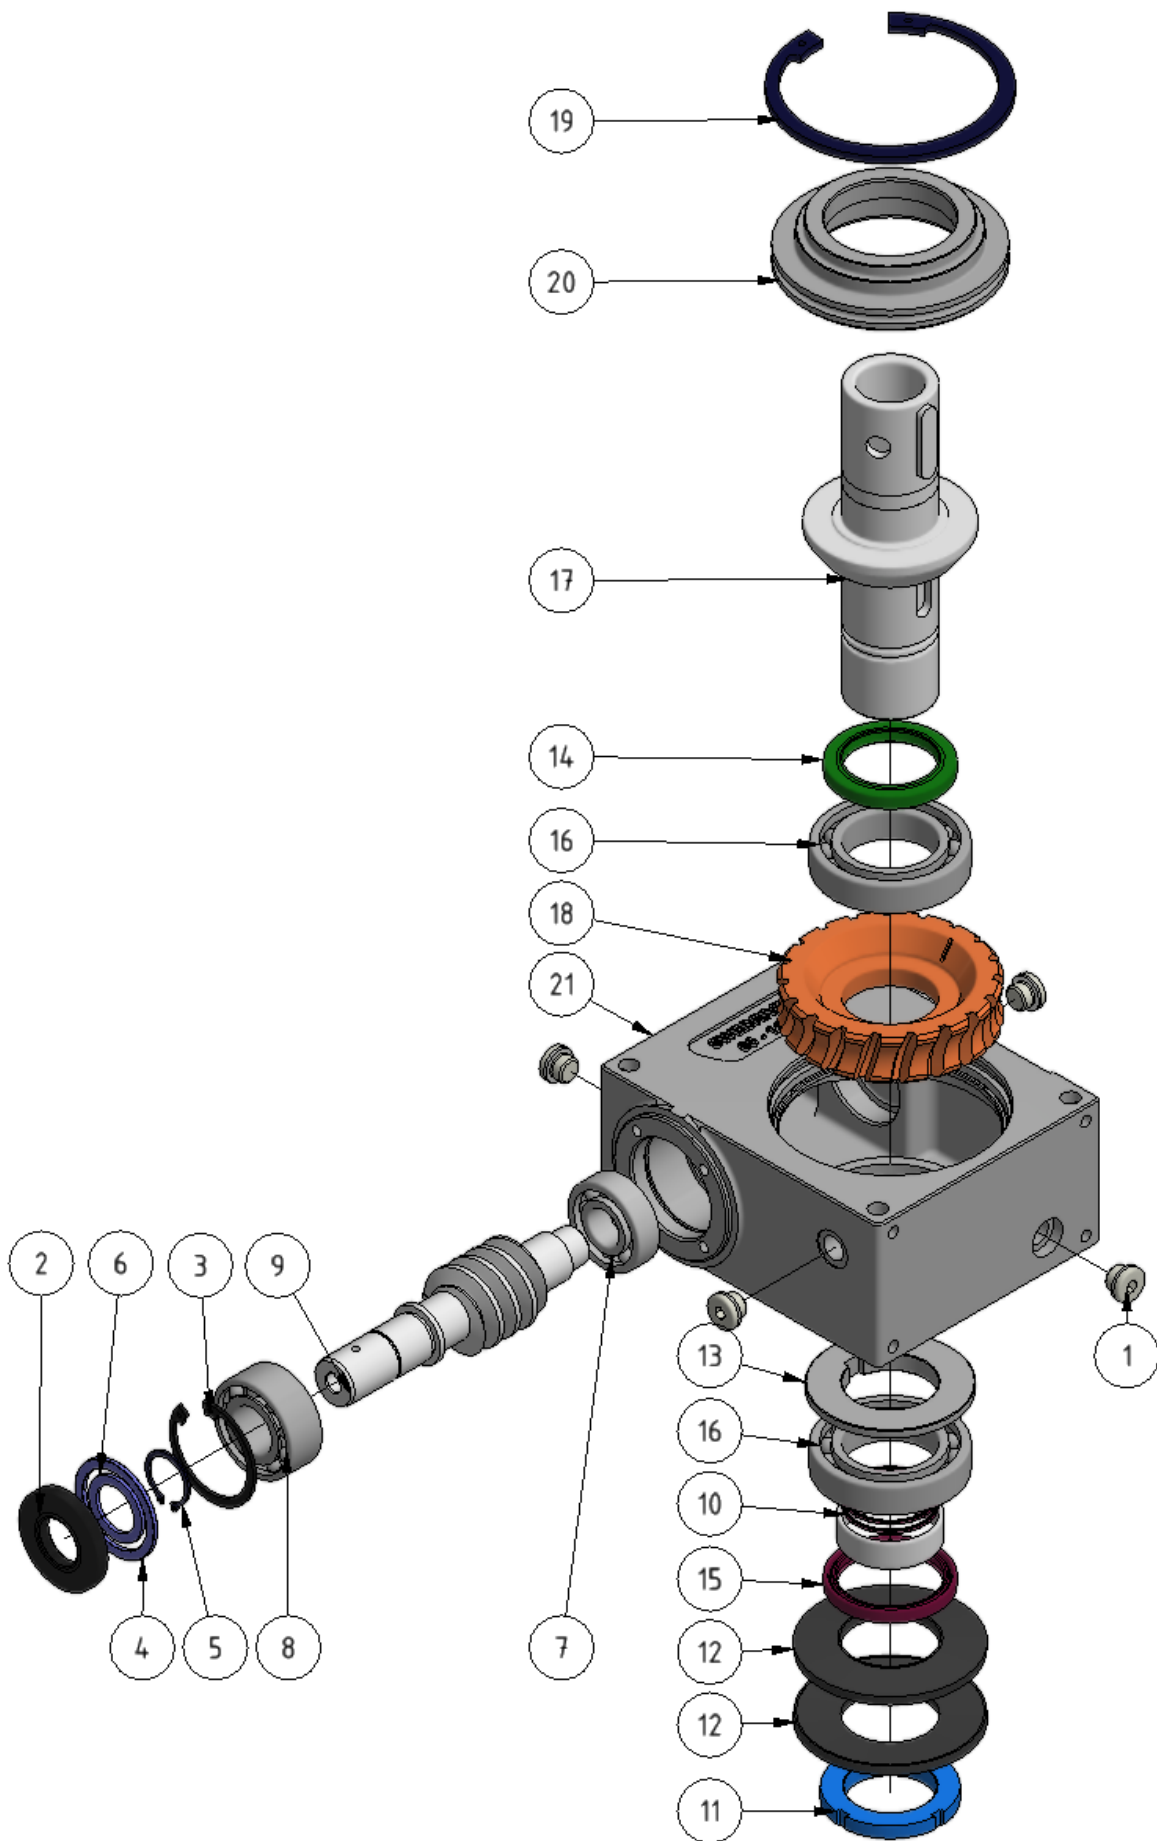

Gearbox

Part of [Gearbox tower assembly](#)

ITEM	DESCRIPTION	PART NUMBER	QTY
1	Plug	34000004	1
2	Sealing	62255271	1
3	Lock ring	64000526	1
4	Support ring	64420527	1
5	Lock ring SgA25	64000255	1
6	Support ring	64250357	1
7	Ball bearing 6204	60062040	1
8	Bearing	60032050	1
9	Worm screw	93187501	1
10	O-ring 40x2.0	62040205	2
11	Nut KM-9	63090034R	1
12	Spring washer	63904657	2
13	Spacer	6583001	1
14	Sealing	62456281	1
15	Sealing	62506271	1
16	Ball bearing 6009	60060090	2
17	Axle	93187371	1
18	Worm-wheel	065511XX	1
19	Lock ring SgH112	64001126	1
20	House	6560601	1
21	House	93187381	1