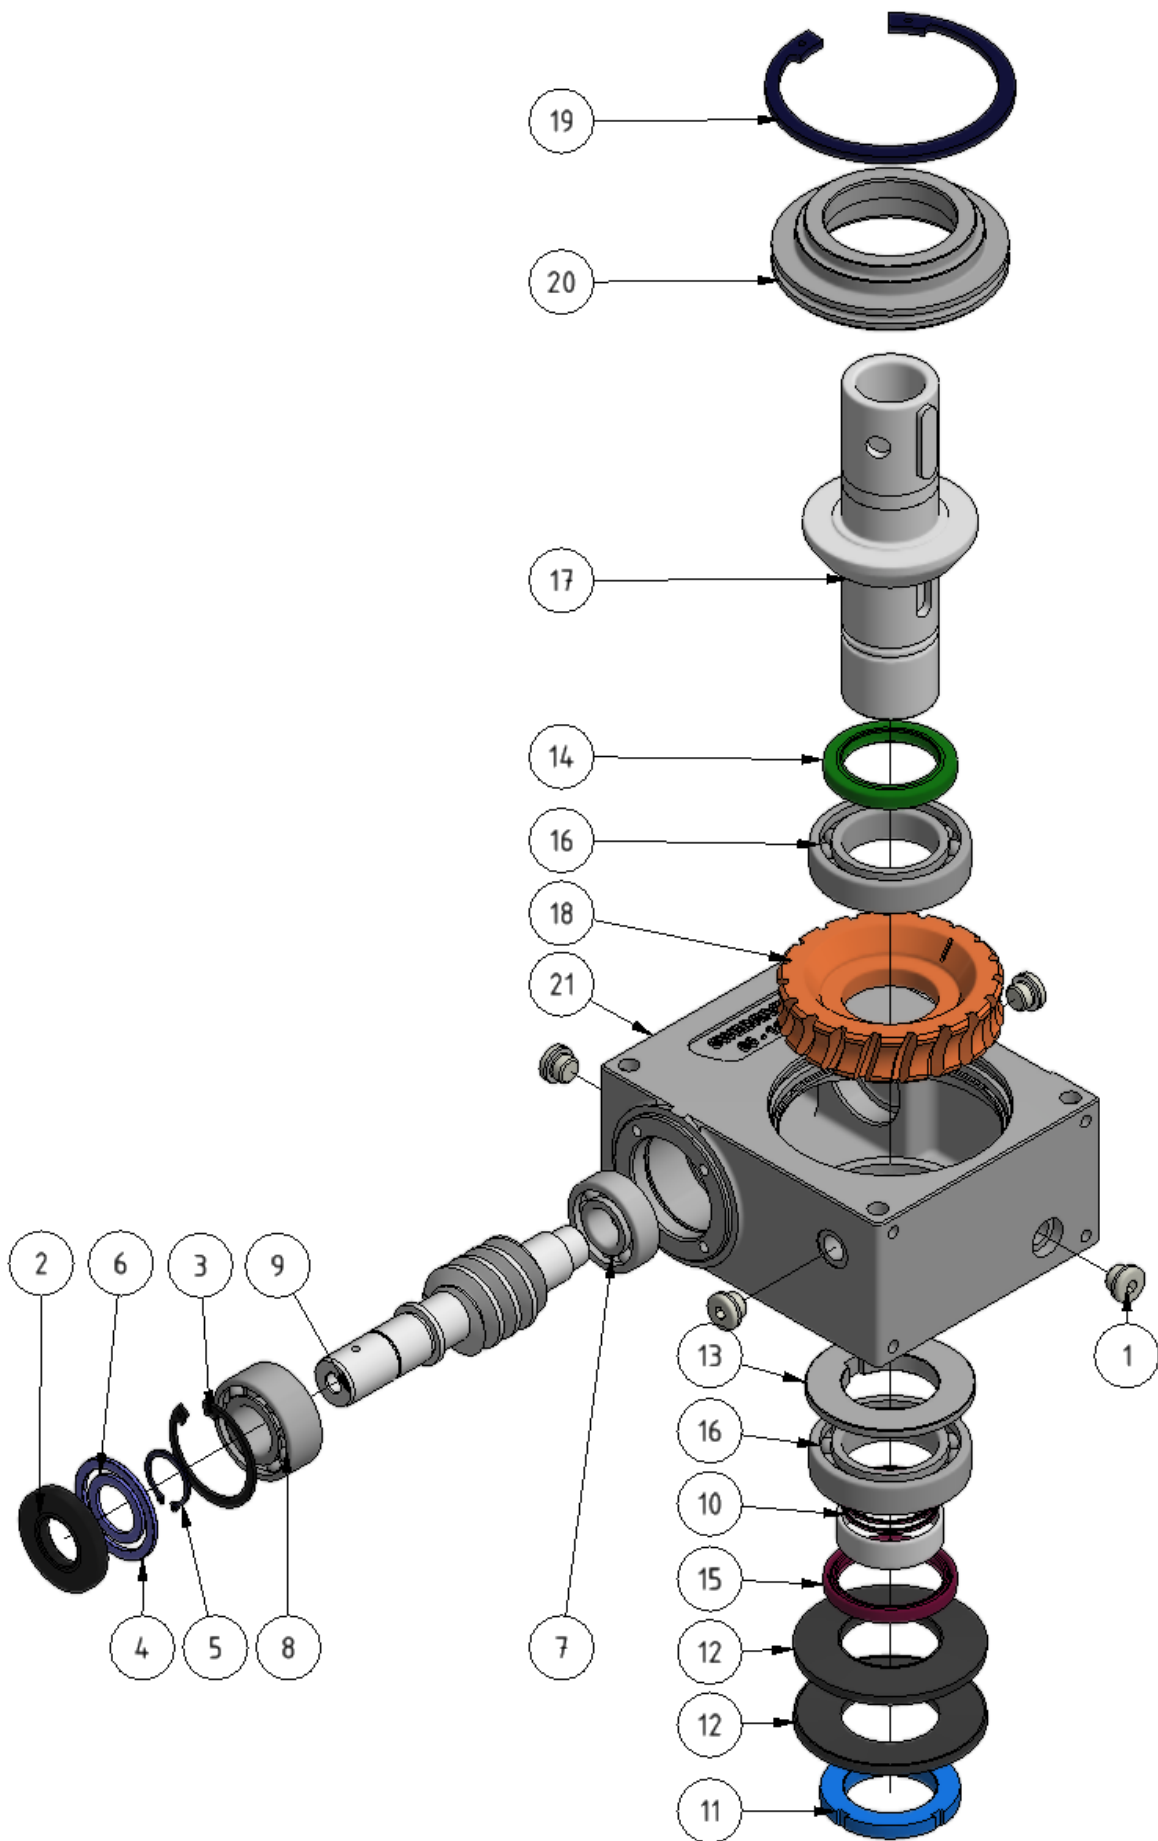

Gearbox

Part number: 93187481

Part of [Gearbox tower assembly](#)

ITEM	DESCRIPTION	PART NUMBER	QTY
1	Plug	34000004	1
2	Sealing	62255271	1
3	Lock ring	64000526	1
4	Support ring	64420527	1
5	Lock ring SgA25	64000255	1
6	Support ring	64250357	1
7	Ball bearing 6204	60062040	1
8	Bearing	60032050	1
9	Worm screw	93187501	1
10	O-ring 40x2.0	62040205	2
11	Nut KM-9	63090034R	1
12	Spring washer	63904657	2
13	Spacer	6583001	1
14	Sealing	62456281	1
15	Sealing	62506271	1
16	Ball bearing 6009	60060090	2
17	Axle	93187371	1
18	Worm-wheel	065511XX	1
19	Lock ring SgH112	64001126	1
20	House	6560601	1
21	House	93187381	1