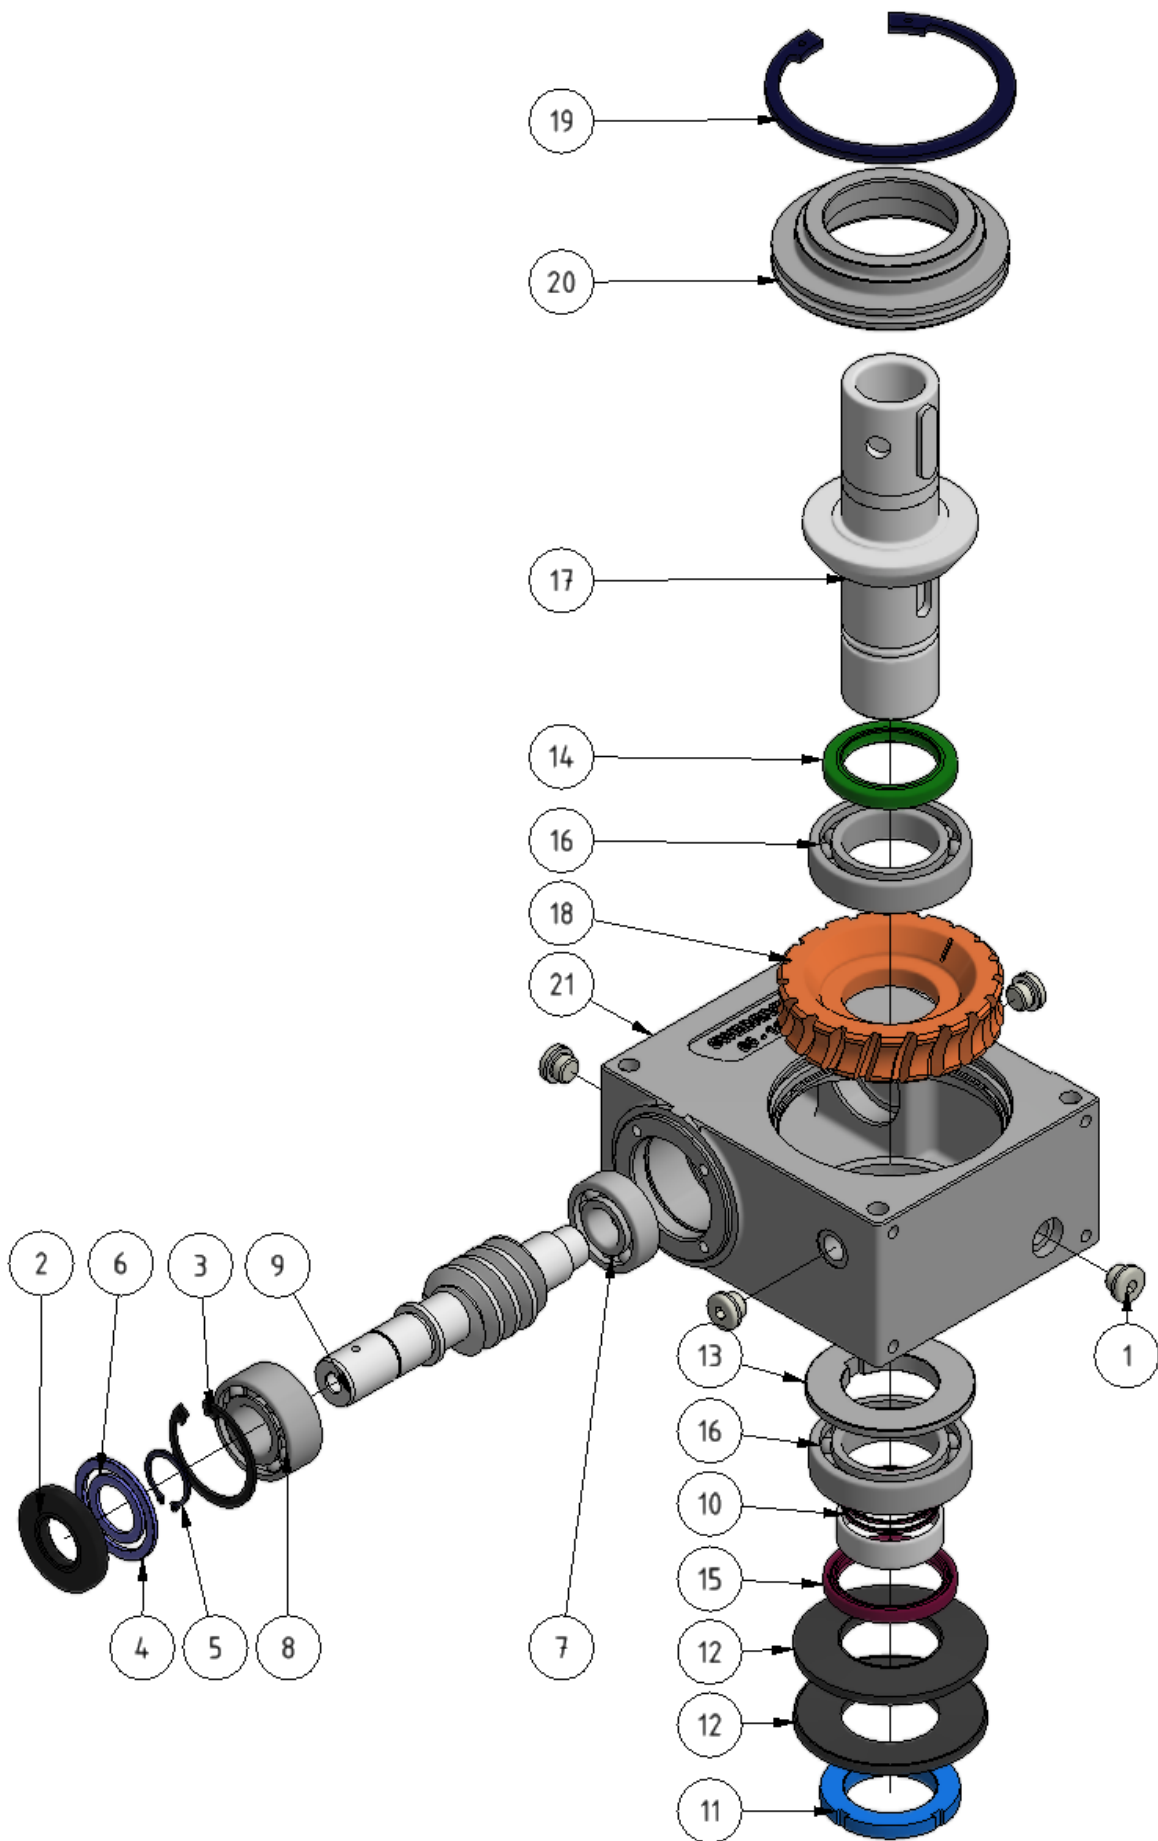

Gearbox

Part number: 93187481

Part of [Gearbox tower assembly](#)

| ITEM | DESCRIPTION | PART NUMBER | QTY |
|------|-------------------|-------------|-----|
| 1 | Plug | 34000004 | 1 |
| 2 | Sealing | 62255271 | 1 |
| 3 | Lock ring | 64000526 | 1 |
| 4 | Support ring | 64420527 | 1 |
| 5 | Lock ring SgA25 | 64000255 | 1 |
| 6 | Support ring | 64250357 | 1 |
| 7 | Ball bearing 6204 | 60062040 | 1 |
| 8 | Bearing | 60032050 | 1 |
| 9 | Worm screw | 93187501 | 1 |
| 10 | O-ring 40x2.0 | 62040205 | 2 |
| 11 | Nut KM-9 | 63090034R | 1 |
| 12 | Spring washer | 63904657 | 2 |
| 13 | Spacer | 6583001 | 1 |
| 14 | Sealing | 62456281 | 1 |
| 15 | Sealing | 62506271 | 1 |
| 16 | Ball bearing 6009 | 60060090 | 2 |
| 17 | Axle | 93187371 | 1 |
| 18 | Worm-wheel | 065511XX | 1 |
| 19 | Lock ring SgH112 | 64001126 | 1 |
| 20 | House | 6560601 | 1 |
| 21 | House | 93187381 | 1 |