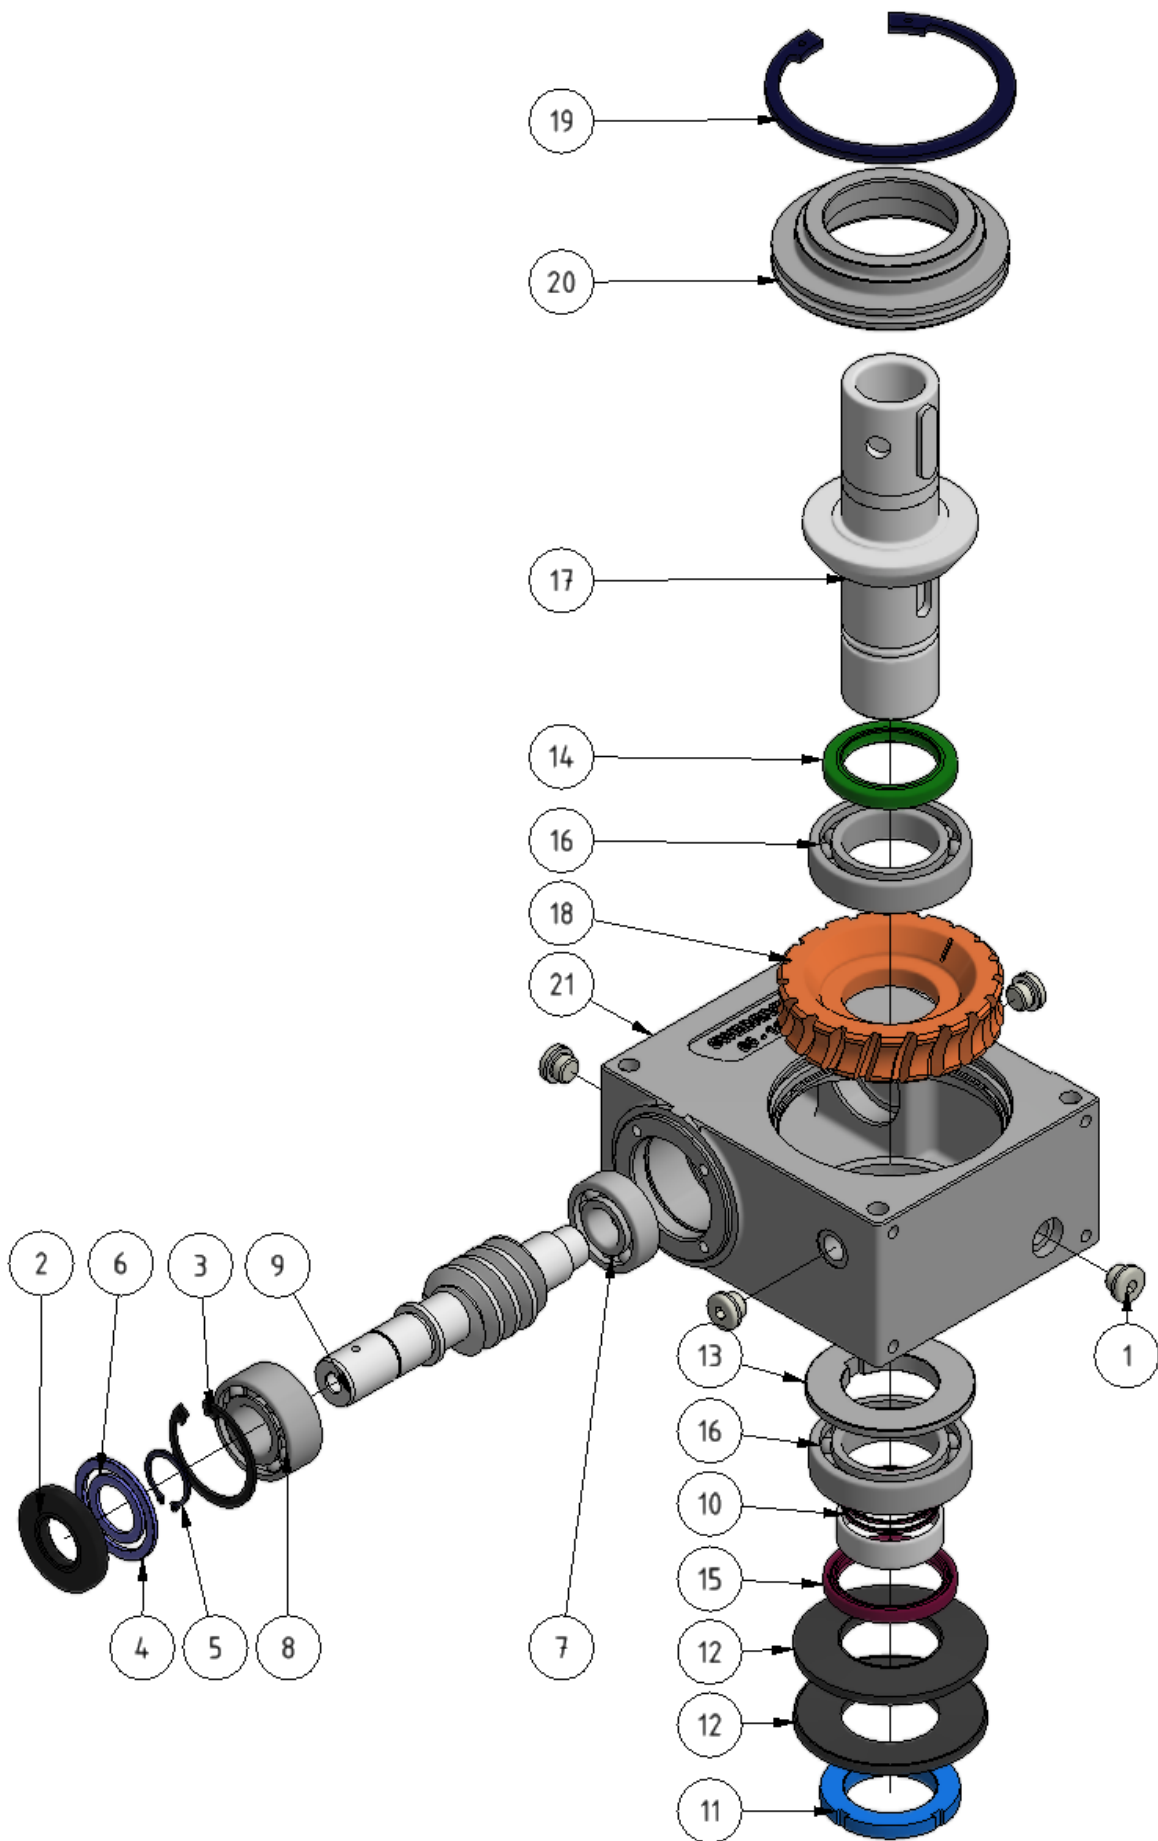

Gearbox, tower

Part number: 93187481

Part of [Gearbox tower assembly](#)

| ITEM | DESCRIPTION | PART NUMBER | QTY |
|------|-------------------|-------------|-----|
| 1 | Plug | 34000004 | 1 |
| 2 | Sealing | 62255271 | 1 |
| 3 | Lock ring | 64000526 | 1 |
| 4 | Support ring | 64420527 | 1 |
| 5 | Lock ring SgA25 | 64000255 | 1 |
| 6 | Support ring | 64250357 | 1 |
| 7 | Ball bearing 6204 | 60062040 | 1 |
| 8 | Bearing | 60032050 | 1 |
| 9 | Worm screw | 93187501 | 1 |
| 10 | O-ring 40x2.0 | 62040205 | 2 |
| 11 | Nut KM-9 | 63090034R | 1 |
| 12 | Spring washer | 63904657 | 2 |
| 13 | Spacer | 6583001 | 1 |
| 14 | Sealing | 62456281 | 1 |
| 15 | Sealing | 62506271 | 1 |
| 16 | Ball bearing 6009 | 60060090 | 2 |
| 17 | Axle | 93187371 | 1 |
| 18 | Worm-wheel | 065511XX | 1 |
| 19 | Lock ring SgH112 | 64001126 | 1 |
| 20 | House | 6560601 | 1 |
| 21 | House | 93187381 | 1 |