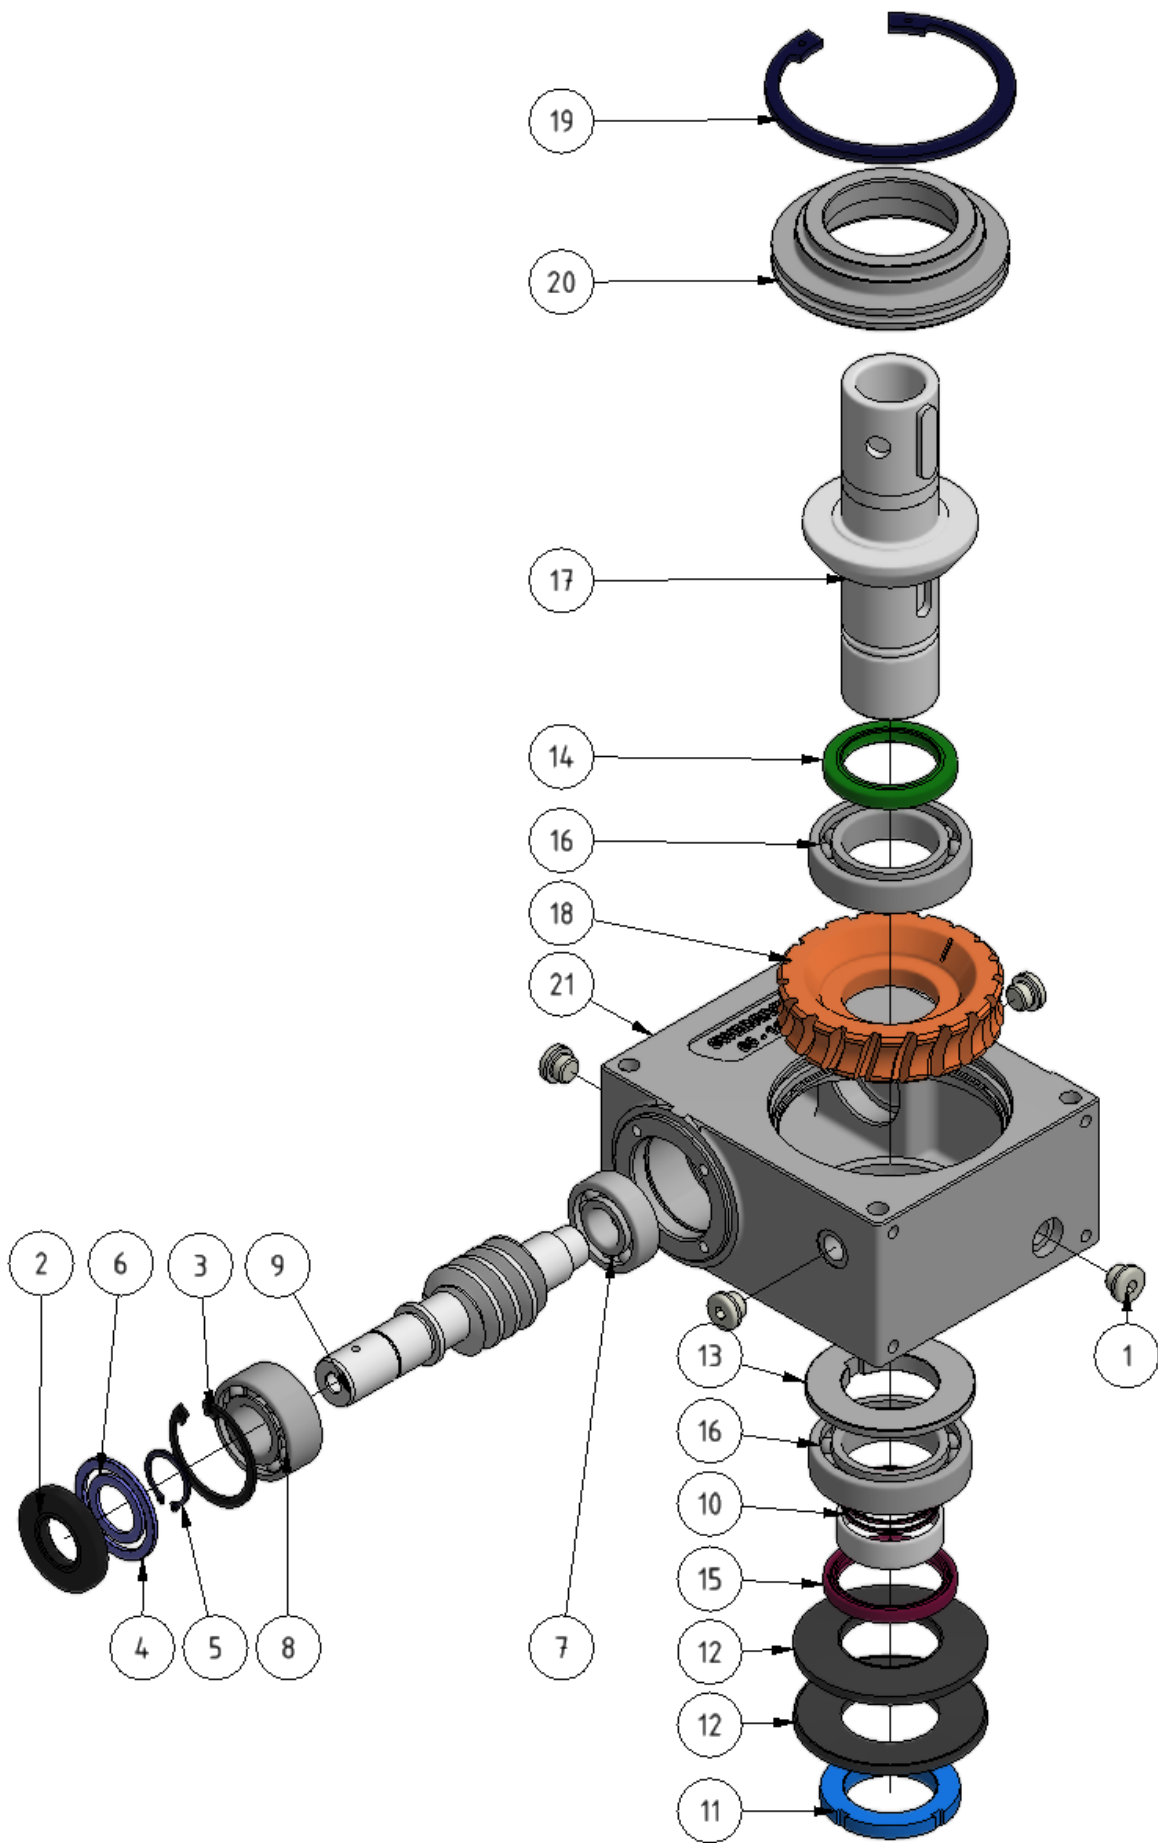

Gearbox, tower

Part number: 93187481

Part of [Gearbox tower assembly](#)

| ITEM | DESCRIPTION | PART NUMBER | QTY |
|------|-------------------|-------------|-----|
| 1 | Plug | 34000004 | 1 |
| 2 | Sealing | 62255271 | 1 |
| 3 | Lock ring | 64000526 | 1 |
| 4 | Support ring | 64420527 | 1 |
| 5 | Lock ring SgA25 | 64000255 | 1 |
| 6 | Support ring | 64250357 | 1 |
| 7 | Ball bearing 6204 | 60062040 | 1 |
| 8 | Bearing | 60032050 | 1 |
| 9 | Worm screw | 93187501 | 1 |
| 10 | O-ring 40x2.0 | 62040205 | 2 |
| 11 | Nut KM-9 | 63090034R | 1 |
| 12 | Spring washer | 63904657 | 2 |
| 13 | Spacer | 6583001 | 1 |
| 14 | Sealing | 62456281 | 1 |
| 15 | Sealing | 62506271 | 1 |
| 16 | Ball bearing 6009 | 60060090 | 2 |
| 17 | Axle | 93187371 | 1 |
| 18 | Worm-wheel | 065511XX | 1 |
| 19 | Lock ring SgH112 | 64001126 | 1 |
| 20 | House | 6560601 | 1 |
| 21 | House | 93187381 | 1 |