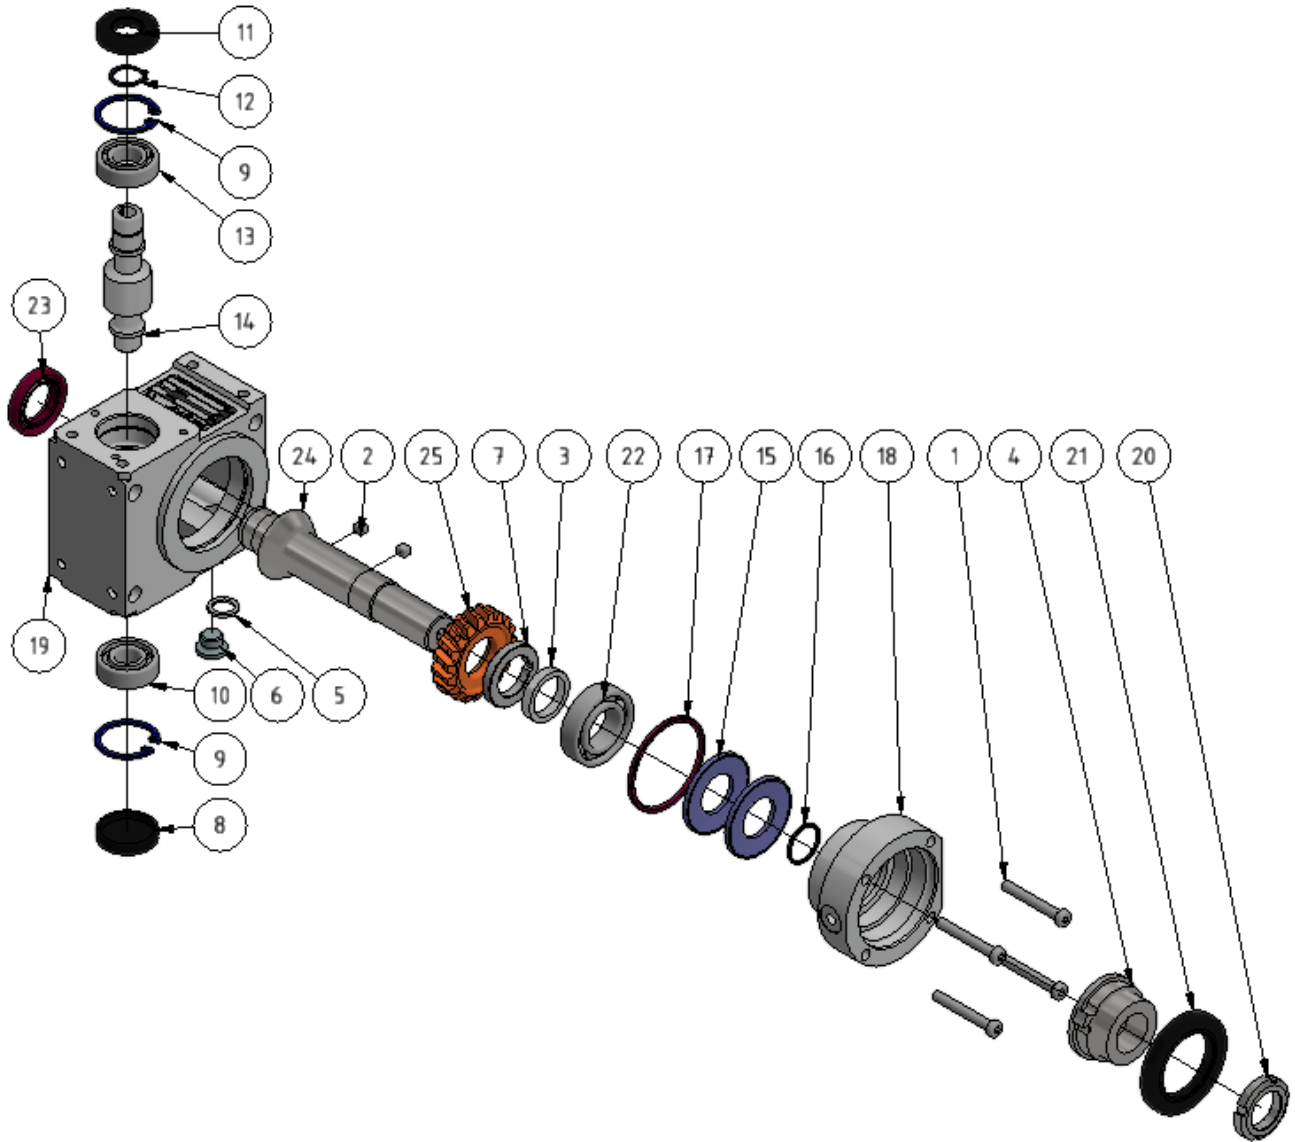

Gearbox, arm

Part of [Arm assembly](#)

ITEM	DESCRIPTION	PART NUMBER	QTY
1	Screw	63060458	4
2	Key	64055061	2
3	Ring	91062404	1
4	Hub	93187671	1
5	Sealing	62012165	1
6	Plug	63140007	1
7	Spacer	3585701	1
8	Lid	62035086	1
9	Lock ring SGH35	64000356	2
10	Bearing 6202	60062020	1

ITEM	DESCRIPTION	PART NUMBER	QTY
11	Sealing 17x35x7	62173571	1
12	Lock-ring SGA17	64000175	1
13	Bearing 6003	60060030	1
14	Axle	93187611	1
15	Spring washer	63502537	2
16	O-ring 21x2.0	62021205	1
17	O-ring 50.8x3.53	62050355	1
18	Housing	93187661	1
19	Gear house	93187721	1
20	Nut KM-5	63050034	1
21	Sealing 40x62x7	62406271	1
22	Bearing 6005	60060050	2
23	Sealing 25x40x7 DT	62254071	1
24	Axle	93187681	1
25	Wheel	9318744	1