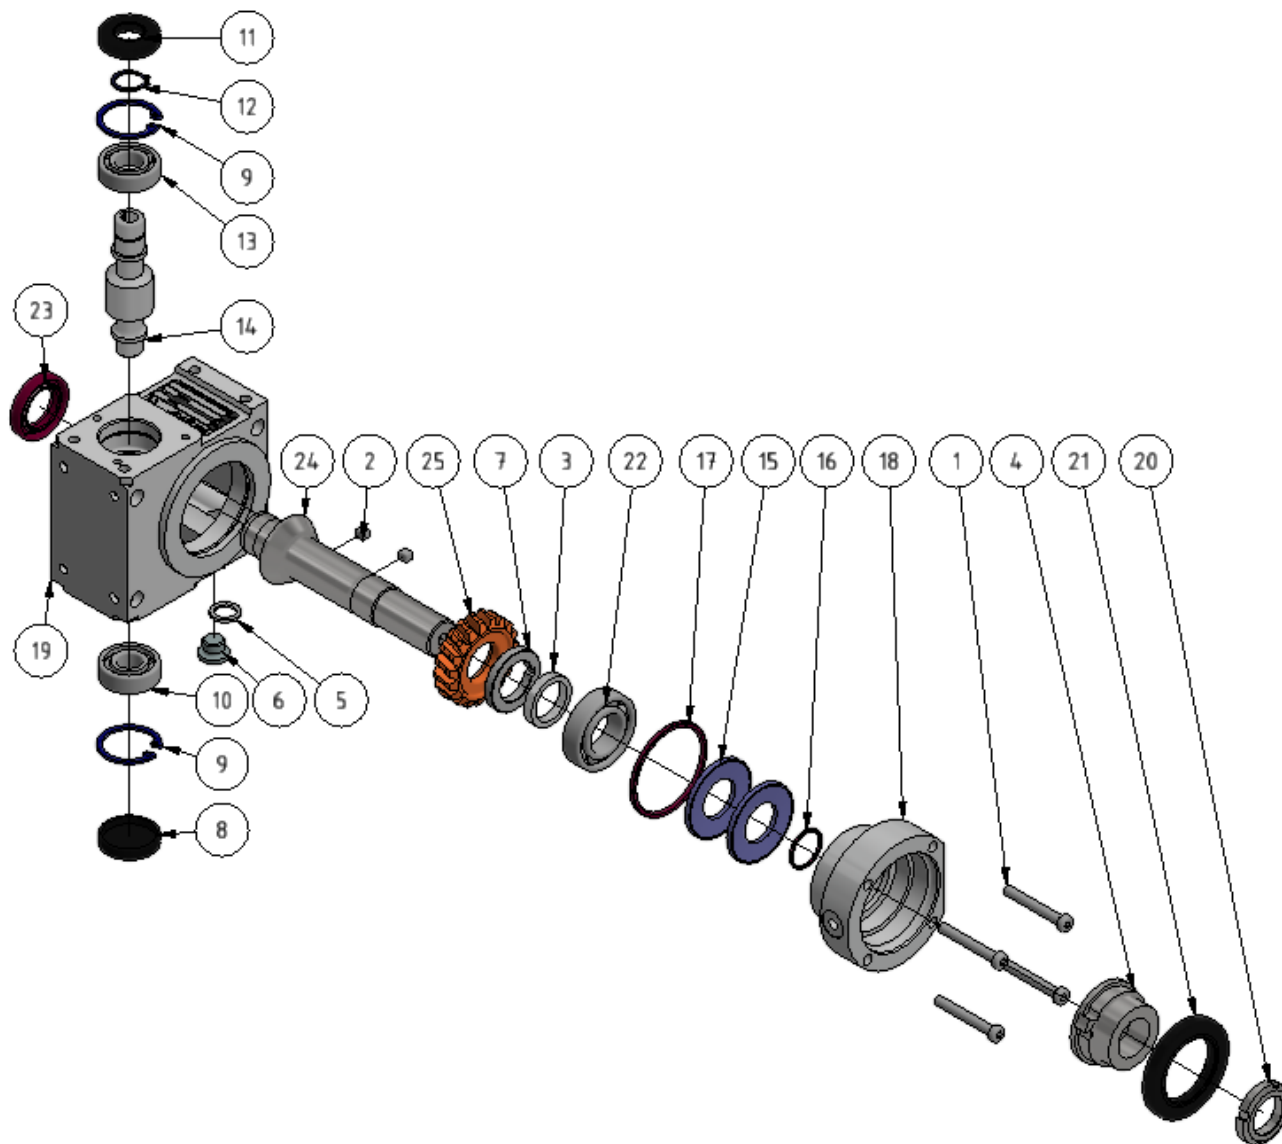

Gearbox, arm

Part of [Arm assembly](#)

ITEM	DESCRIPTION	PART NUMBER	QTY
1	Screw	63060458	4
2	Key	64055061	2
3	Ring	91062404	1
4	Hub	93187671	1
5	Sealing	62012165	1
6	Plug	63140007	1
7	Spacer	3585701	1
8	Lid	62035086	1
9	Lock ring SGH35	64000356	2
10	Bearing 6202	60062020	1

ITEM	DESCRIPTION	PART NUMBER	QTY
11	Sealing 17x35x7	62173571	1
12	Lock-ring SGA17	64000175	1
13	Bearing 6003	60060030	1
14	Axle	93187611	1
15	Spring washer	63502537	2
16	O-ring 21x2.0	62021205	1
17	O-ring 50.8x3.53	62050355	1
18	Housing	93187661	1
19	Gear house	93187721	1
20	Nut KM-5	63050034	1
21	Sealing 40x62x7	62406271	1
22	Bearing 6005	60060050	2
23	Sealing 25x40x7 DT	62254071	1
24	Axle	93187681	1
25	Wheel	9318744	1