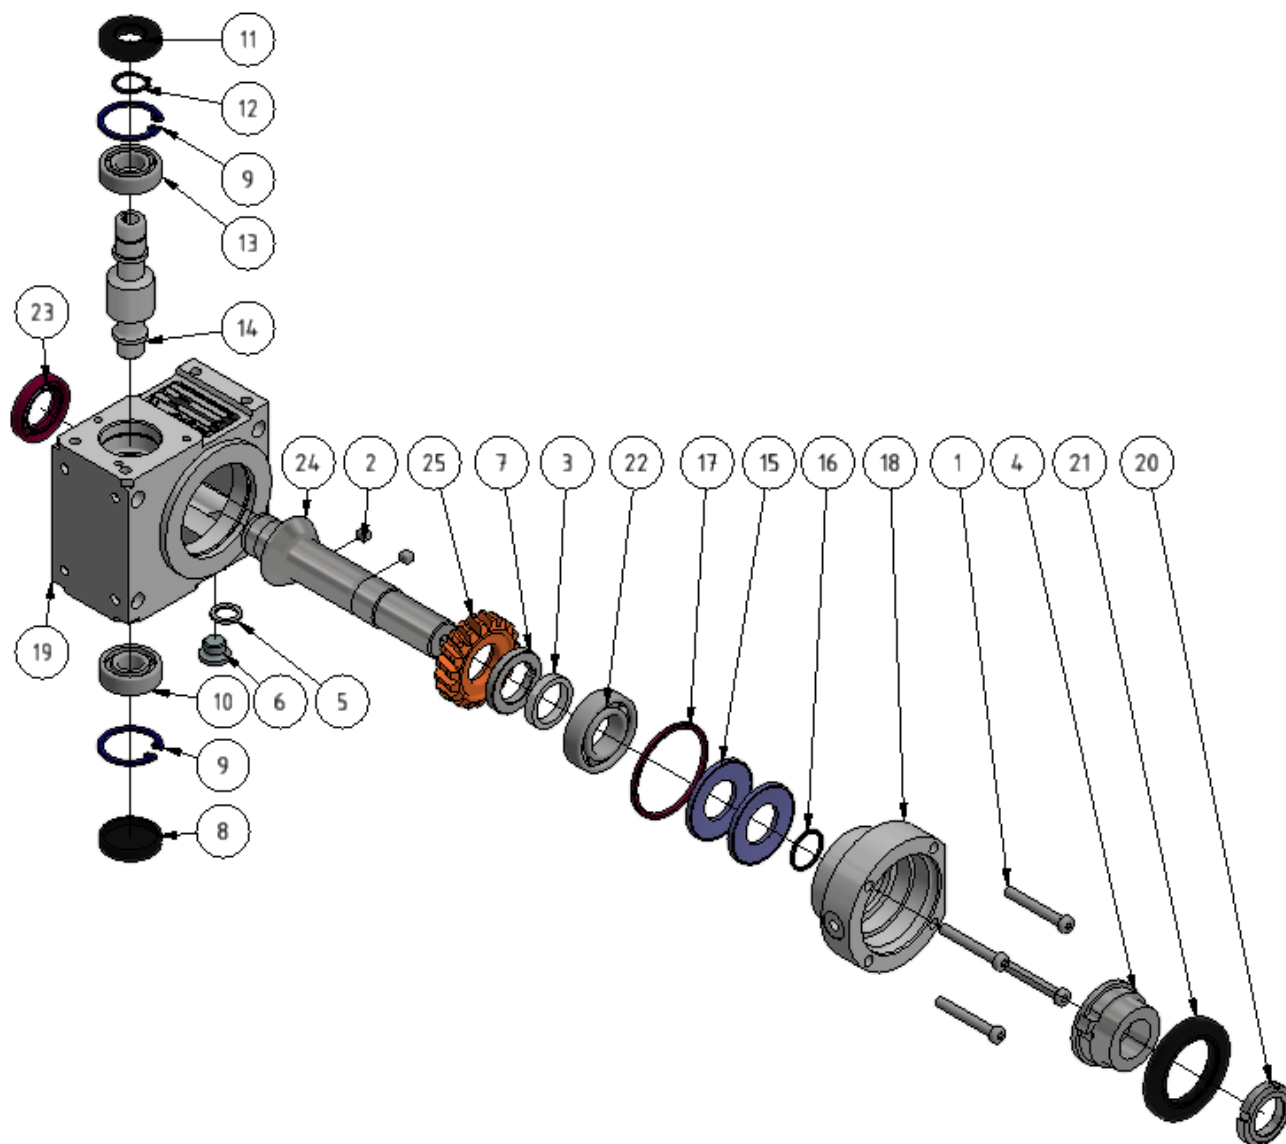

Gearbox, arm

Part number: 93187651

Part of [Arm assembly](#)

ITEM	DESCRIPTION	PART NUMBER	QTY
1	Screw	63060458	4
2	Key	64055061	2
3	Ring	91062404	1
4	Hub	93187671	1
5	Sealing	62012165	1
6	Plug	63140007	1
7	Spacer	3585701	1
8	Lid	62035086	1

ITEM	DESCRIPTION	PART NUMBER	QTY
9	Lock ring SGH35	64000356	2
10	Bearing 6202	60062020	1
11	Sealing 17x35x7	62173571	1
12	Lock-ring SGA17	64000175	1
13	Bearing 6003	60060030	1
14	Axle	93187611	1
15	Spring washer	63502537	2
16	O-ring 21x2.0	62021205	1
17	O-ring 50.8x3.53	62050355	1
18	Housing	93187661	1
19	Gear house	93187721	1
20	Nut KM-5	63050034	1
21	Sealing 40x62x7	62406271	1
22	Bearing 6005	60060050	2
23	Sealing 25x40x7 DT	62254071	1
24	Axle	93187681	1
25	Wheel	9318744	1