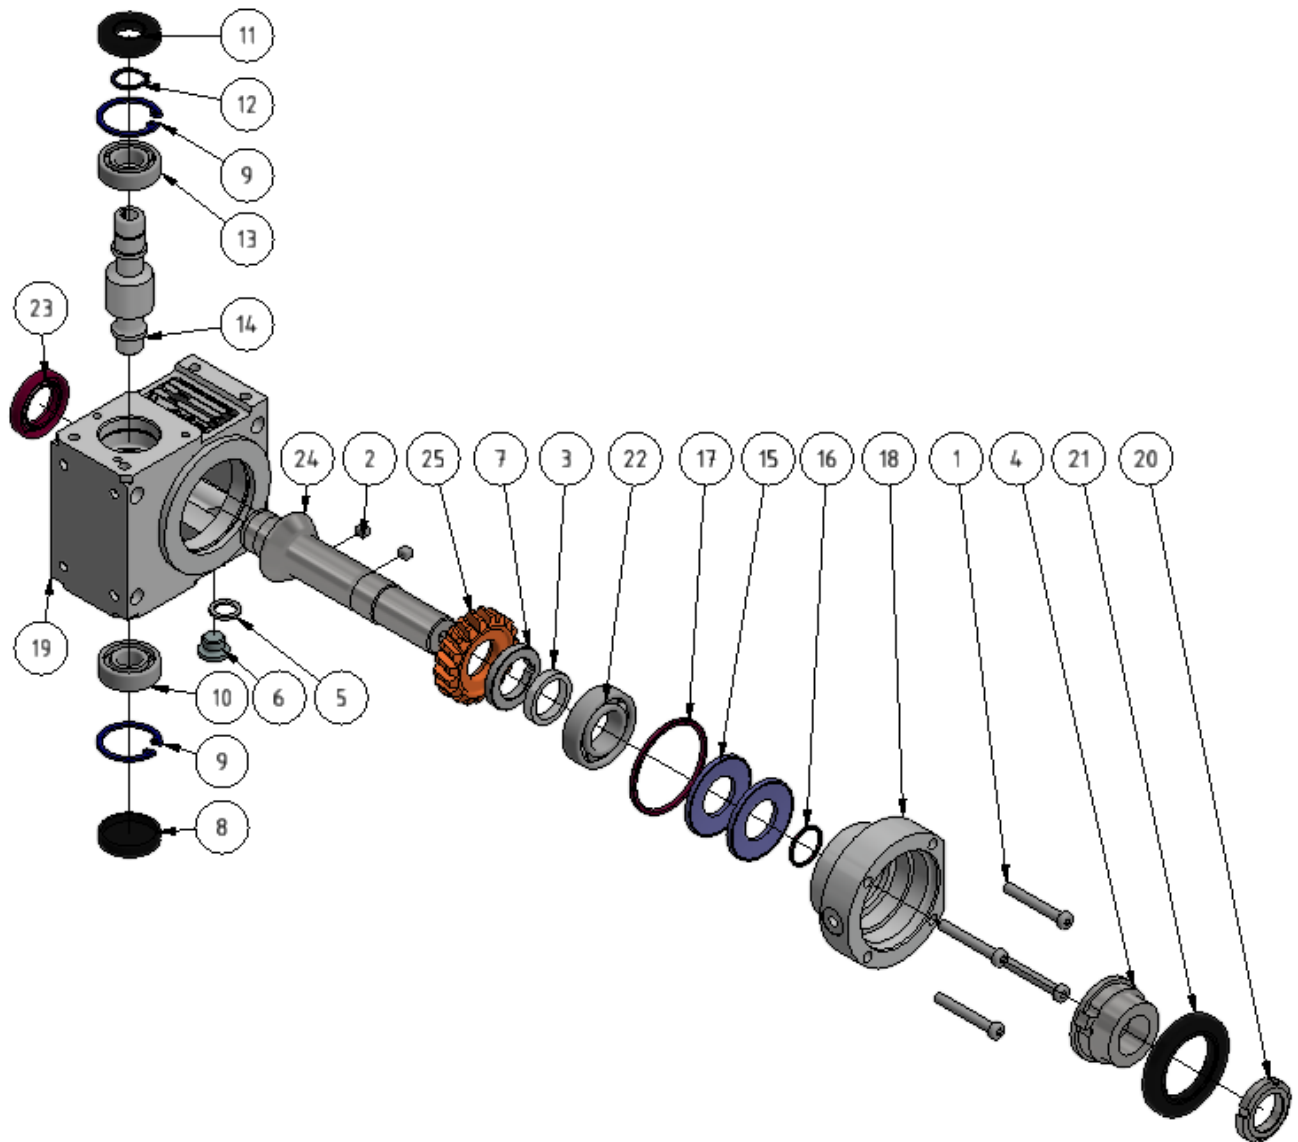

Gearbox, arm

Part number: 93187651

Part of [Arm assembly](#)

ITEM	DESCRIPTION	PART NUMBER	QTY
1	Screw	63060458	4
2	Key	64055061	2
3	Ring	91062404	1
4	Hub	93187671	1
5	Sealing	62012165	1
6	Plug	63140007	1
7	Spacer	3585701	1
8	Lid	62035086	1

ITEM	DESCRIPTION	PART NUMBER	QTY
9	Lock ring SGH35	64000356	2
10	Bearing 6202	60062020	1
11	Sealing 17x35x7	62173571	1
12	Lock-ring SGA17	64000175	1
13	Bearing 6003	60060030	1
14	Axle	93187611	1
15	Spring washer	63502537	2
16	O-ring 21x2.0	62021205	1
17	O-ring 50.8x3.53	62050355	1
18	Housing	93187661	1
19	Gear house	93187721	1
20	Nut KM-5	63050034	1
21	Sealing 40x62x7	62406271	1
22	Bearing 6005	60060050	2
23	Sealing 25x40x7 DT	62254071	1
24	Axle	93187681	1
25	Wheel	9318744	1