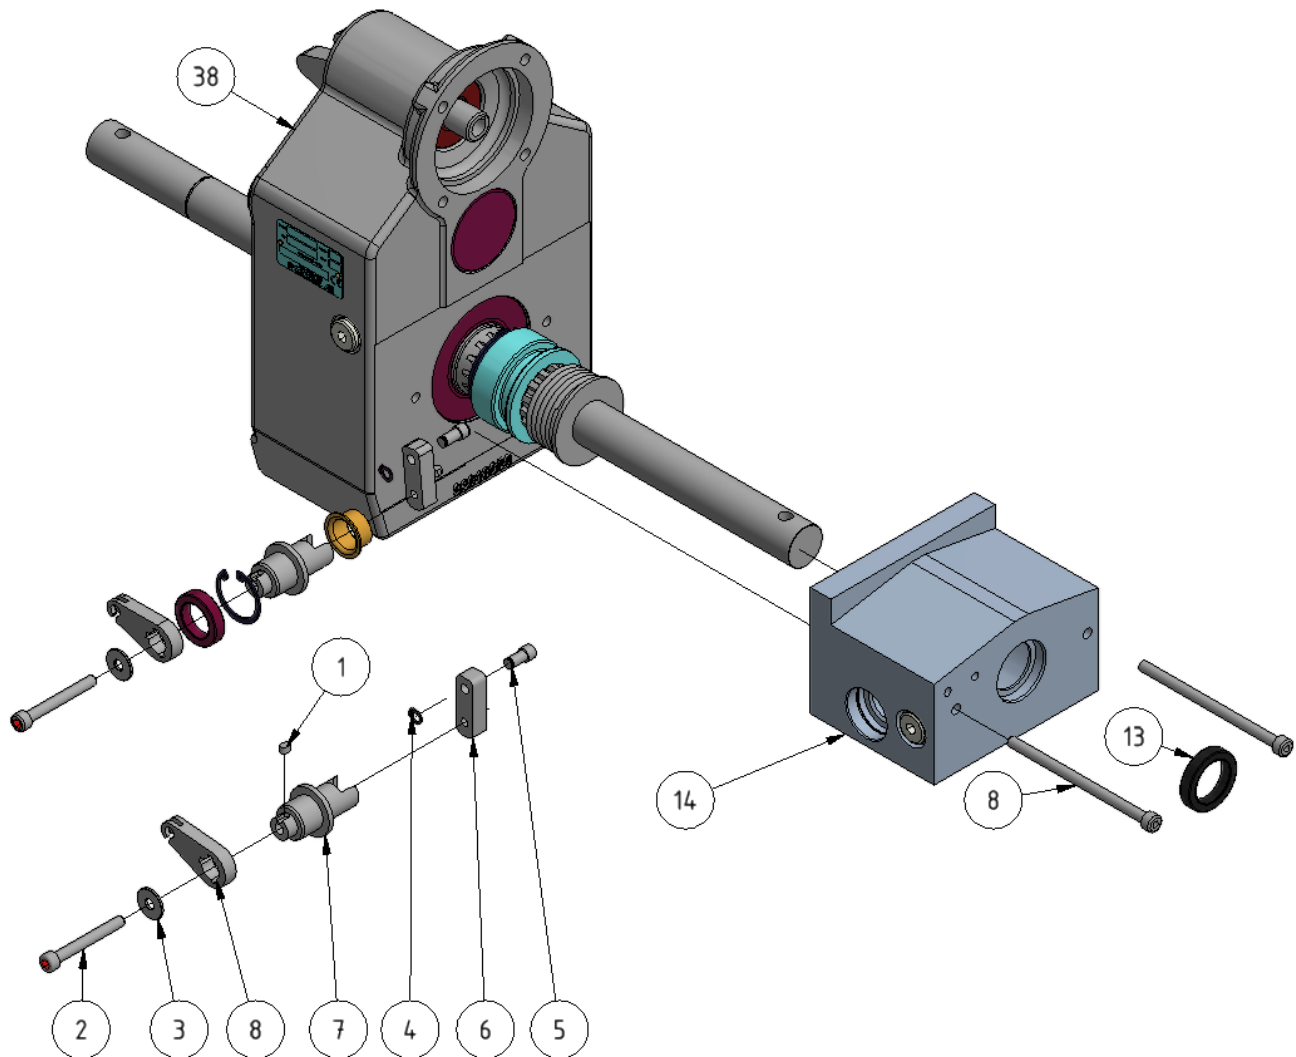

Gearbox

Part number: 93187752

Part of [Drive axle assembly](#)

ITEM	DESCRIPTION	PART NUMBER	QTY
1	Key	64044060	1
2	Screw M6 x 50	63060501R	1
3	Washer	63061816R	1
4	Lock ring SgA6	64000065	1
5	Pin	93187201	1
6	Inner arm	93187191	1
7	Axle	93187181	1
8	Outer arm	93187211	1