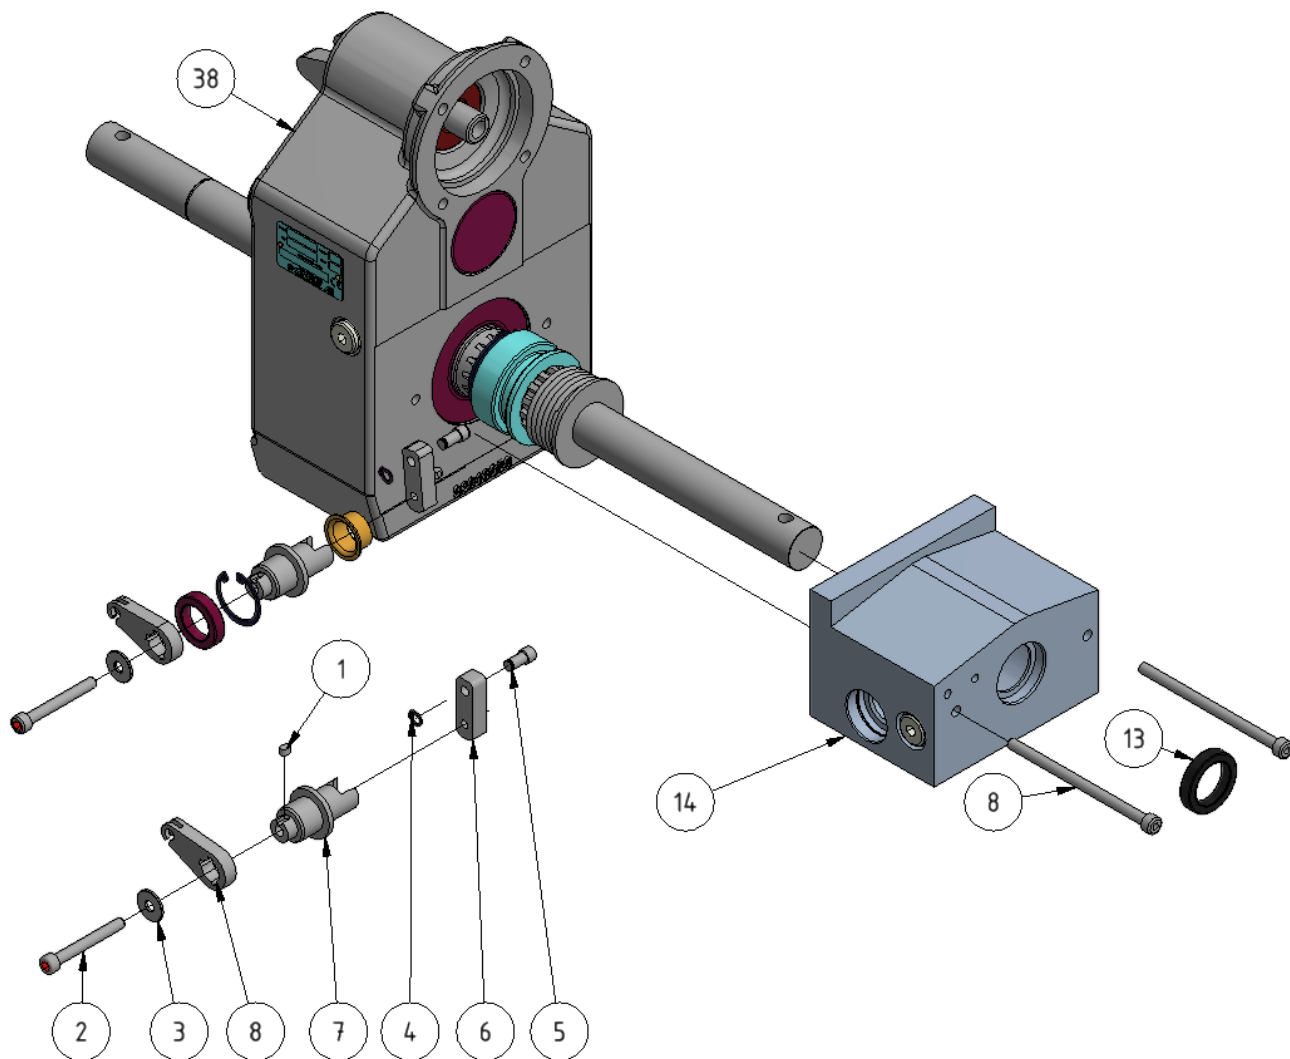

# Gearbox

Part number: 93187752

Part of [Drive axle assembly](#)

ITEM	DESCRIPTION	PART NUMBER	QTY
1	Key	64044060	1
2	Screw M6 x 50	63060501R	1
3	Washer	63061816R	1
4	Lock ring SgA6	64000065	1
5	Pin	93187201	1
6	Inner arm	93187191	1
7	Axle	93187181	1
8	Outer arm	93187211	1