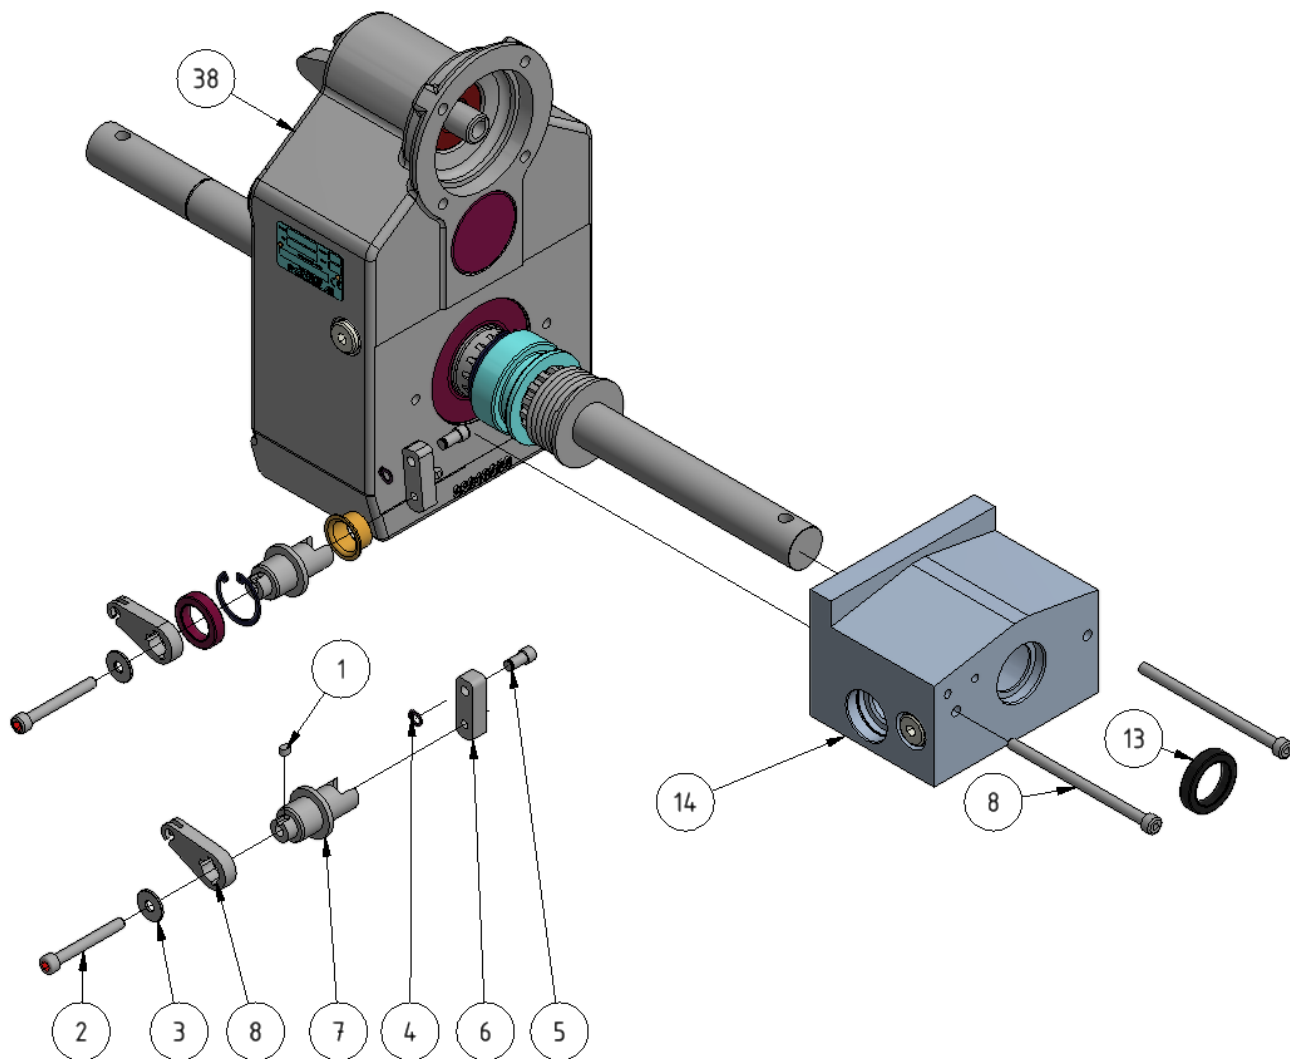

Gearbox

Part number: 93187752

Part of [Drive axle assembly](#)

ITEM	DESCRIPTION	PART NUMBER	QTY
1	Key	64044060	1
2	Screw M6 x 50	63060501R	1
3	Washer	63061816R	1
4	Lock ring SgA6	64000065	1
5	Pin	93187201	1
6	Inner arm	93187191	1
7	Axle	93187181	1
8	Outer arm	93187211	1