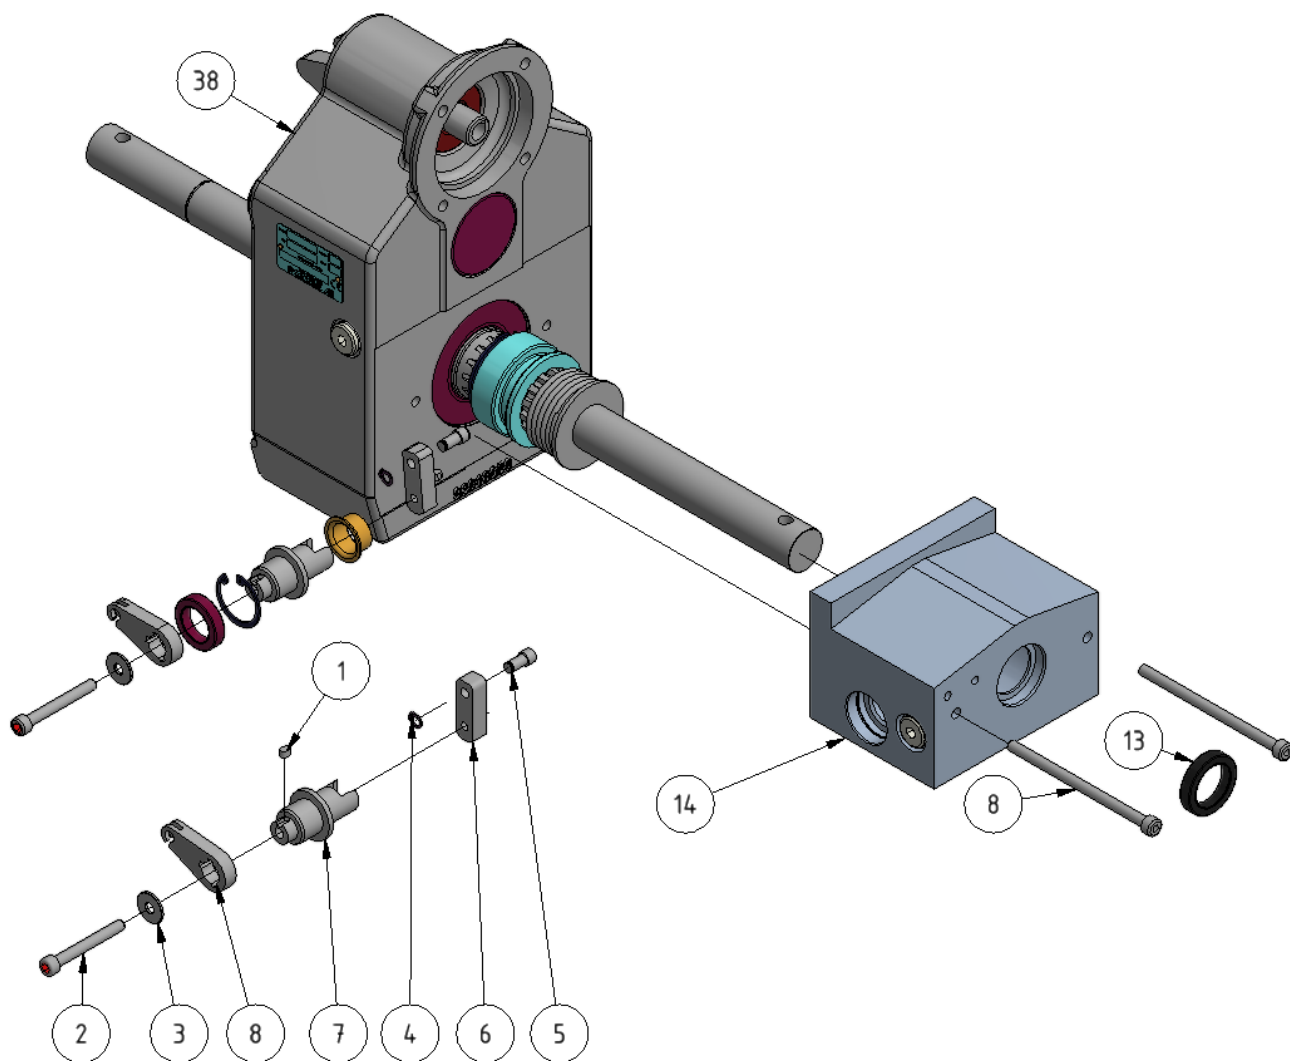

Gearbox, drive

Part number: 93187752

Part of [Drive axle assembly](#)

ITEM	DESCRIPTION	PART NUMBER	QTY
1	Key	64044060	1
2	Screw M6 x 50	63060501R	1
3	Washer	63061816R	1
4	Lock ring SgA6	64000065	1
5	Pin	93187201	1
6	Inner arm	93187191	1
7	Axle	93187181	1
8	Outer arm	93187211	1