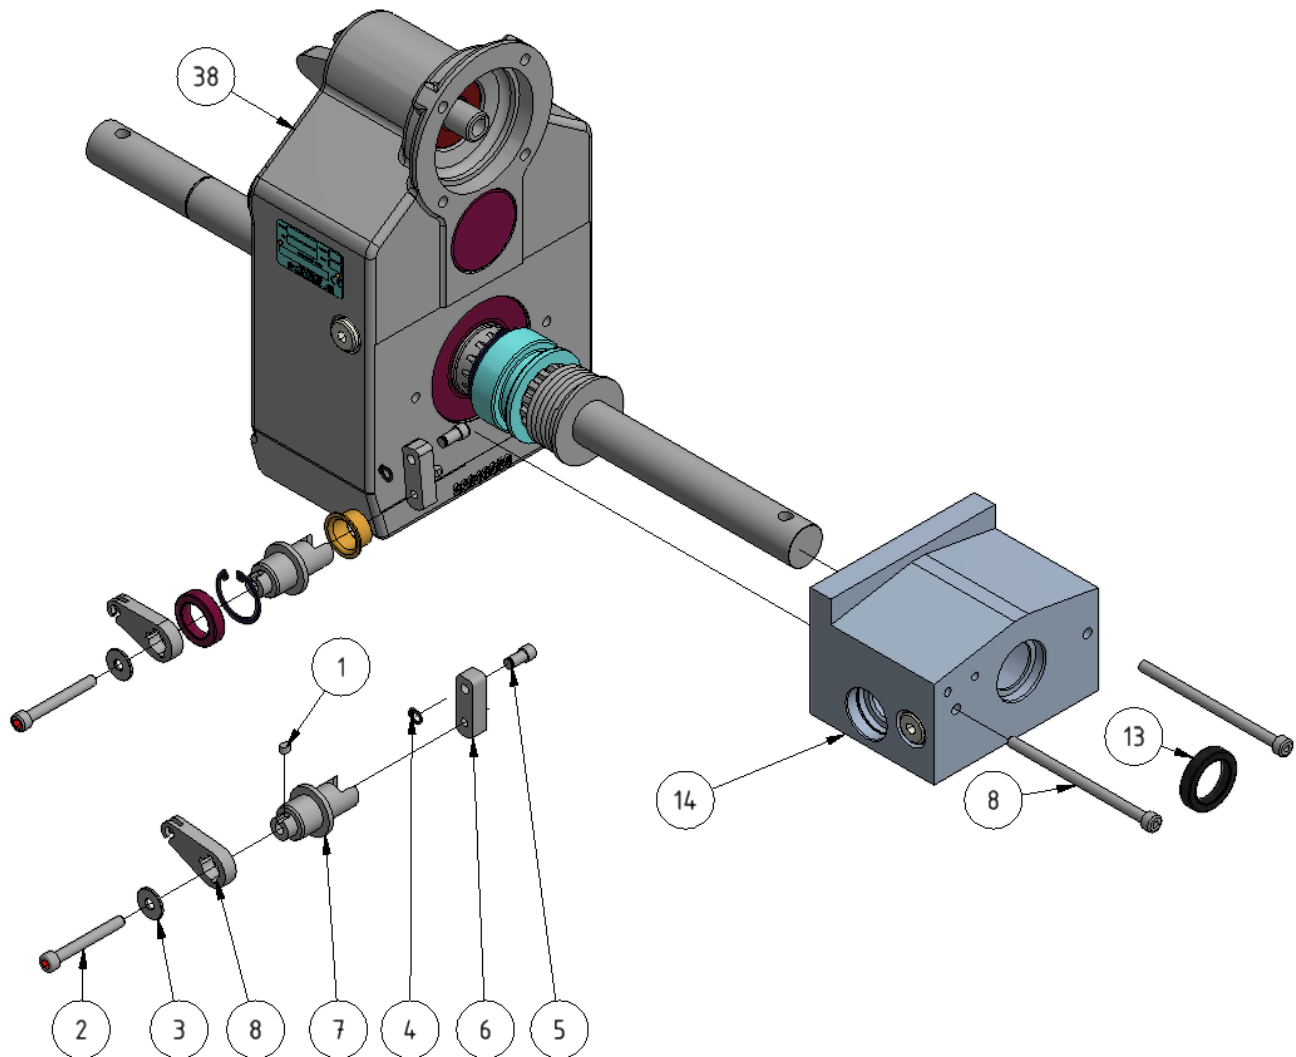

Gearbox, drive

Part number: 93187752

Part of [Drive axle assembly](#)

ITEM	DESCRIPTION	PART NUMBER	QTY
1	Key	64044060	1
2	Screw M6 x 50	63060501R	1
3	Washer	63061816R	1
4	Lock ring SgA6	64000065	1
5	Pin	93187201	1
6	Inner arm	93187191	1
7	Axle	93187181	1
8	Outer arm	93187211	1