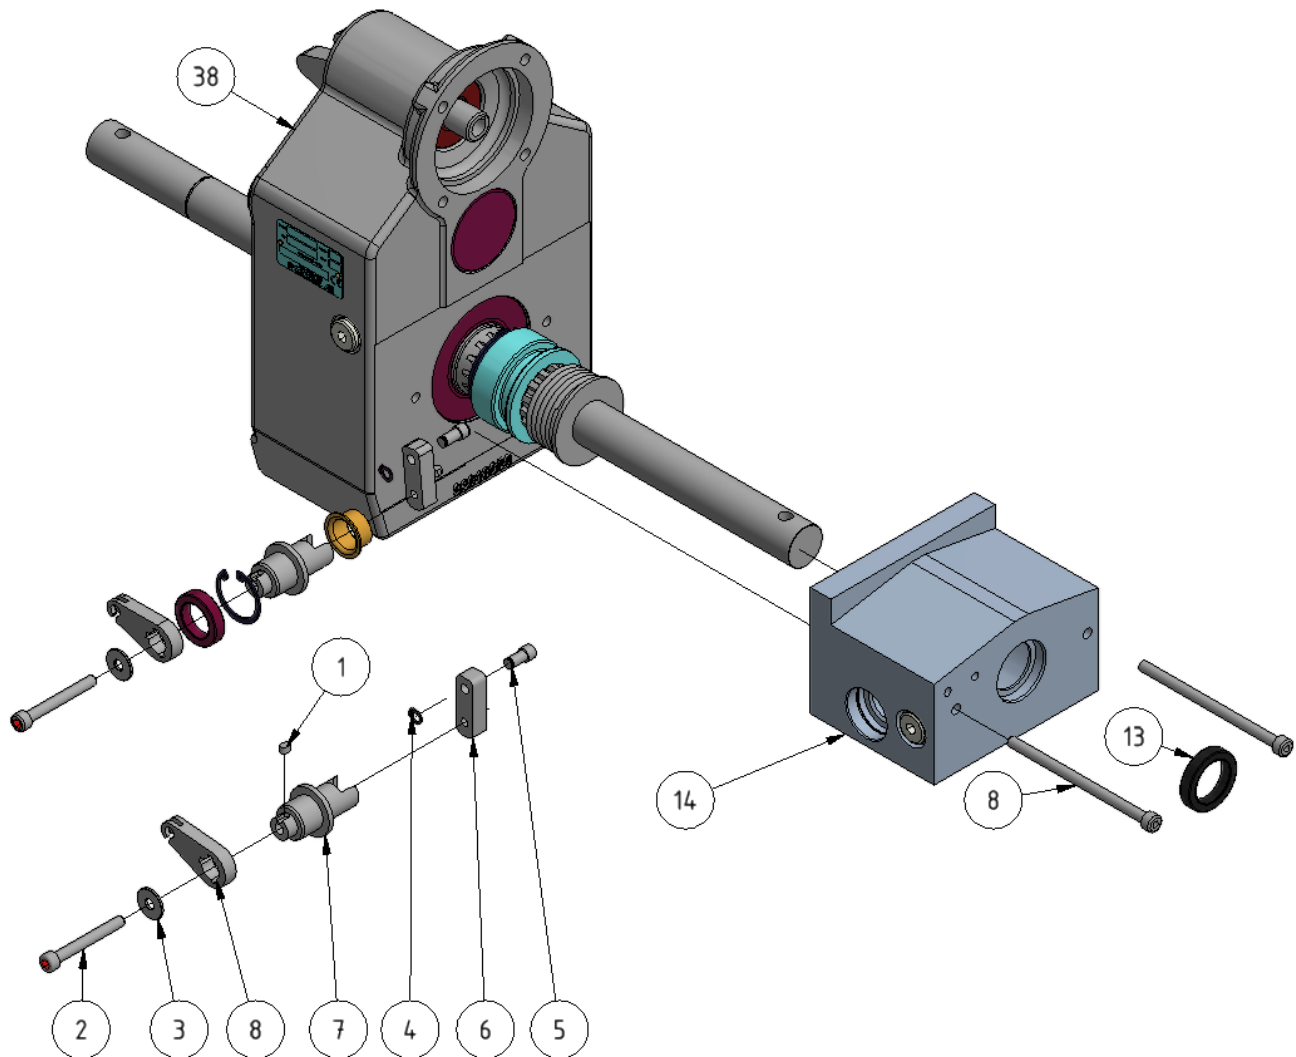

# Gearbox, drive

Part number: 93187752

Part of [Drive axle assembly](#)

ITEM	DESCRIPTION	PART NUMBER	QTY
1	Key	64044060	1
2	Screw M6 x 50	63060501R	1
3	Washer	63061816R	1
4	Lock ring SgA6	64000065	1
5	Pin	93187201	1
6	Inner arm	93187191	1
7	Axle	93187181	1
8	Outer arm	93187211	1