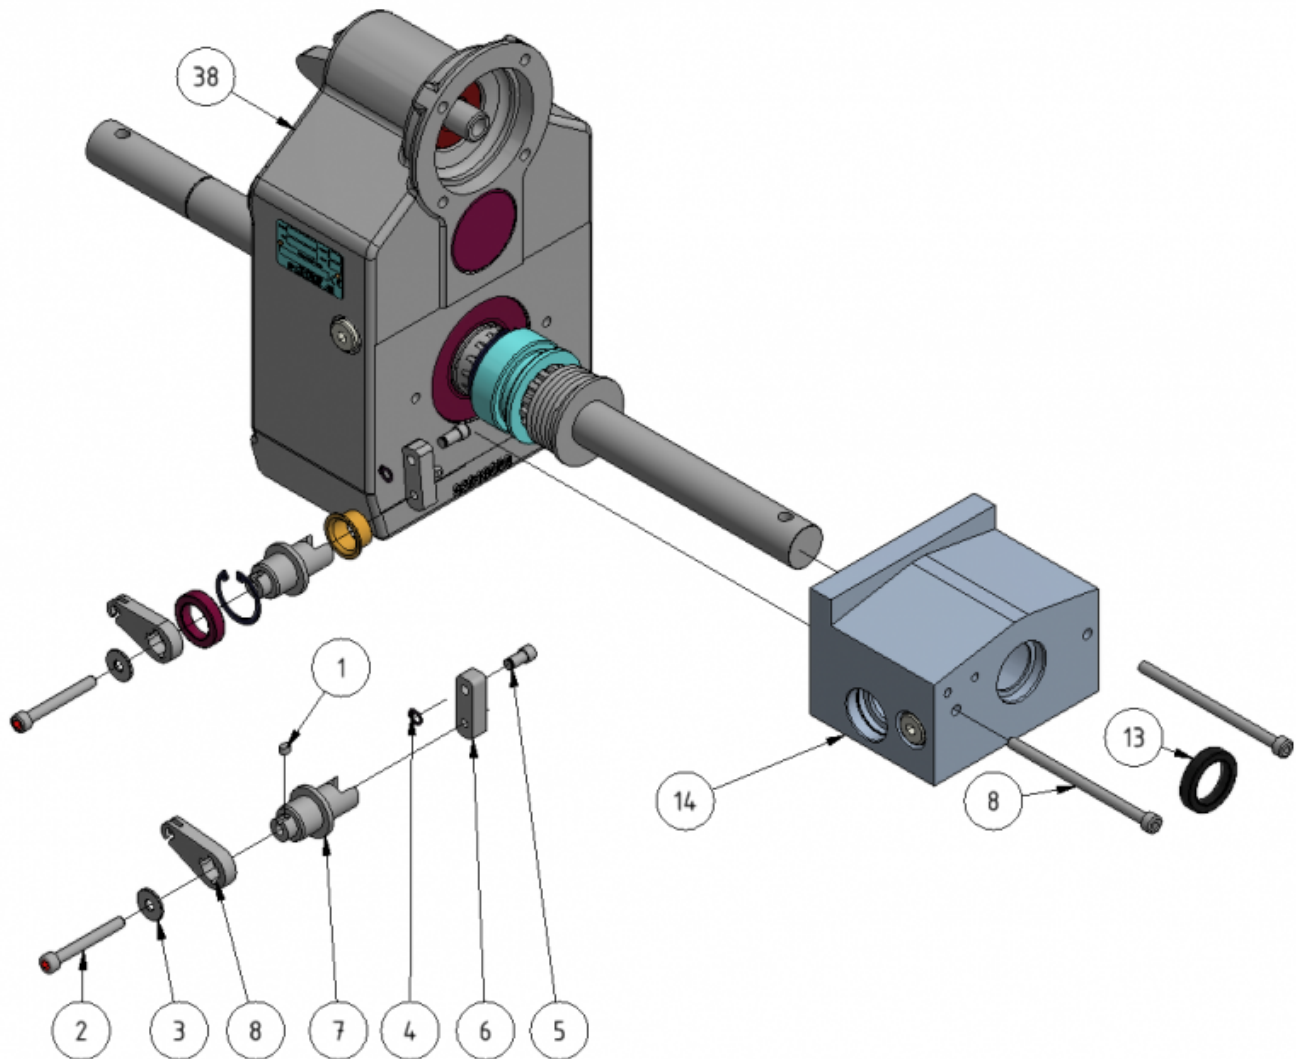

# Gearbox, drive

Part number: 93187752

Part of [Drive axle assembly](#)

ITEM	DESCRIPTION	PART NUMBER	QTY
1	Key	64044060	1
2	Screw M6 x 50	63060501R	1
3	Washer	63061816R	1
4	Lock ring SgA6	64000065	1
5	Pin	93187201	1
6	Inner arm	93187191	1
7	Axle	93187181	1
8	Outer arm	93187211	1