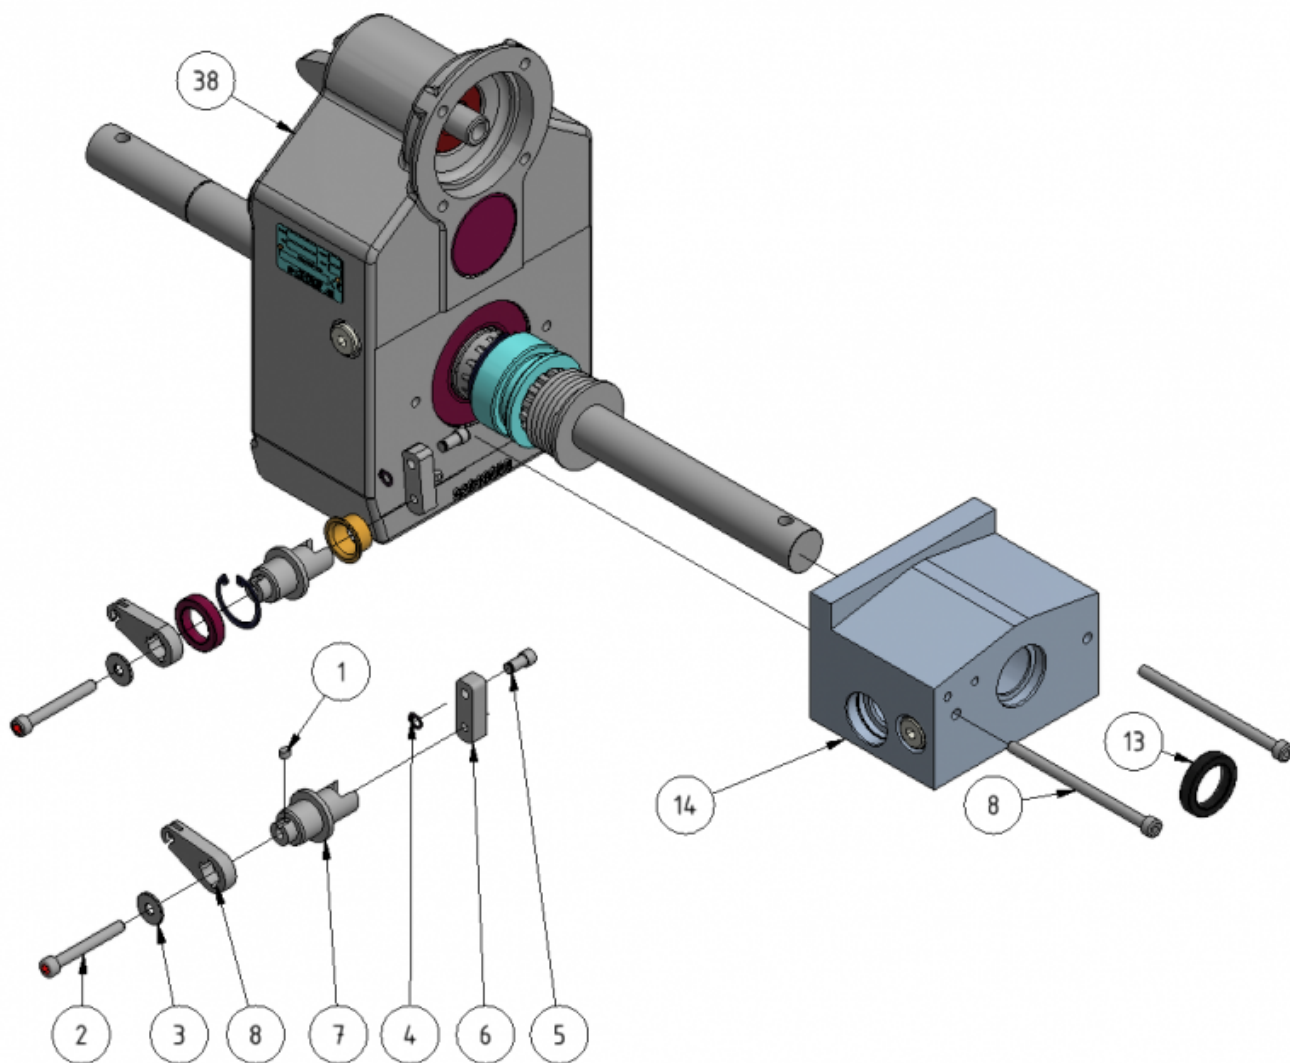

Gearbox, drive

Part number: 93187752

Part of [Drive axle assembly](#)

ITEM	DESCRIPTION	PART NUMBER	QTY
1	Key	64044060	1
2	Screw M6 x 50	63060501R	1
3	Washer	63061816R	1
4	Lock ring SgA6	64000065	1
5	Pin	93187201	1
6	Inner arm	93187191	1
7	Axle	93187181	1
8	Outer arm	93187211	1