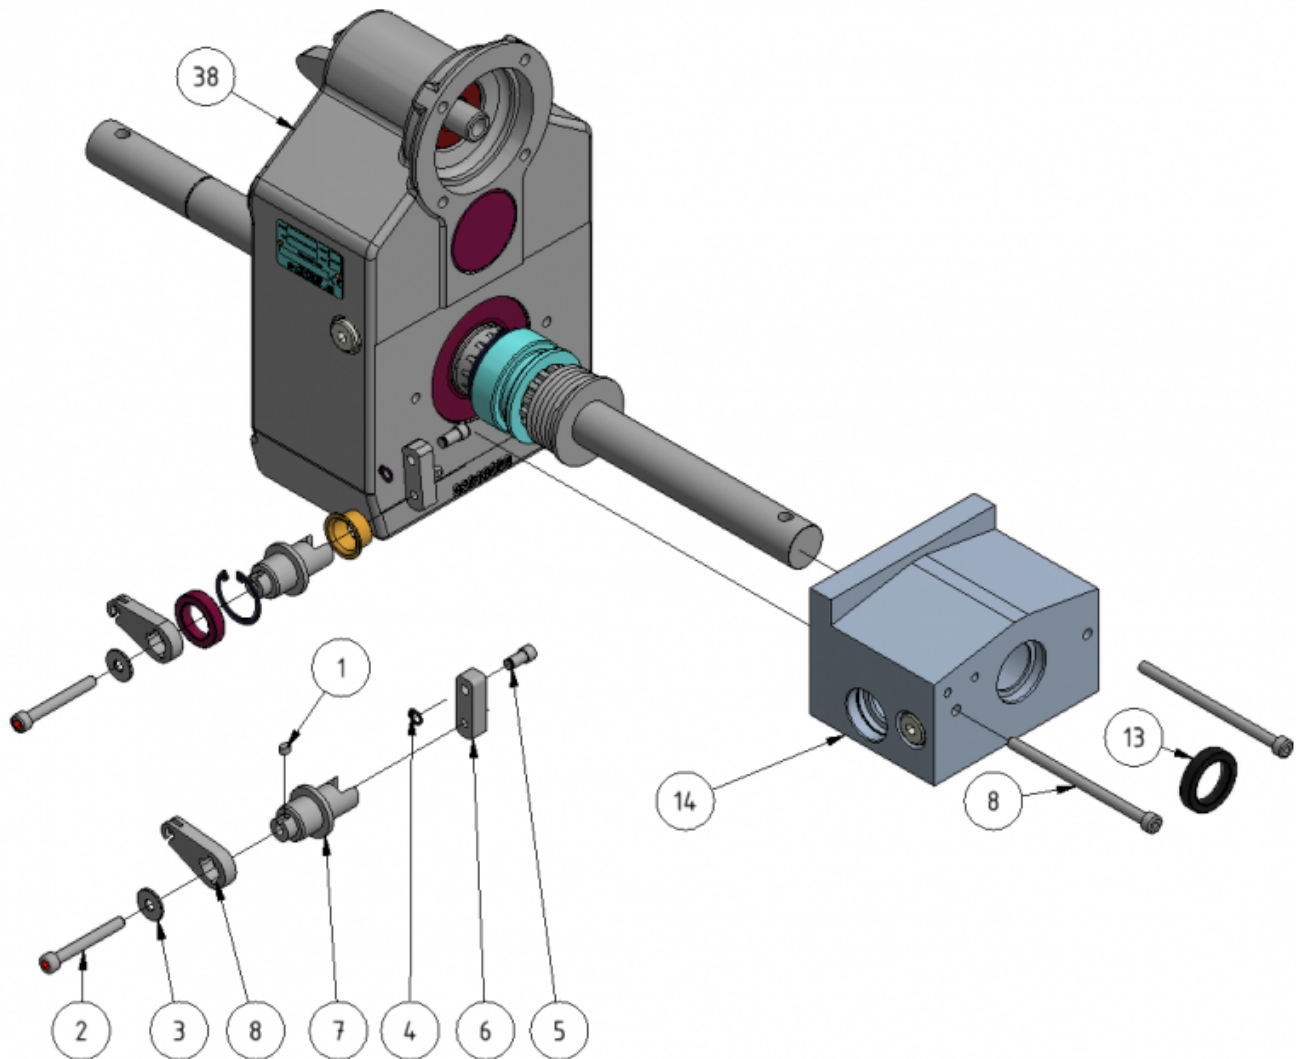

Gearbox, drive

Part number: 93187752

Part of [Drive axle assembly](#)

ITEM	DESCRIPTION	PART NUMBER	QTY
1	Key	64044060	1
2	Screw M6 x 50	63060501R	1
3	Washer	63061816R	1
4	Lock ring SgA6	64000065	1
5	Pin	93187201	1
6	Inner arm	93187191	1
7	Axle	93187181	1
8	Outer arm	93187211	1