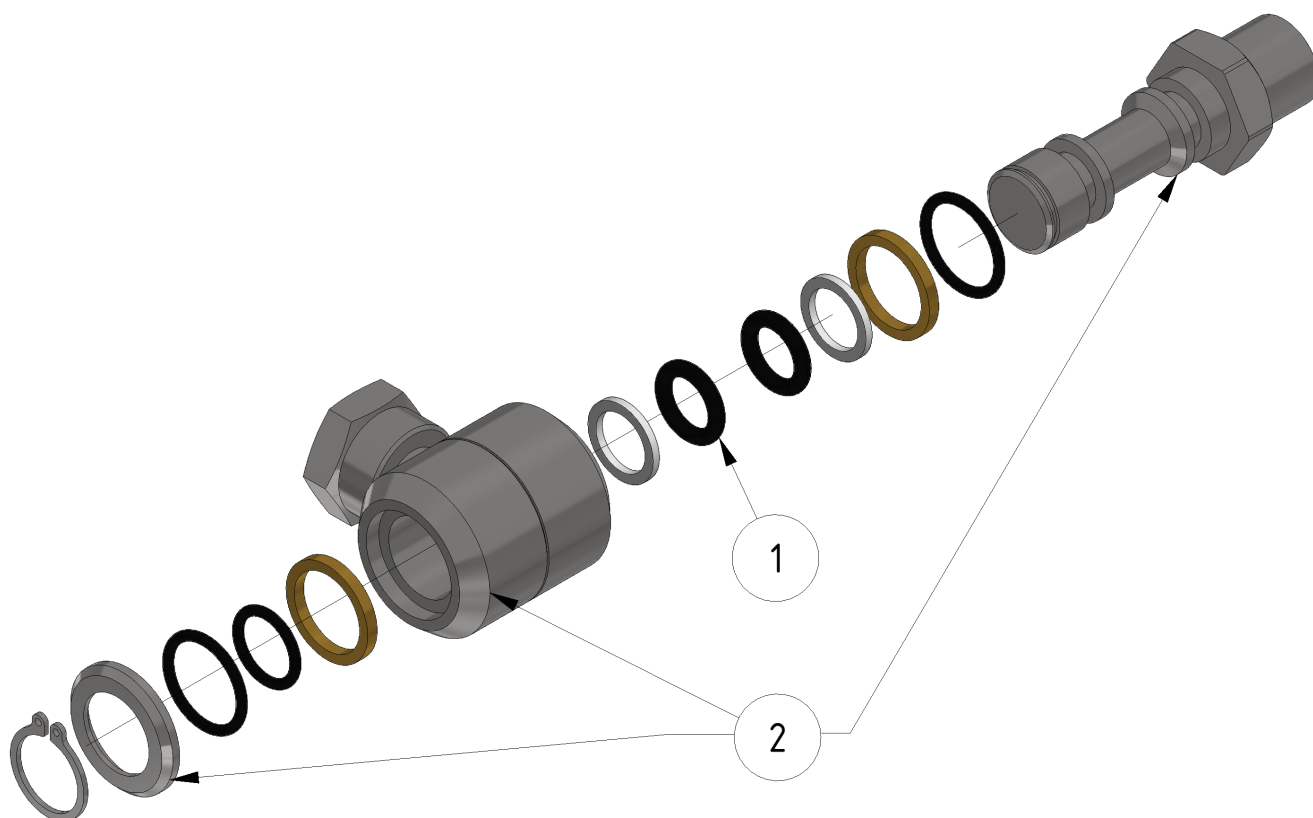

Swivel with angle

Part of [EVO Cleaner assembly 2 - 1109502](#) and [Arm assembly](#)

ITEM	DESCRIPTION	PART NUMBER	QTY
1	Repair kit	964021	1

From:
<https://wiki.envirologic.se/> - **Envirologic Support Wiki**

Permanent link:
<https://wiki.envirologic.se/doku.php/service:spl:961003v?rev=1601208161>

Last update: **2020/09/27 05:02**