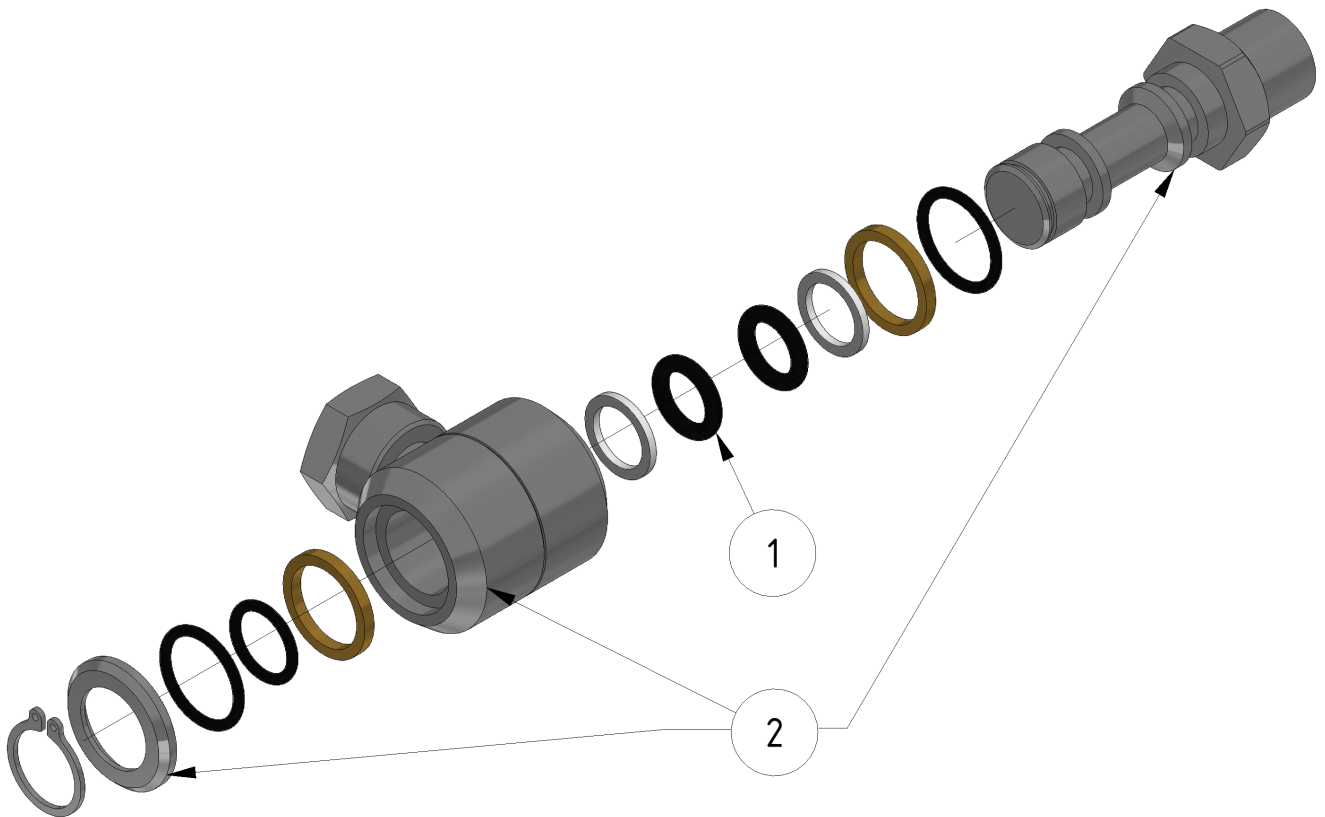

Swivel with angle

Part of [EVO Cleaner assembly 2 - 1109502](#) and [Arm assembly](#)

ITEM	DESCRIPTION	PART NUMBER	QTY
1	Repair kit	964021	1

From:
<https://wiki.envirologic.se/> - **Envirologic Support Wiki**

Permanent link:
<https://wiki.envirologic.se/doku.php/service:spl:961003v?rev=1601208161>

Last update: **2020/09/27 05:02**