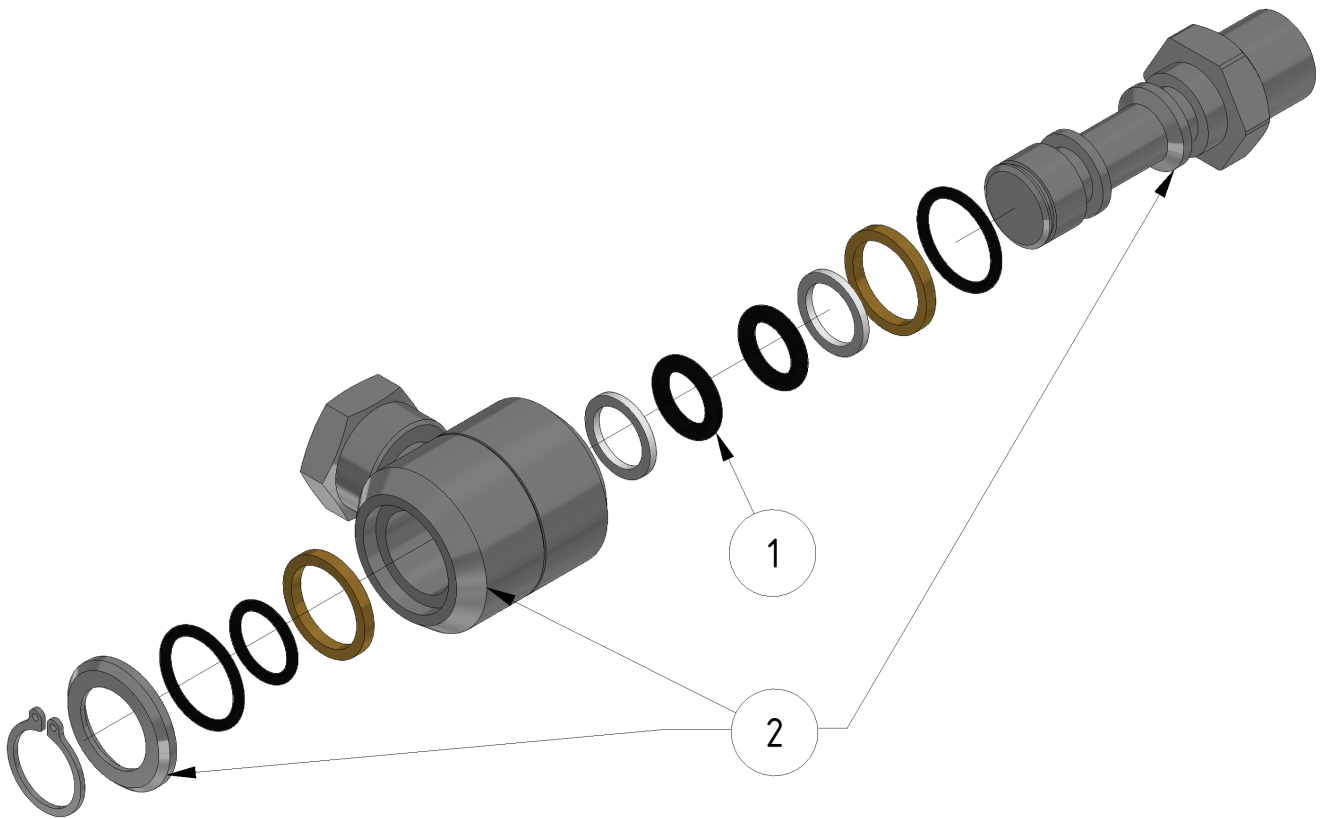

Swivel with angle

Part of [EVO Cleaner assembly 2 - 1109502](#) and [Arm assembly](#)

ITEM	DESCRIPTION	PART NUMBER	QTY
1	Repair kit	964021	1

From:
<https://wiki.envirologic.se/> - **Envirologic Support Wiki**

Permanent link:
<https://wiki.envirologic.se/doku.php/service:spl:961003v?rev=1601208161>

Last update: **2020/09/27 05:02**