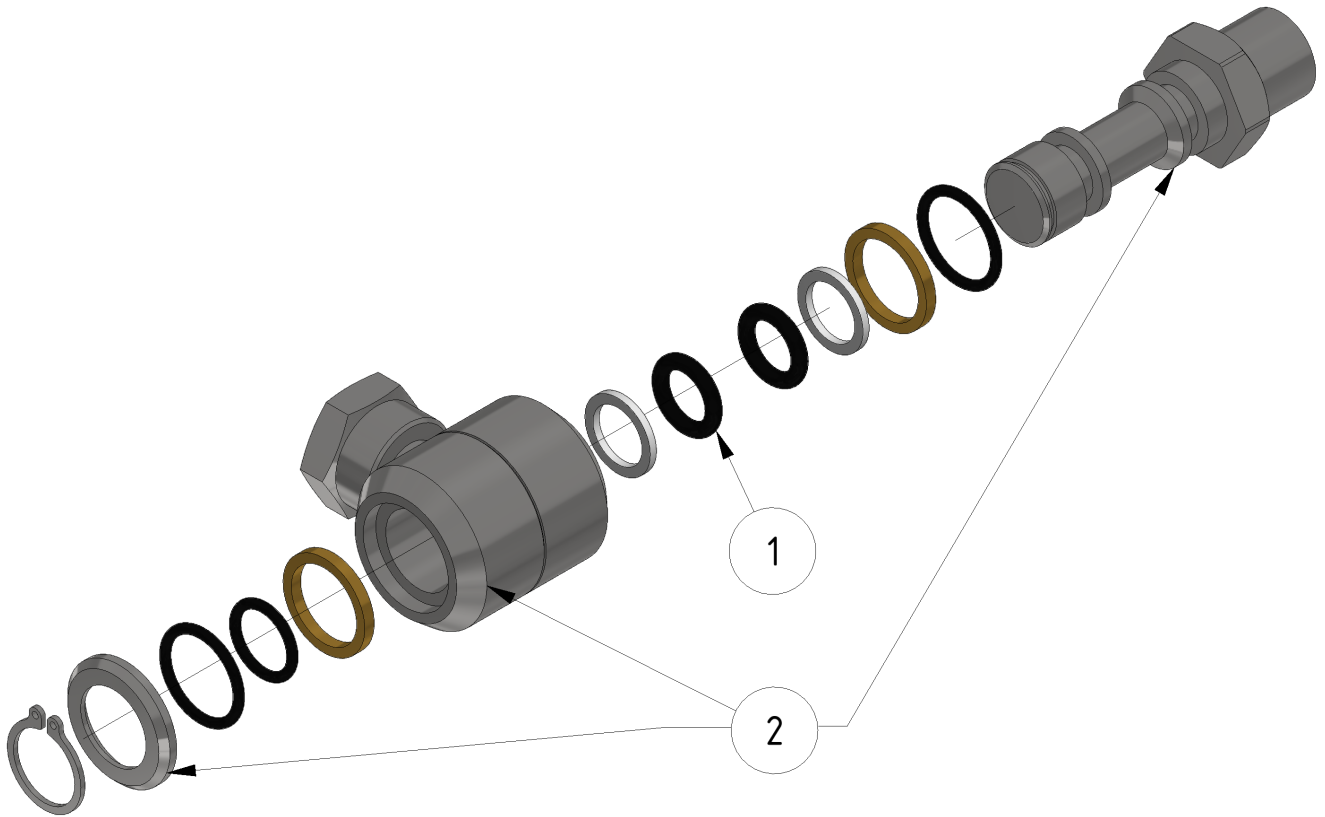

Swivel with angle

Part of [EVO Cleaner assembly 2 - 1109502](#) and [Arm assembly](#)

ITEM	DESCRIPTION	PART NUMBER	QTY
1	Repair kit	964021	1

From:
<https://wiki.envirologic.se/> - **Envirologic Support Wiki**

Permanent link:
<https://wiki.envirologic.se/doku.php/service:spl:961003v?rev=1601271567>

Last update: **2020/09/27 22:39**