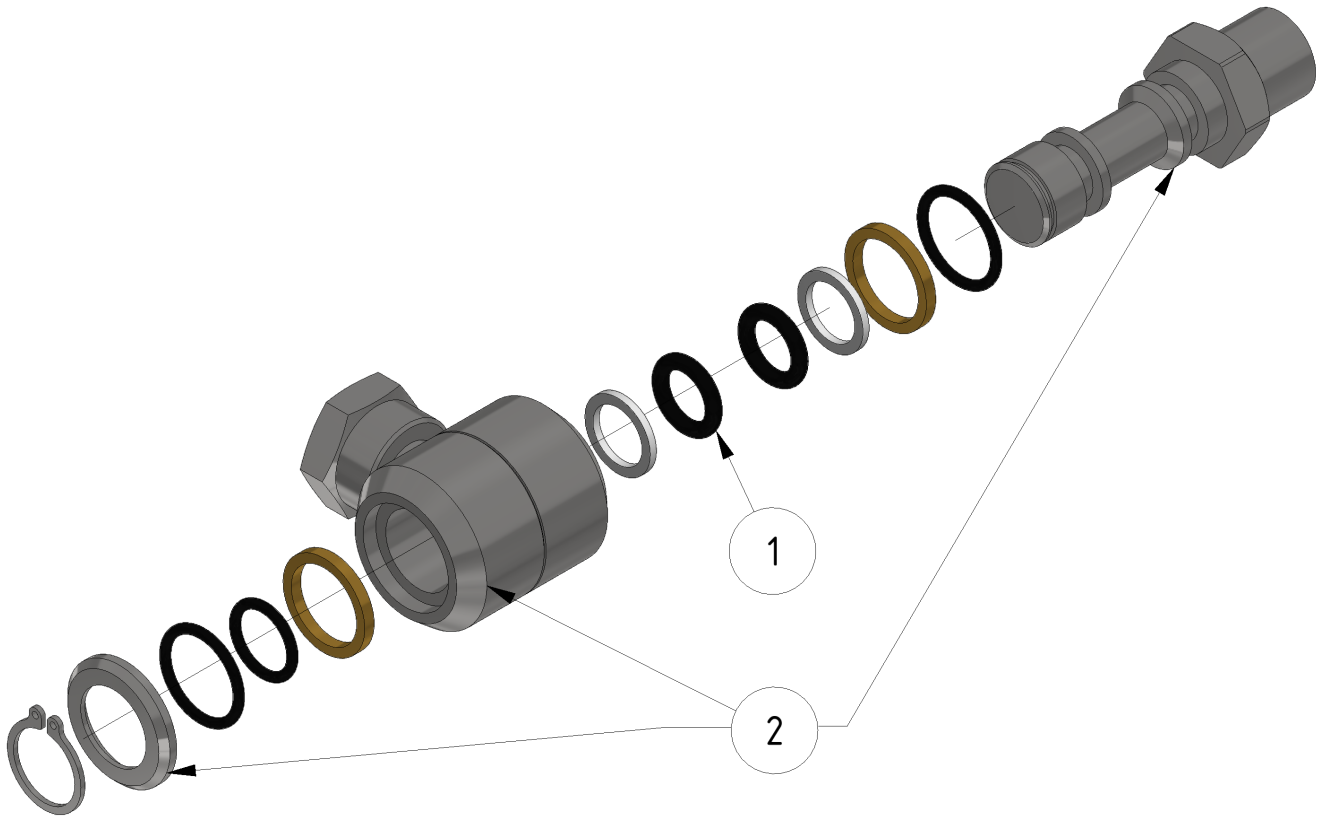

# Swivel with angle

Part of [EVO Cleaner assembly 2 - 1109502](#) and [Arm assembly](#)

ITEM	DESCRIPTION	PART NUMBER	QTY
1	Repair kit	964021	1

From:  
<https://wiki.envirologic.se/> - **Envirologic Support Wiki**

Permanent link:  
<https://wiki.envirologic.se/doku.php/service:spl:961003v?rev=1601271567>

Last update: **2020/09/27 22:39**