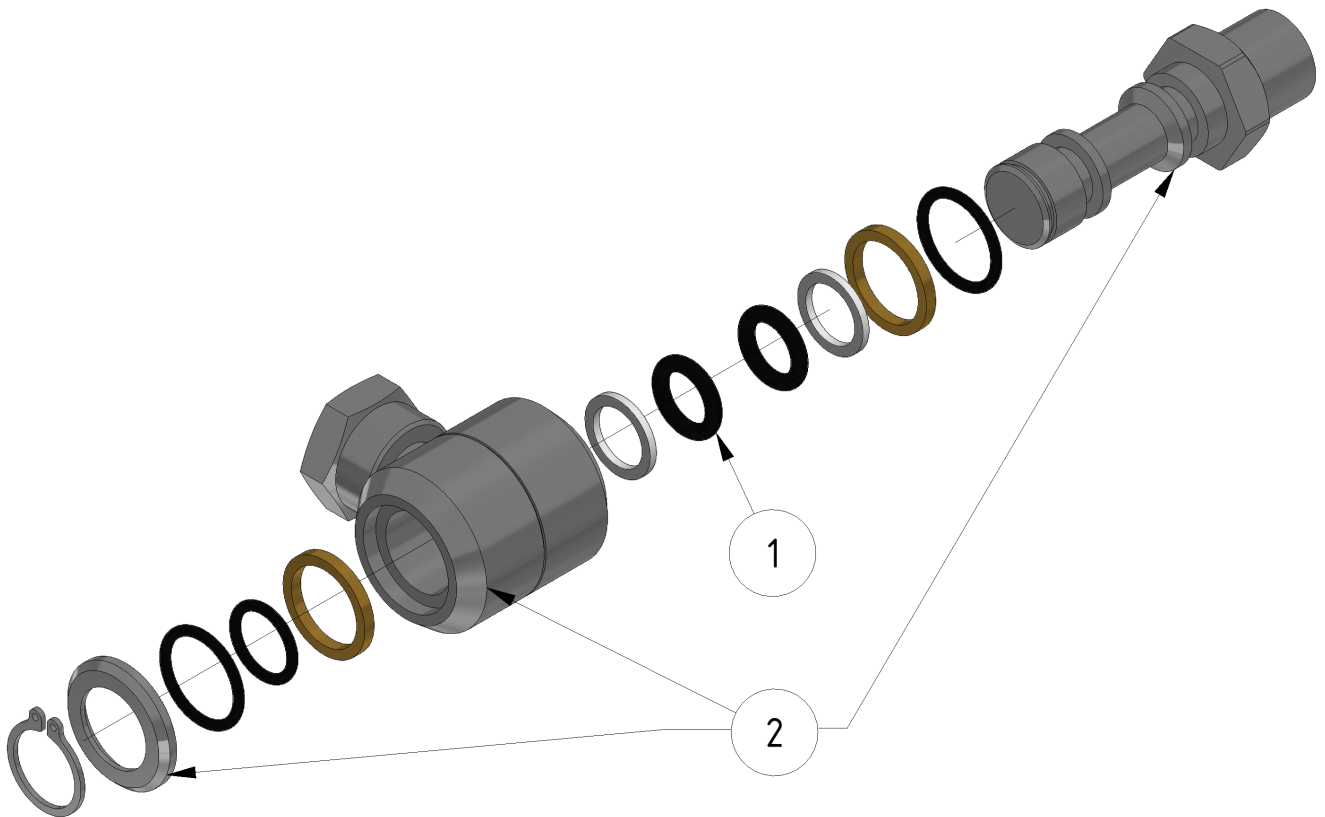

# Swivel with angle

Part of [EVO Cleaner assembly 2 - 1109502](#) and [Arm assembly](#)

ITEM	DESCRIPTION	PART NUMBER	QTY
1	Repair kit	964021	1

From:  
<https://wiki.envirologic.se/> - **Envirologic Support Wiki**

Permanent link:  
<https://wiki.envirologic.se/doku.php/service:spl:961003v?rev=1601271567>

Last update: **2020/09/27 22:39**