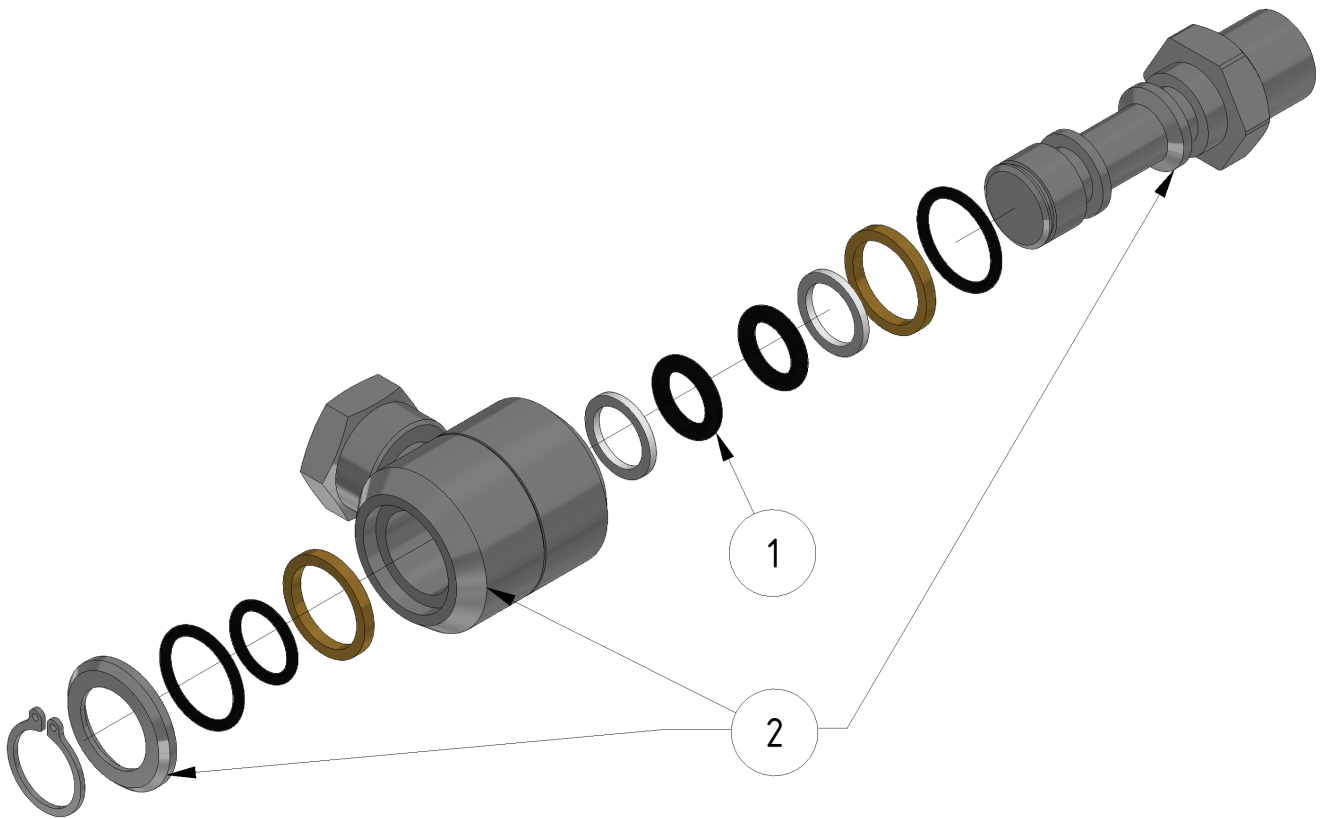

# Swivel with angle

Part of [EVO Cleaner assembly 2 - 1109502](#) and [Arm assembly](#)

ITEM	DESCRIPTION	PART NUMBER	QTY
1	Repair kit	964021	1

From:  
<https://wiki.envirologic.se/> - **Envirologic Support Wiki**

Permanent link:  
<https://wiki.envirologic.se/doku.php/service:spl:961003v?rev=1601271662>

Last update: **2020/09/27 22:41**