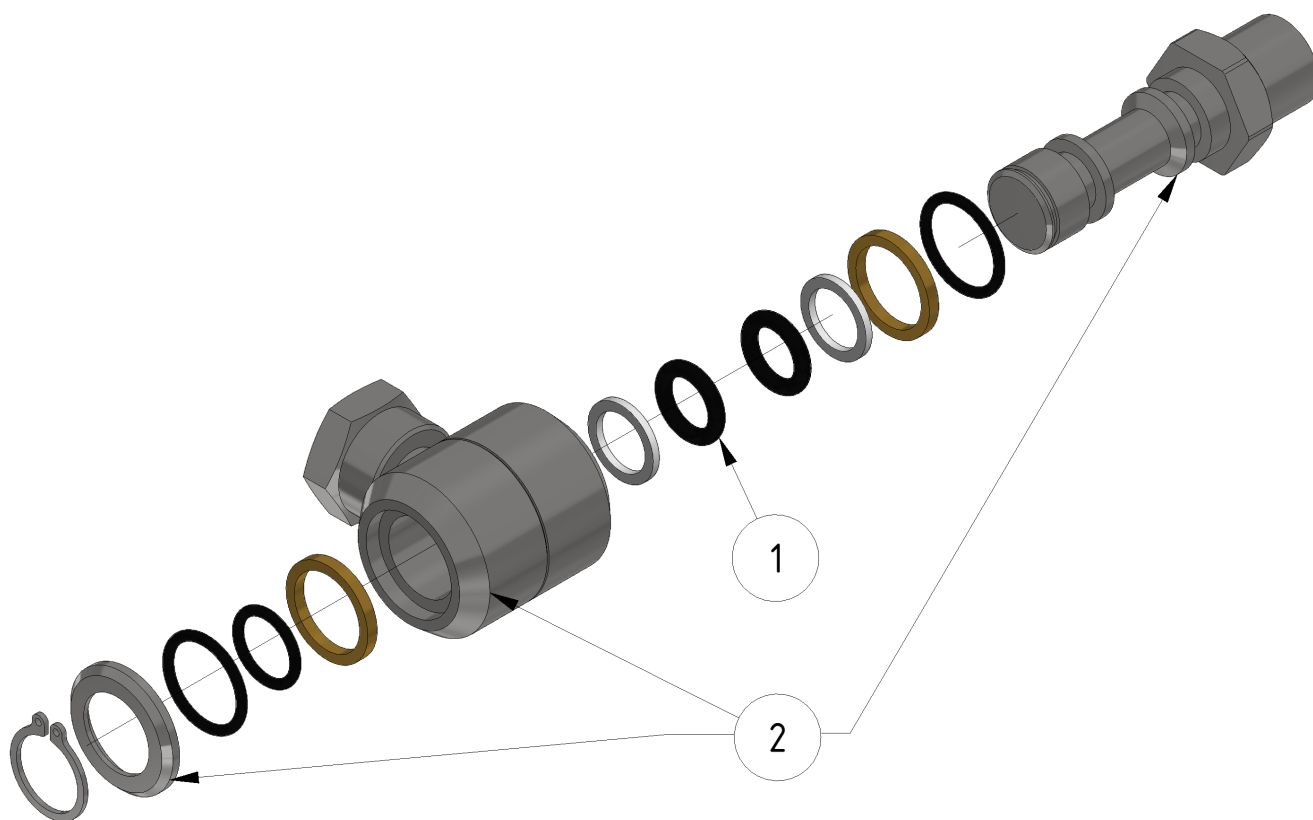

Swivel with angle

Part of [EVO Cleaner assembly 2 - 1109502](#) and [Arm assembly](#)

ITEM	DESCRIPTION	PART NUMBER	QTY
1	Repair kit	964021	1

From:
<https://wiki.envirologic.se/> - **Envirologic Support Wiki**

Permanent link:
<https://wiki.envirologic.se/doku.php/service:spl:961003v?rev=1601271662>

Last update: **2020/09/27 22:41**