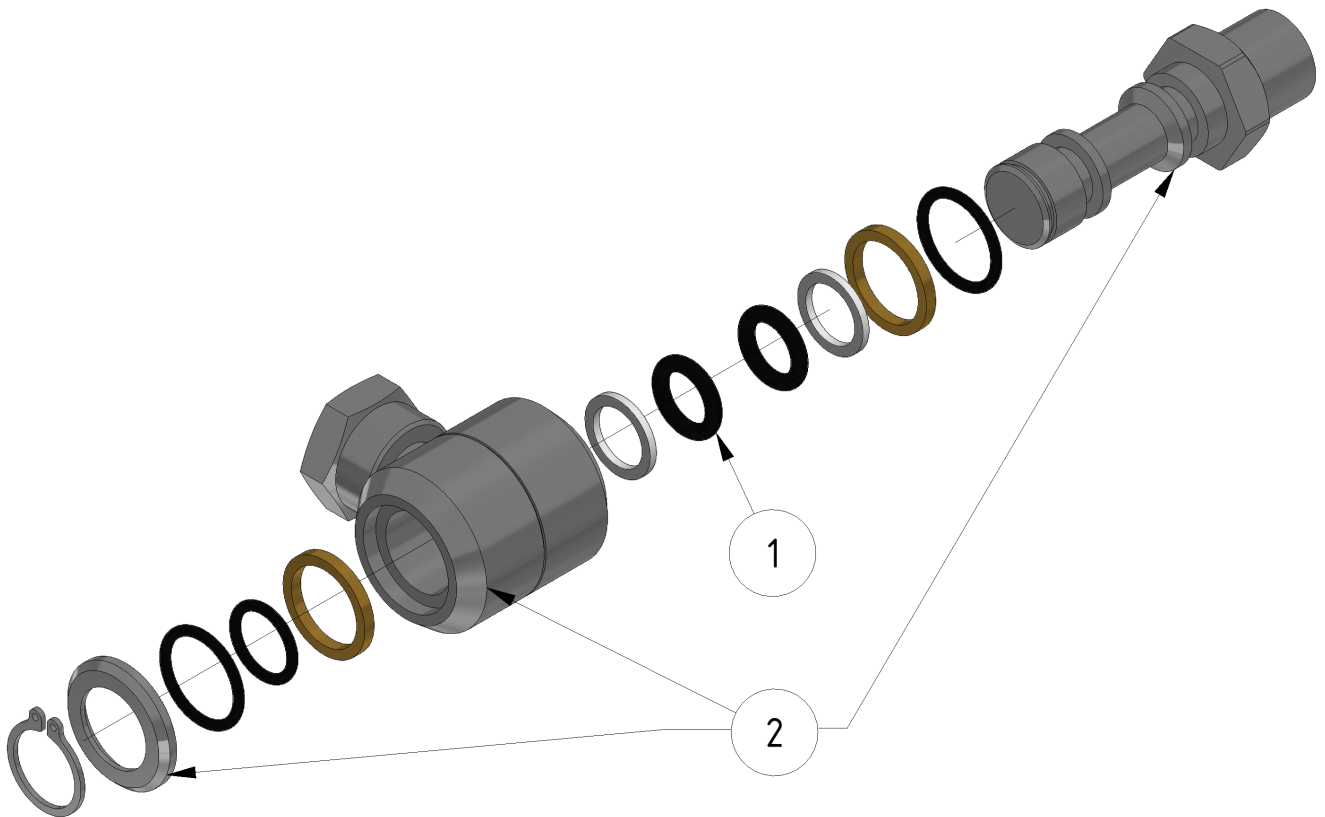

Swivel with angle

Part of [EVO Cleaner assembly 2 - 1109502](#) and [Arm assembly](#)

ITEM	DESCRIPTION	PART NUMBER	QTY
1	Repair kit	964021	1

From:
<https://wiki.envirologic.se/> - **Envirologic Support Wiki**

Permanent link:
<https://wiki.envirologic.se/doku.php/service:spl:961003v?rev=1601271662>

Last update: **2020/09/27 22:41**