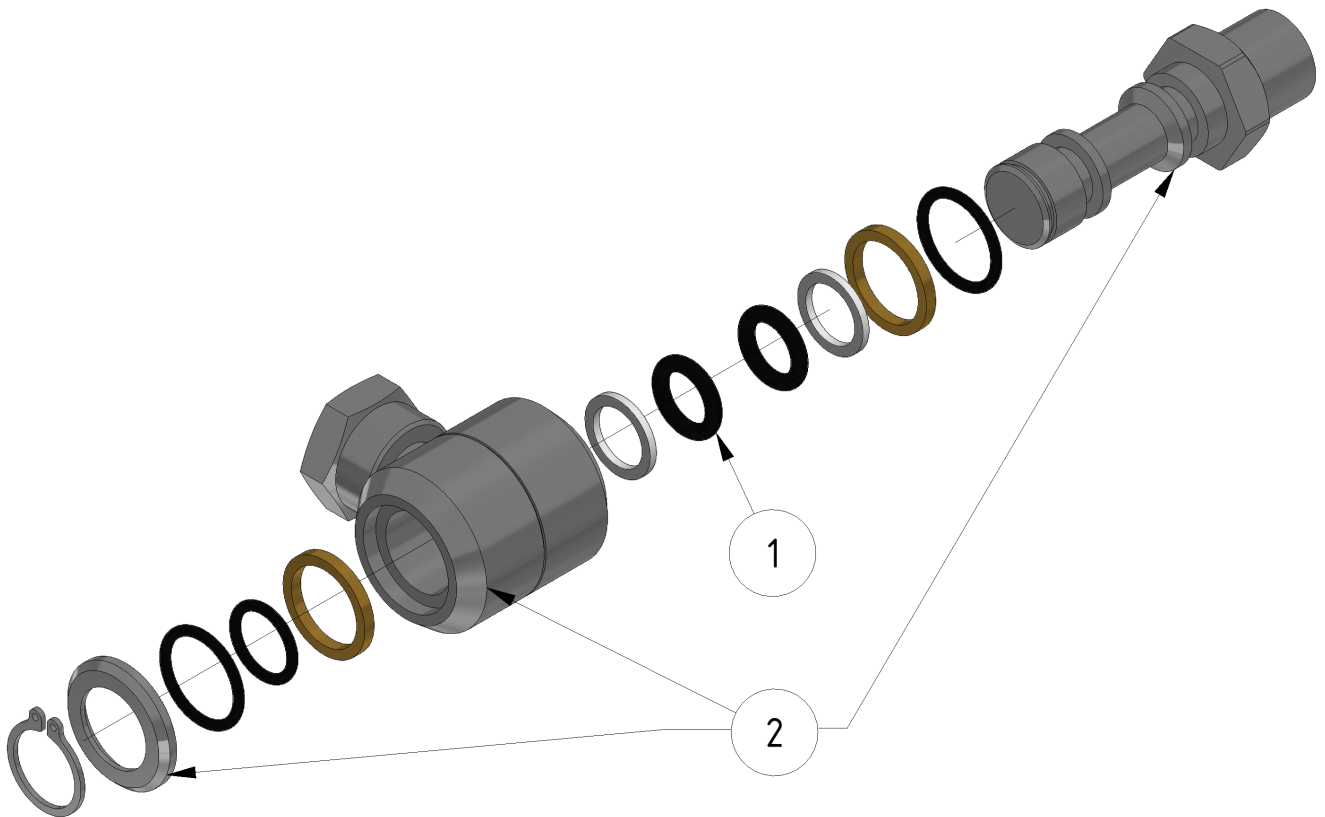

# Swivel with angle

Part of [EVO Cleaner assembly 2 - 1109502](#) and [Arm assembly](#)

ITEM	DESCRIPTION	PART NUMBER	QTY
1	Repair kit	964021	1

From:  
<https://wiki.envirologic.se/> - **Envirologic Support Wiki**

Permanent link:  
<https://wiki.envirologic.se/doku.php/service:spl:961003v?rev=1601271734>

Last update: **2020/09/27 22:42**