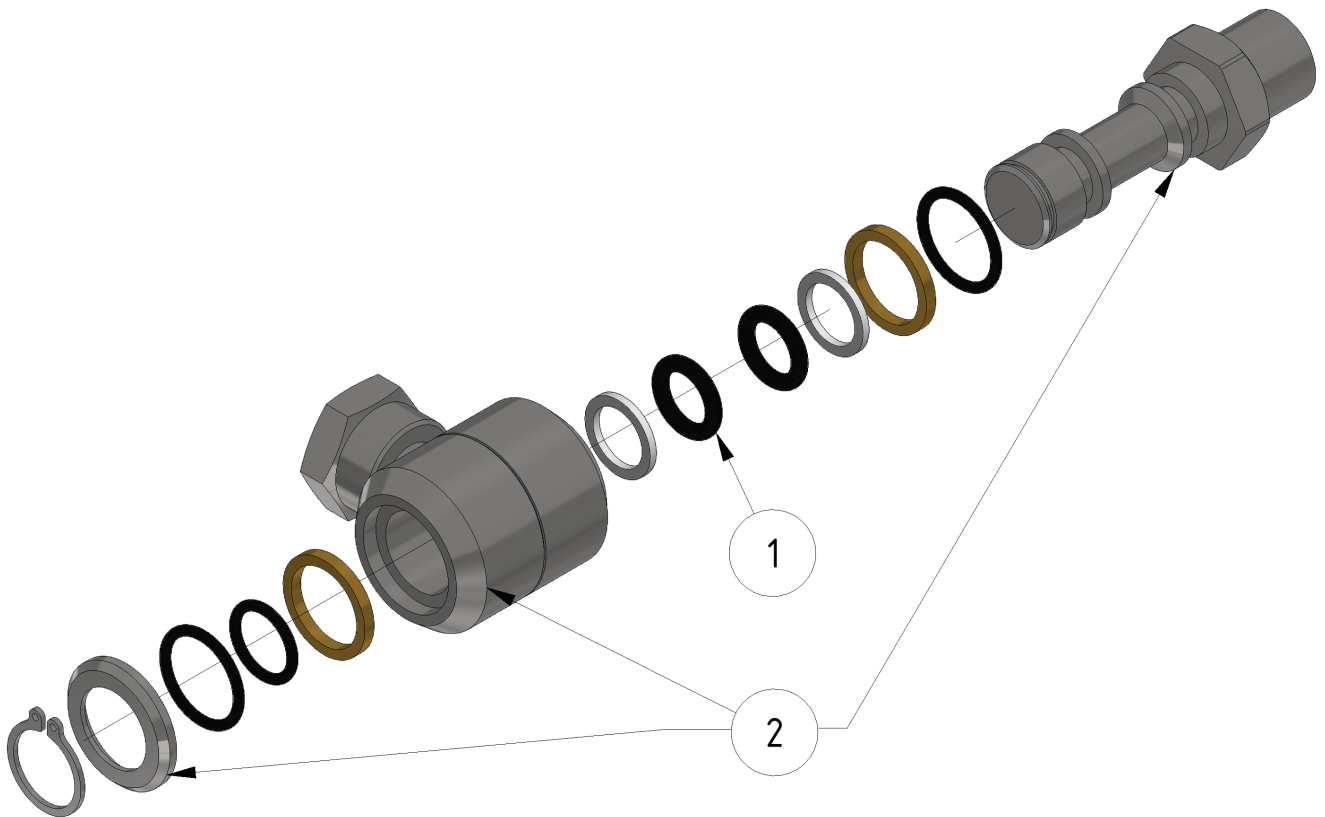

Swivel with angle

Part of [EVO Cleaner assembly 2 - 1109502](#) and [Arm assembly](#)

ITEM	DESCRIPTION	PART NUMBER	QTY
1	Repair kit	964021	1

From:
<https://wiki.envirologic.se/> - **Envirologic Support Wiki**

Permanent link:
<https://wiki.envirologic.se/doku.php/service:spl:961003v?rev=1601271734>

Last update: **2020/09/27 22:42**