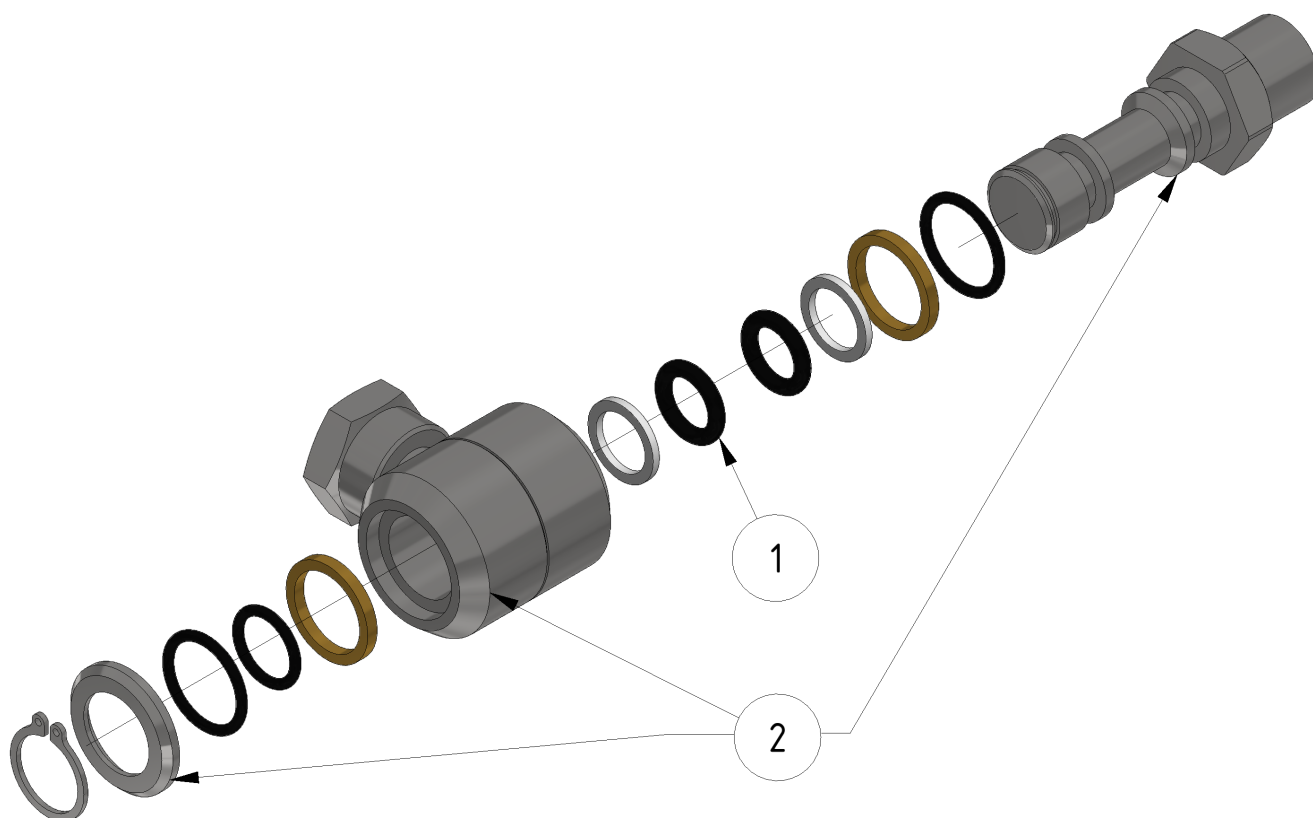

Swivel with angle

Part of [EVO Cleaner assembly 2 - 1109502](#) and [Arm assembly](#)

ITEM	DESCRIPTION	PART NUMBER	QTY
1	Repair kit	964021	1

From: <https://wiki.envirologic.se/> - **Envirologic Support Wiki**

Permanent link: <https://wiki.envirologic.se/doku.php/service:spl:961003v?rev=1601271734>

Last update: **2020/09/27 22:42**