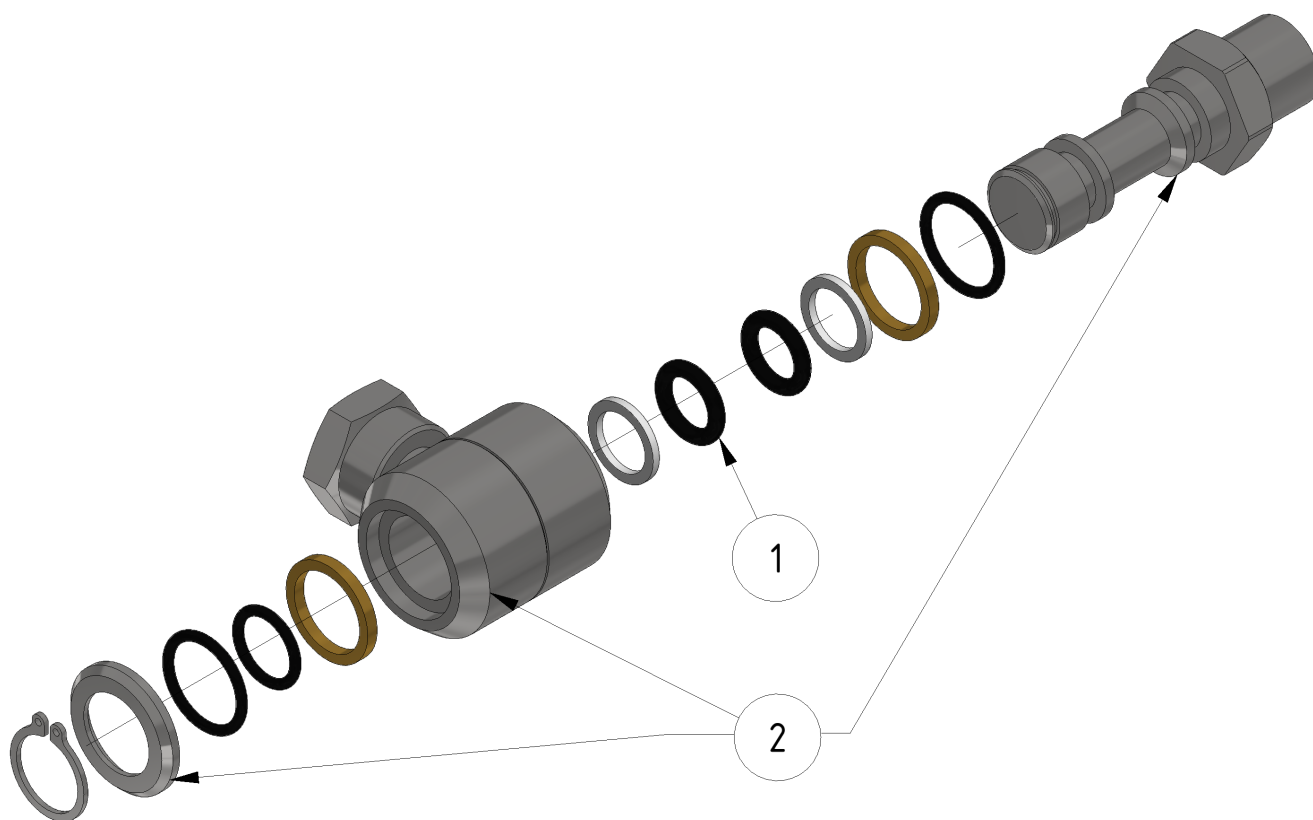

Swivel with angle

Part of [EVO Cleaner assembly 2 - 1109502](#) and [Arm assembly](#)

ITEM	DESCRIPTION	PART NUMBER	QTY
1	Repair kit	964021	1

From:
<https://wiki.envirologic.se/> - **Envirologic Support Wiki**

Permanent link:
<https://wiki.envirologic.se/doku.php/service:spl:961003v?rev=1601271765>

Last update: **2020/09/27 22:42**