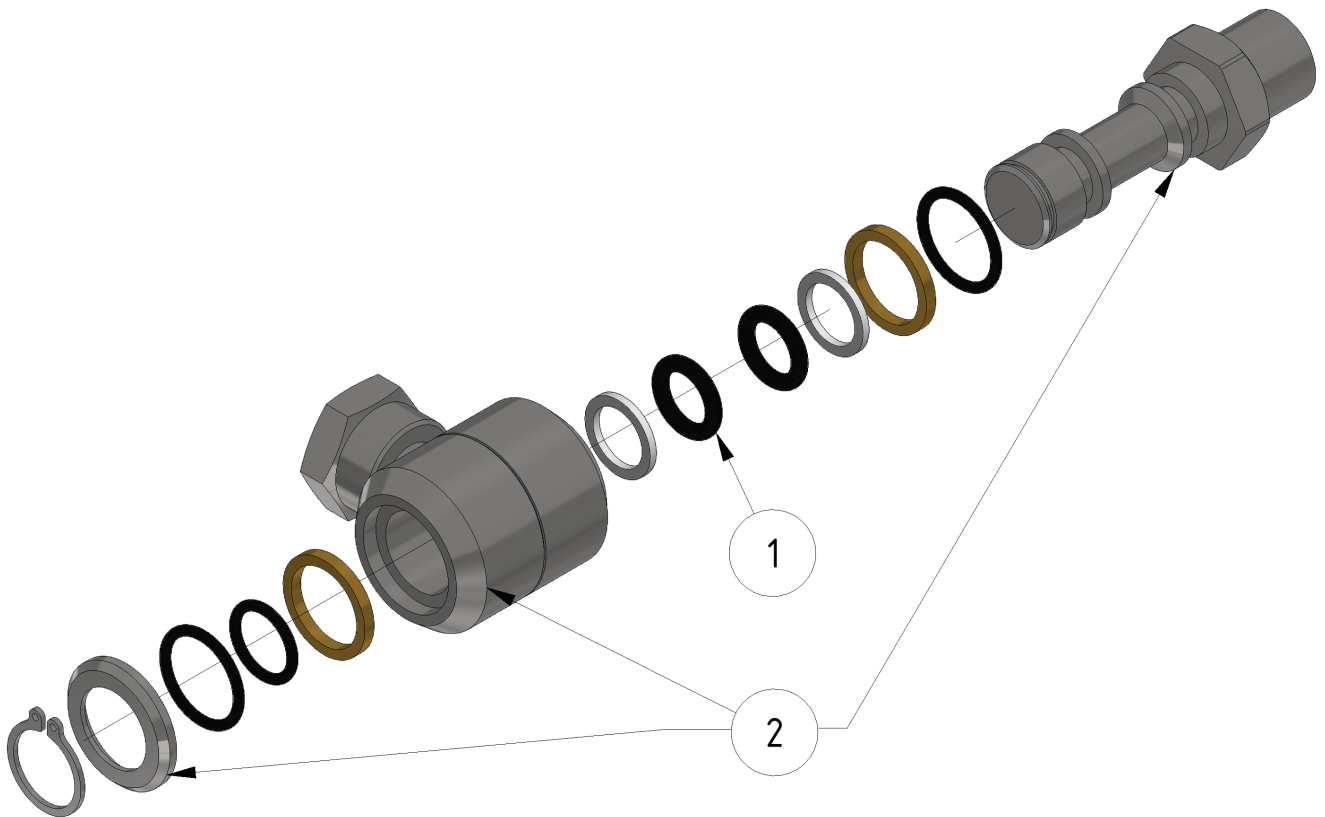

Swivel with angle

Part of [EVO Cleaner assembly 2 - 1109502](#) and [Arm assembly](#)

ITEM	DESCRIPTION	PART NUMBER	QTY
1	Repair kit	964021	1

From:
<https://wiki.envirologic.se/> - **Envirologic Support Wiki**

Permanent link:
<https://wiki.envirologic.se/doku.php/service:spl:961003v?rev=1601271765>

Last update: **2020/09/27 22:42**