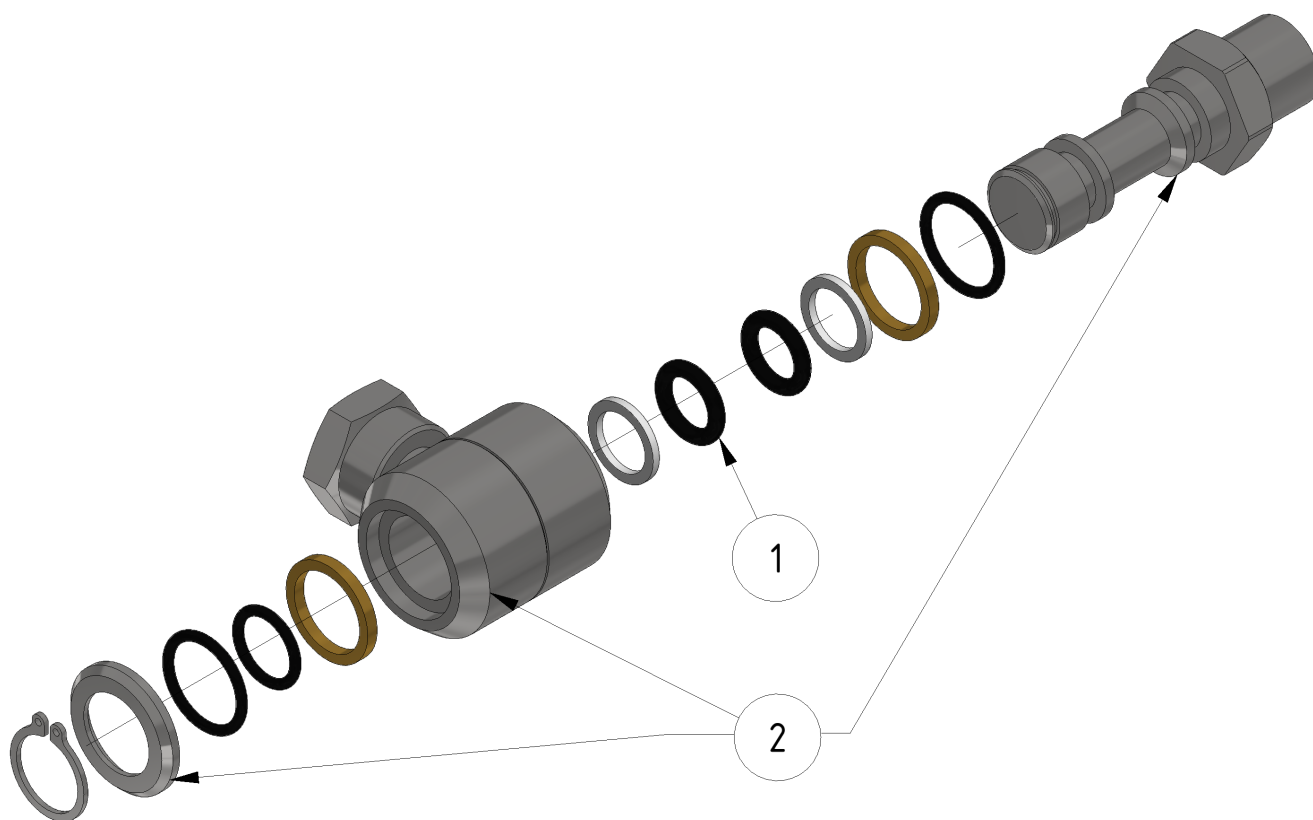

Swivel with angle

Part of [EVO Cleaner assembly 2 - 1109502](#) and [Arm assembly](#)

ITEM	DESCRIPTION	PART NUMBER	QTY
1	Repair kit	964021	1
2	Swivel, angled	961003V	1

From:
<https://wiki.envirologic.se/> - **Envirologic Support Wiki**

Permanent link:
<https://wiki.envirologic.se/doku.php/service:spl:961003v?rev=1601271800>

Last update: **2020/09/27 22:43**