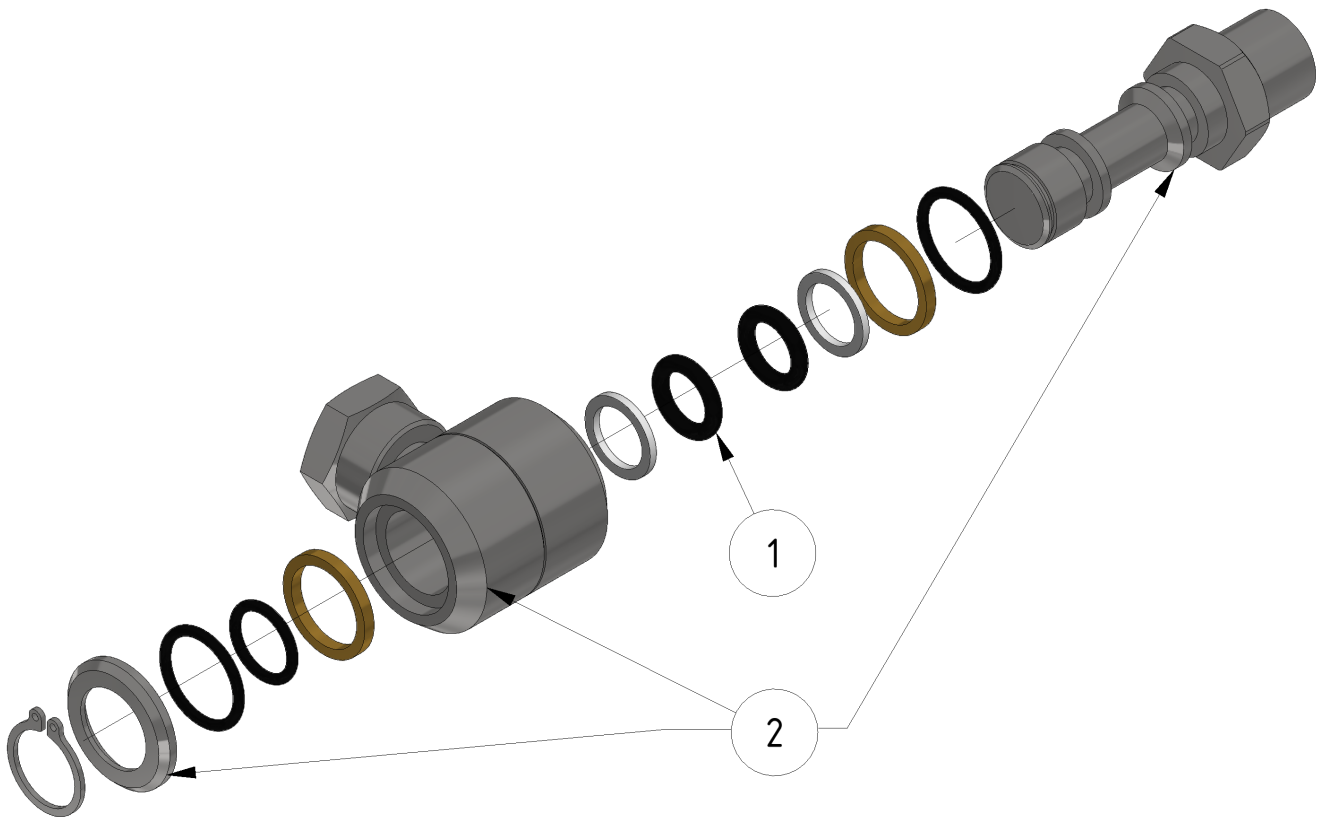

# Swivel with angle

Part of [EVO Cleaner assembly 2 - 1109502](#) and [Arm assembly](#)

ITEM	DESCRIPTION	PART NUMBER	QTY
1	Repair kit	964021	1
2	Swivel, angled	961003V	1

From:  
<https://wiki.envirologic.se/> - **Envirologic Support Wiki**

Permanent link:  
<https://wiki.envirologic.se/doku.php/service:spl:961003v?rev=1601271800>

Last update: **2020/09/27 22:43**