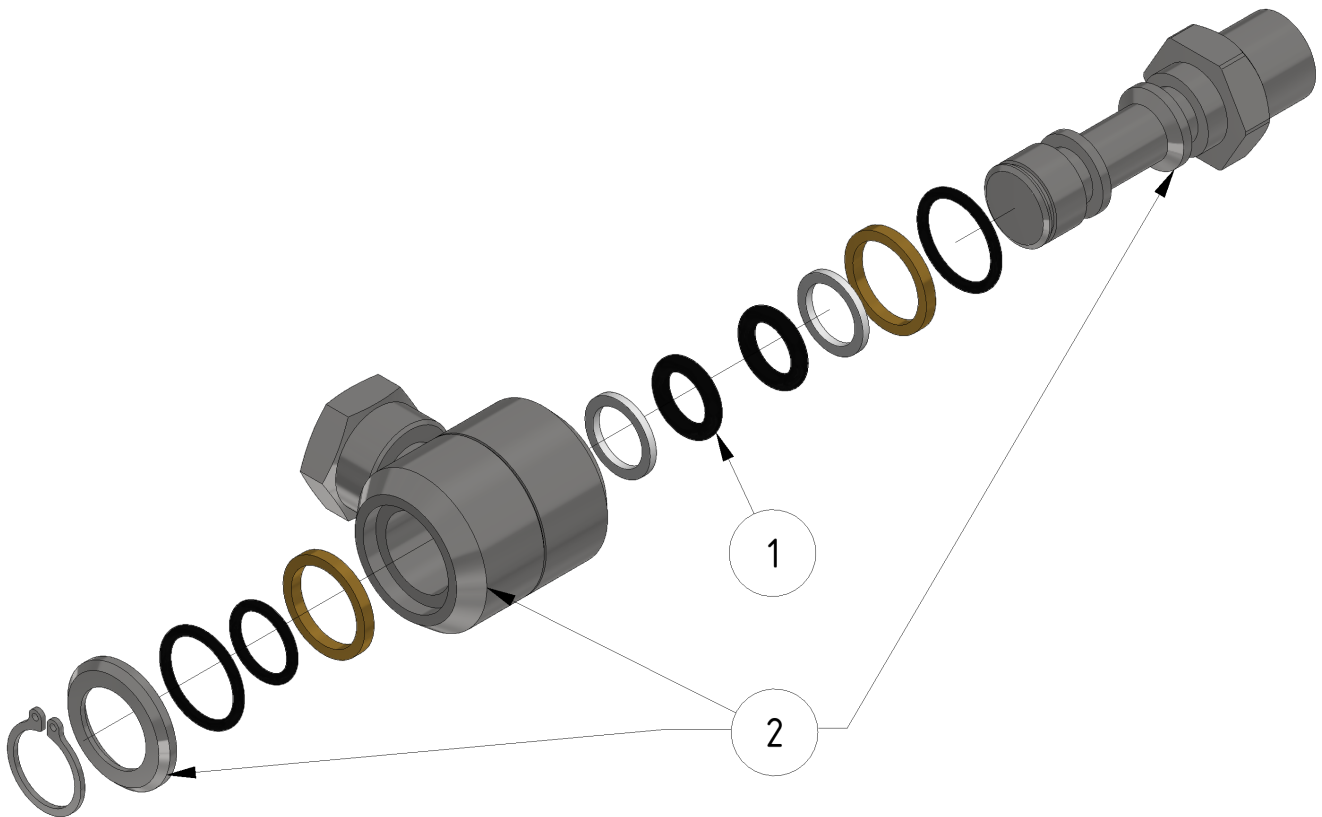

Swivel with angle

Part of [EVO Cleaner assembly 2 - 1109502](#) and [Arm assembly](#)

ITEM	DESCRIPTION	PART NUMBER	QTY
1	Repair kit	964021	1
2	Swivel, angled	961003V	1

From:
<https://wiki.envirologic.se/> - **Envirologic Support Wiki**

Permanent link:
<https://wiki.envirologic.se/doku.php/service:spl:961003v?rev=1601271800>

Last update: **2020/09/27 22:43**