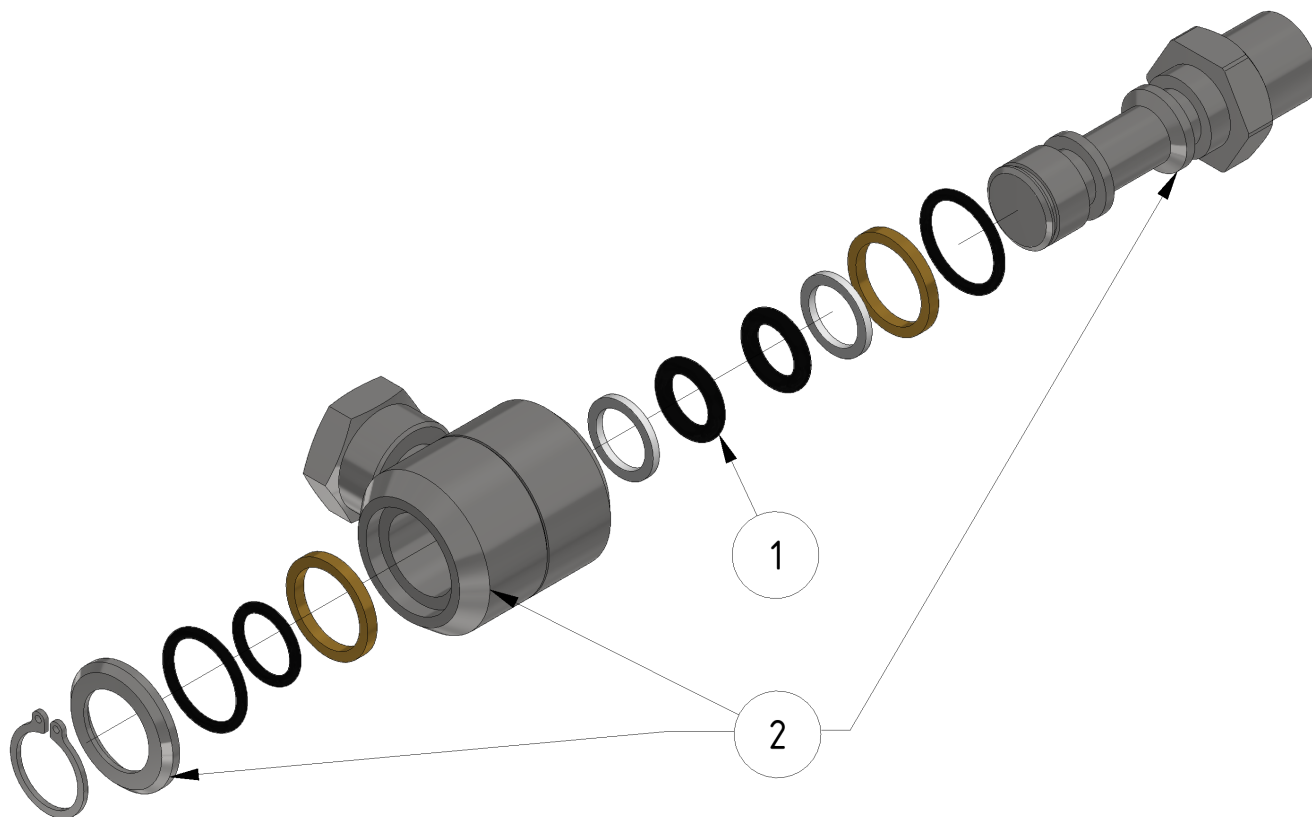

# Swivel with angle

Part of [EVO Cleaner assembly 2 - 1109502](#) and [Arm assembly](#)

ITEM	DESCRIPTION	PART NUMBER	QTY
1	Repair kit	964021	1
2	Swivel, angled	961003V	1

From:  
<https://wiki.envirologic.se/> - **Envirologic Support Wiki**

Permanent link:  
<https://wiki.envirologic.se/doku.php/service:spl:961003v?rev=1601271800>

Last update: **2020/09/27 22:43**