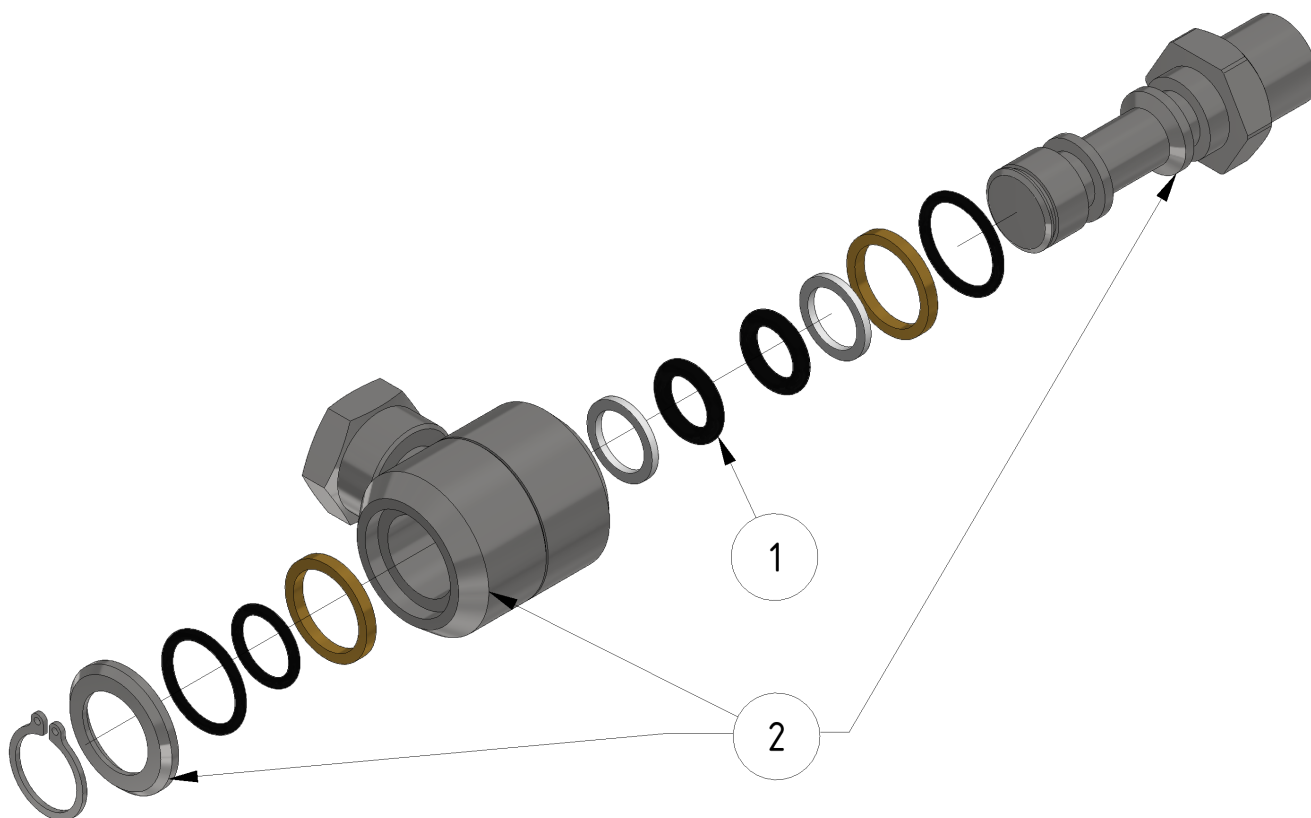

Swivel with angle

Part number: 961003V

Part of [EVO Cleaner assembly 2 - 1109502](#) and [Arm assembly](#)

ITEM	DESCRIPTION	PART NUMBER	QTY
1	Repair kit	964021	1
2	Swivel, angled	961003V	1

From: <https://wiki.envirologic.se/> - **Envirologic Support Wiki**

Permanent link: <https://wiki.envirologic.se/doku.php/service:spl:961003v?rev=1601280570>

Last update: **2020/09/28 01:09**