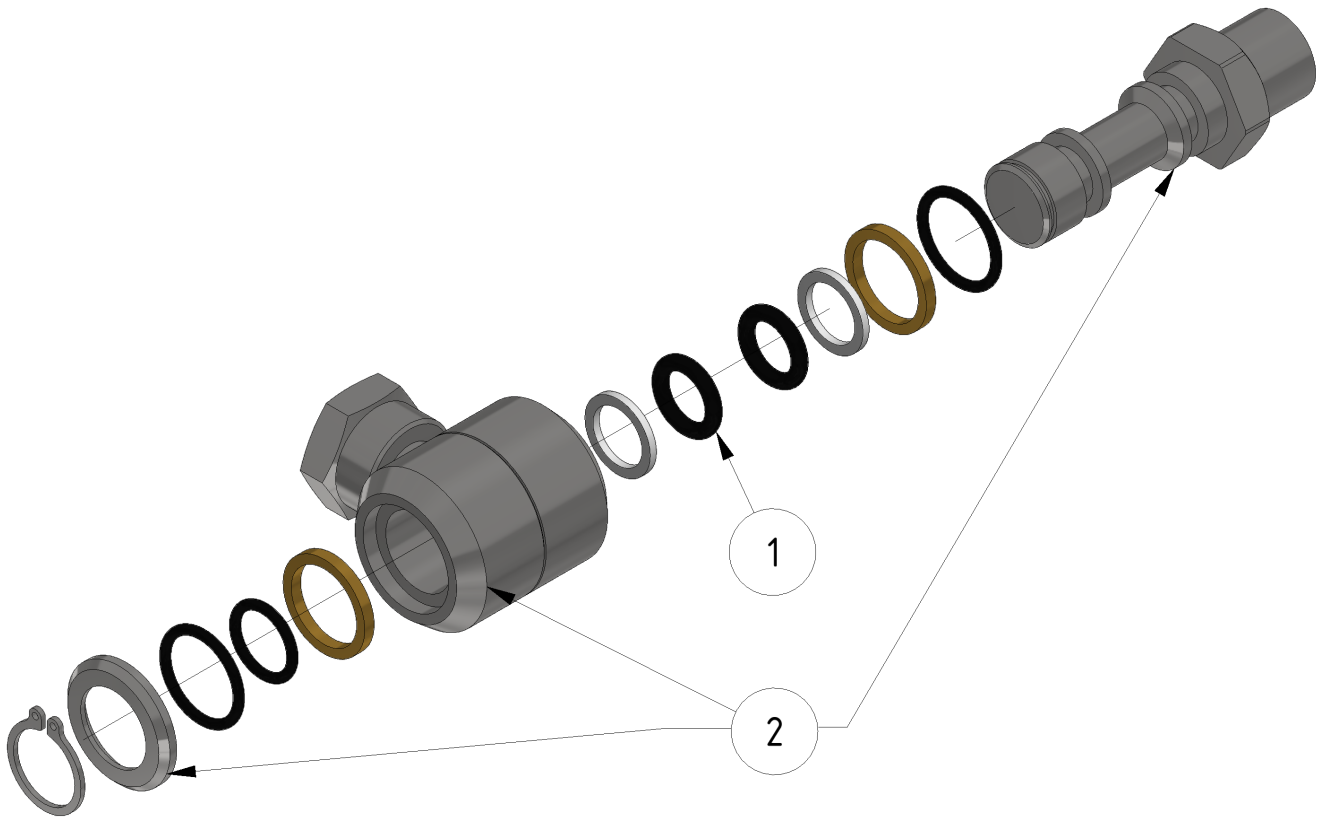

Swivel with angle

Part number: 961003V

Part of [EVO Cleaner assembly 2 - 1109502](#) and [Arm assembly](#)

ITEM	DESCRIPTION	PART NUMBER	QTY
1	Repair kit	964021	1
2	Swivel, angled	961003V	1

From:
<https://wiki.envirologic.se/> - **Envirologic Support Wiki**

Permanent link:
<https://wiki.envirologic.se/doku.php/service:spl:961003v?rev=1601280570>

Last update: **2020/09/28 01:09**