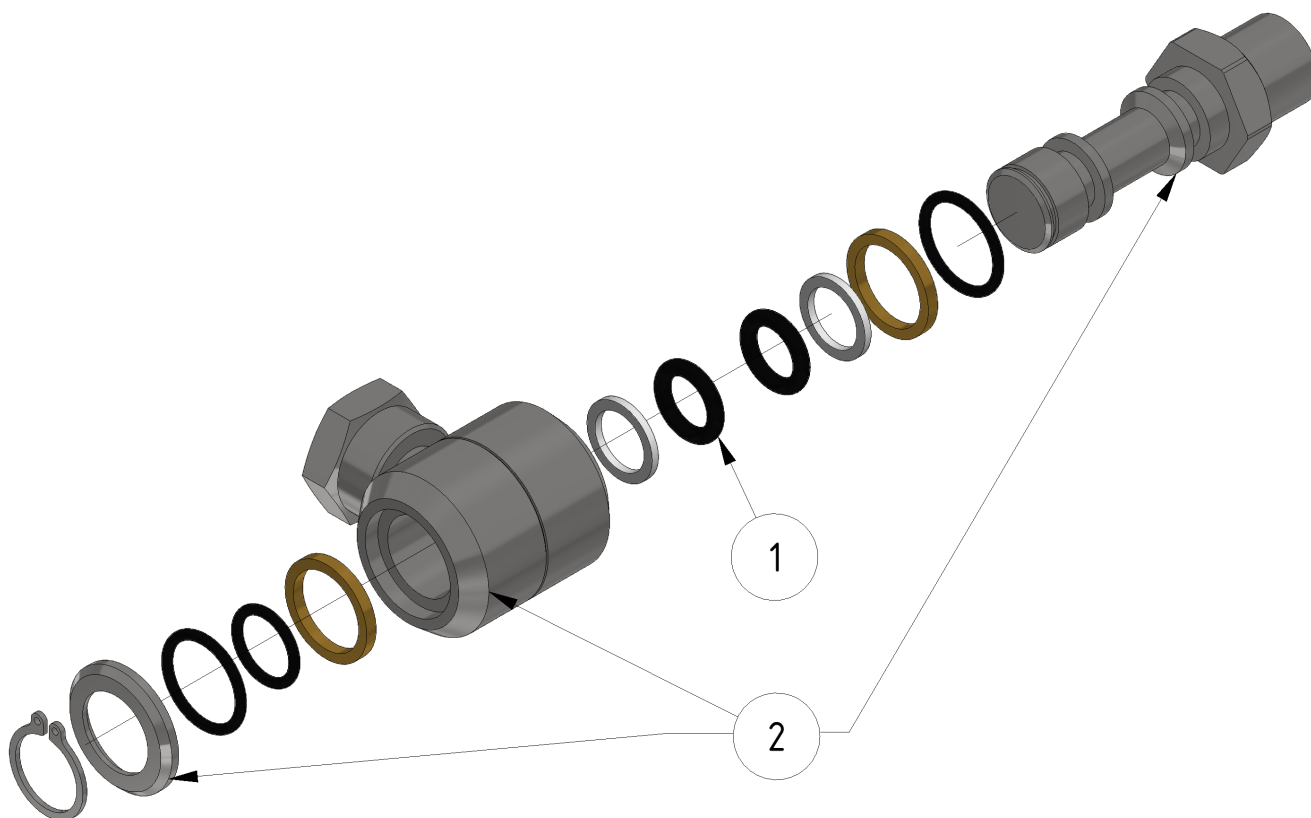

Swivel with angle

Part number: 961003V

Part of [EVO Cleaner assembly 2 - 1109502](#) and [Arm assembly](#)

ITEM	DESCRIPTION	PART NUMBER	QTY
1	Repair kit	964021	1
2	Swivel, angled	961003V	1

From:
<https://wiki.envirologic.se/> - **Envirologic Support Wiki**

Permanent link:
<https://wiki.envirologic.se/doku.php/service:spl:961003v?rev=1601280570>

Last update: **2020/09/28 01:09**