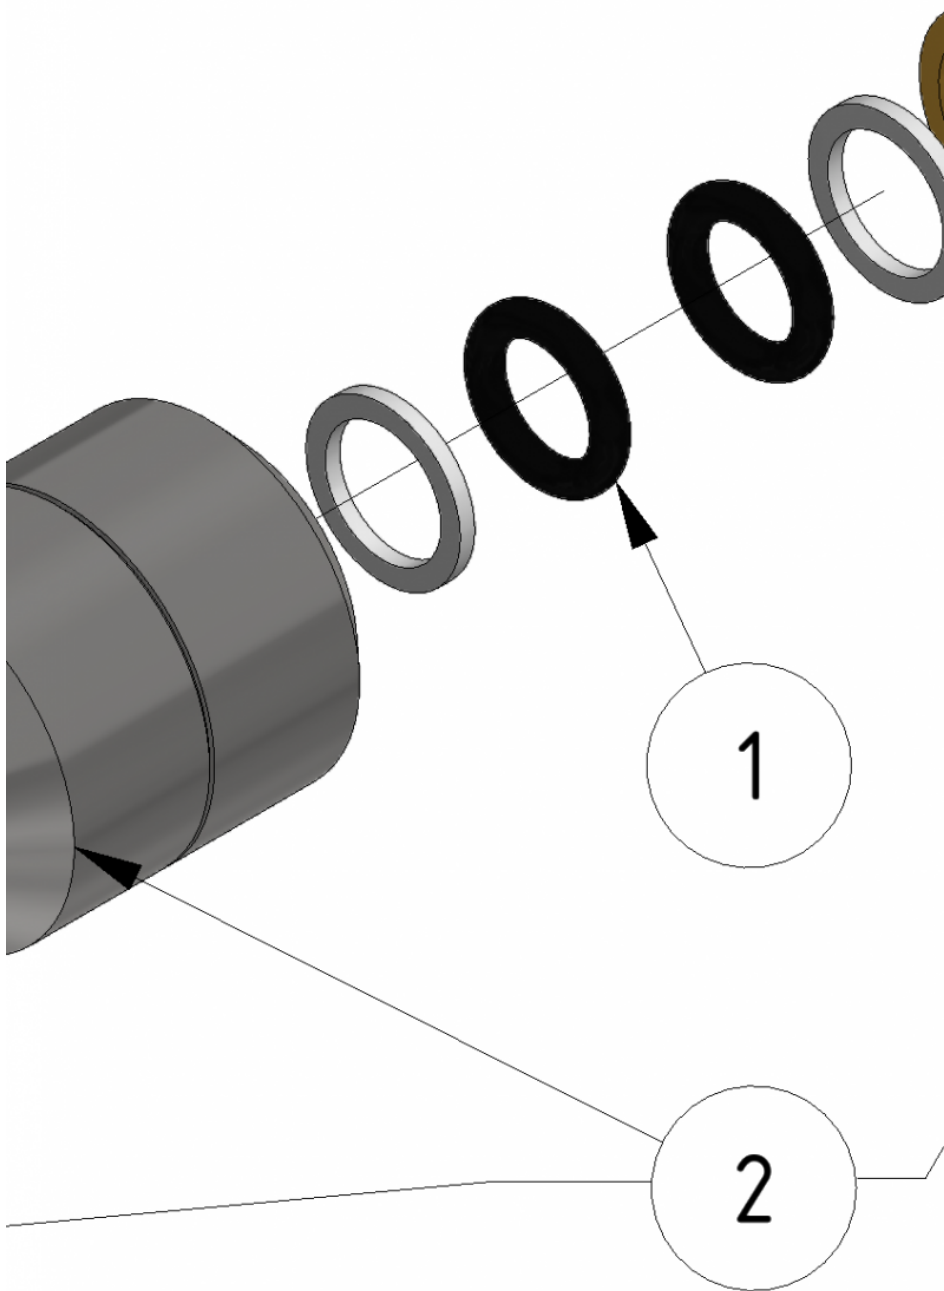

Swivel with angle

Part number: 961003V

Part of [EVO Cleaner assembly 2 - 1109502](#) and [Arm assembly](#)

ITEM	DESCRIPTION	PART NUMBER	QTY
1	Repair kit	964021	1
2	Swivel, angled	961003V	1

From:
<https://wiki.envirologic.se/> - **Envirologic Support Wiki**