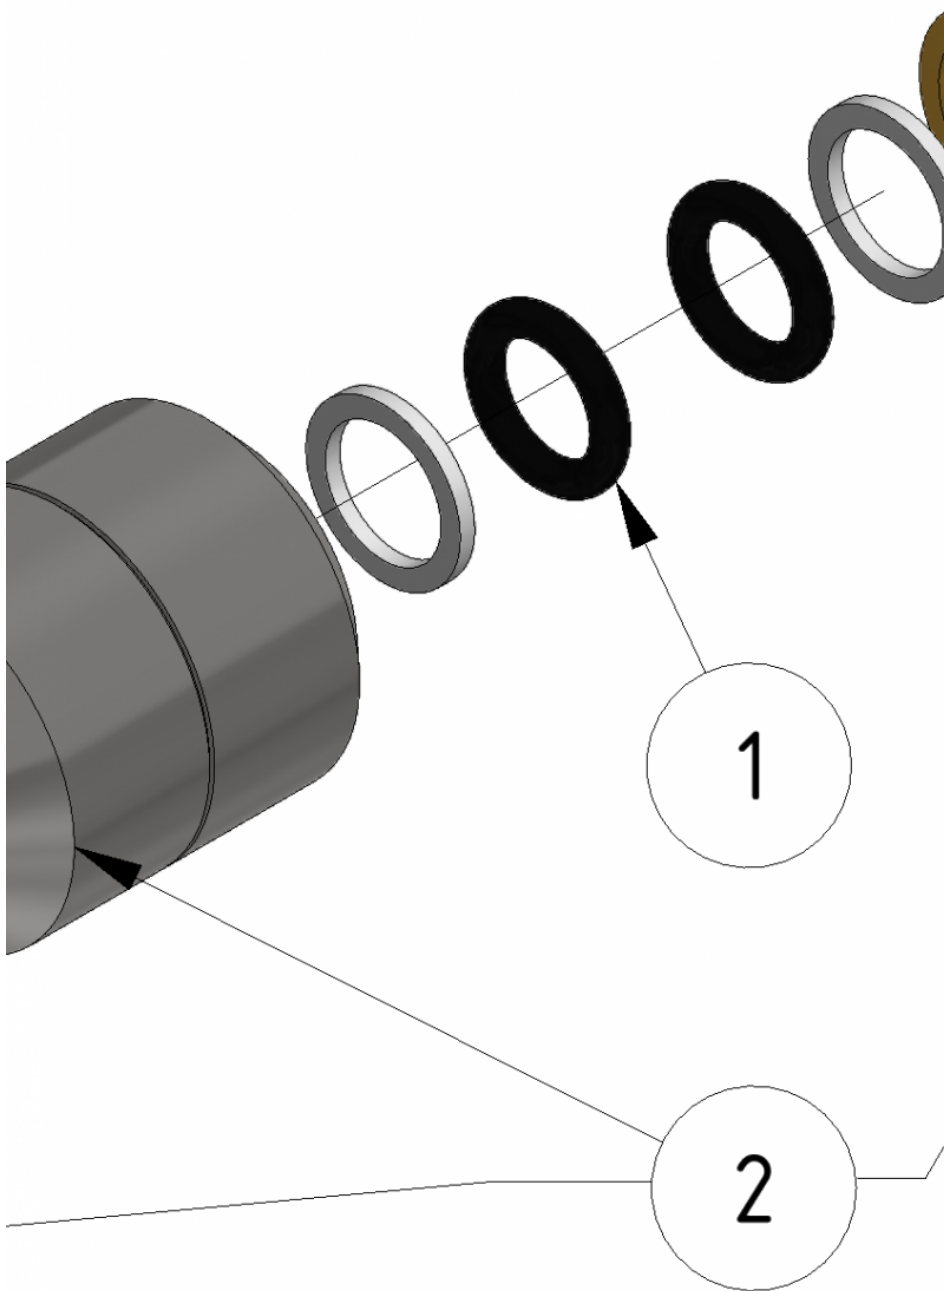

# Swivel with angle

Part number: 961003V

Part of [EVO Cleaner assembly 2 - 1109502](#) and [Arm assembly](#)

ITEM	DESCRIPTION	PART NUMBER	QTY
1	Repair kit	964021	1
2	Swivel, angled	961003V	1

From:  
<https://wiki.envirologic.se/> - **Envirologic Support Wiki**