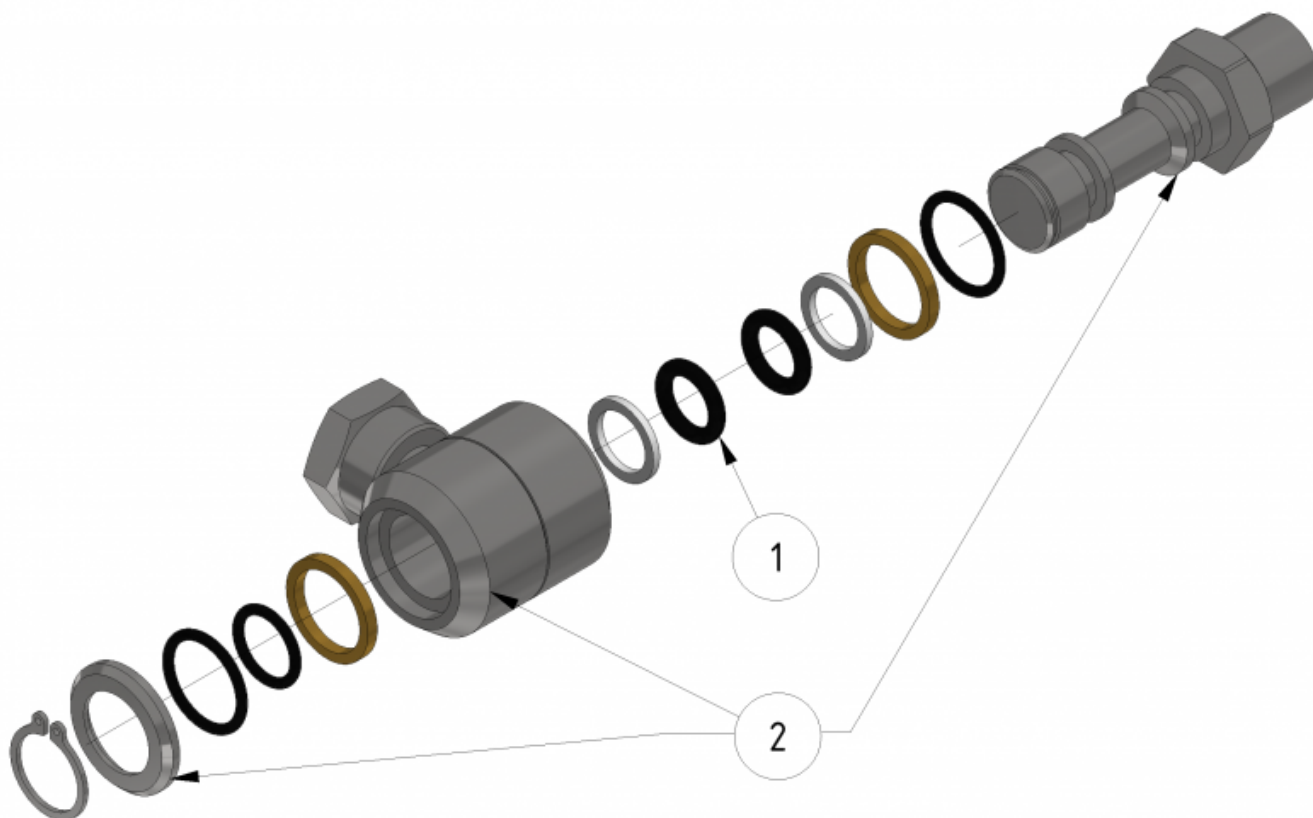

# Swivel with angle

Part number: 961003V

Part of [EVO Cleaner assembly 2 - 1109502](#) and [Arm assembly](#)

ITEM	DESCRIPTION	PART NUMBER	QTY
1	Repair kit	964021	1
2	Swivel, angled	961003V	1

From:  
<https://wiki.envirologic.se/> - **Envirologic Support Wiki**