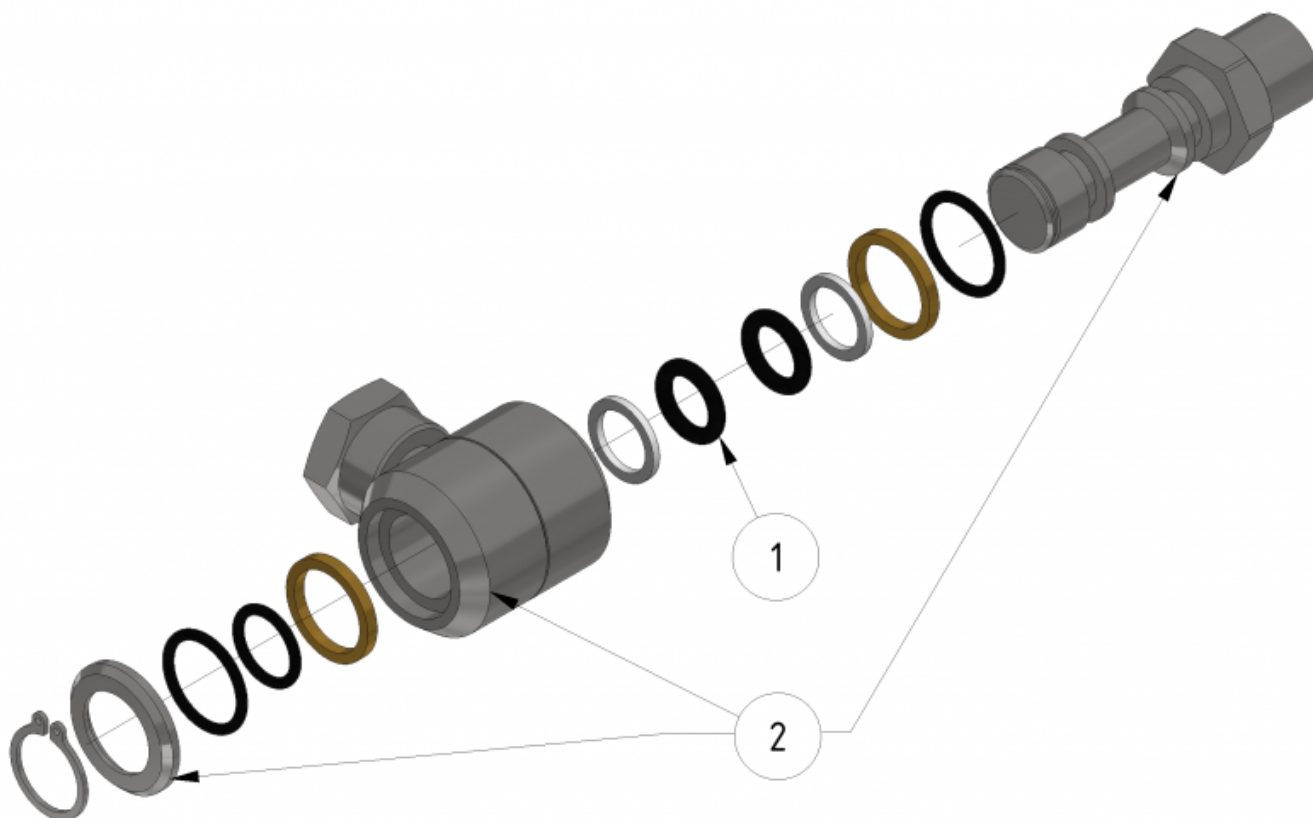

Swivel with angle

Part number: 961003V

Part of [EVO Cleaner assembly 2 - 1109502](#) and [Arm assembly](#)

ITEM	DESCRIPTION	PART NUMBER	QTY
1	Repair kit	964021	1
2	Swivel, angled	961003V	1

From: <https://wiki.envirologic.se/> - **Envirologic Support Wiki**