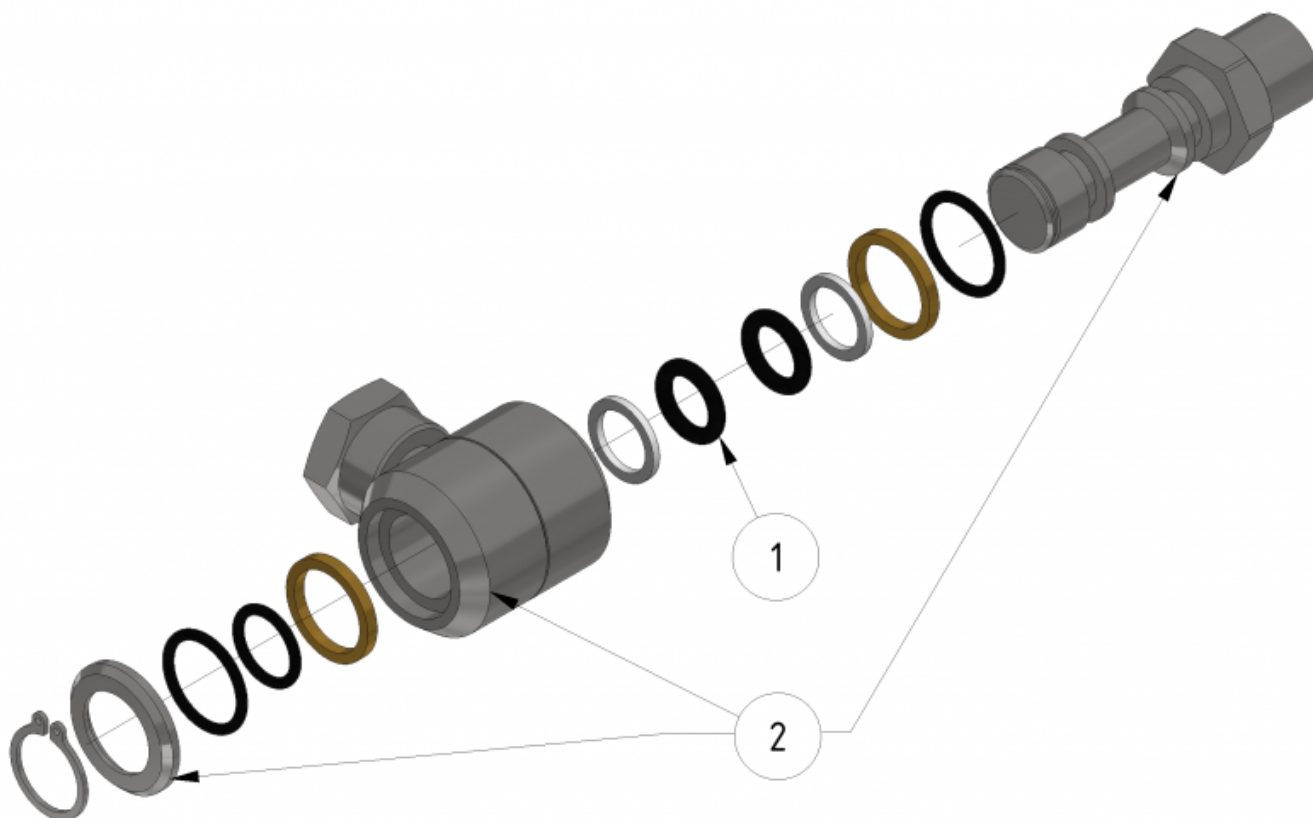

Swivel with angle

Part number: 961003V

Part of [EVO Cleaner assembly 2 - 1109502](#) and [Arm assembly](#)

ITEM	DESCRIPTION	PART NUMBER	QTY
1	Repair kit	964021	1
2	Swivel, angled	961003V	1

From:
<https://wiki.envirologic.se/> - **Envirologic Support Wiki**