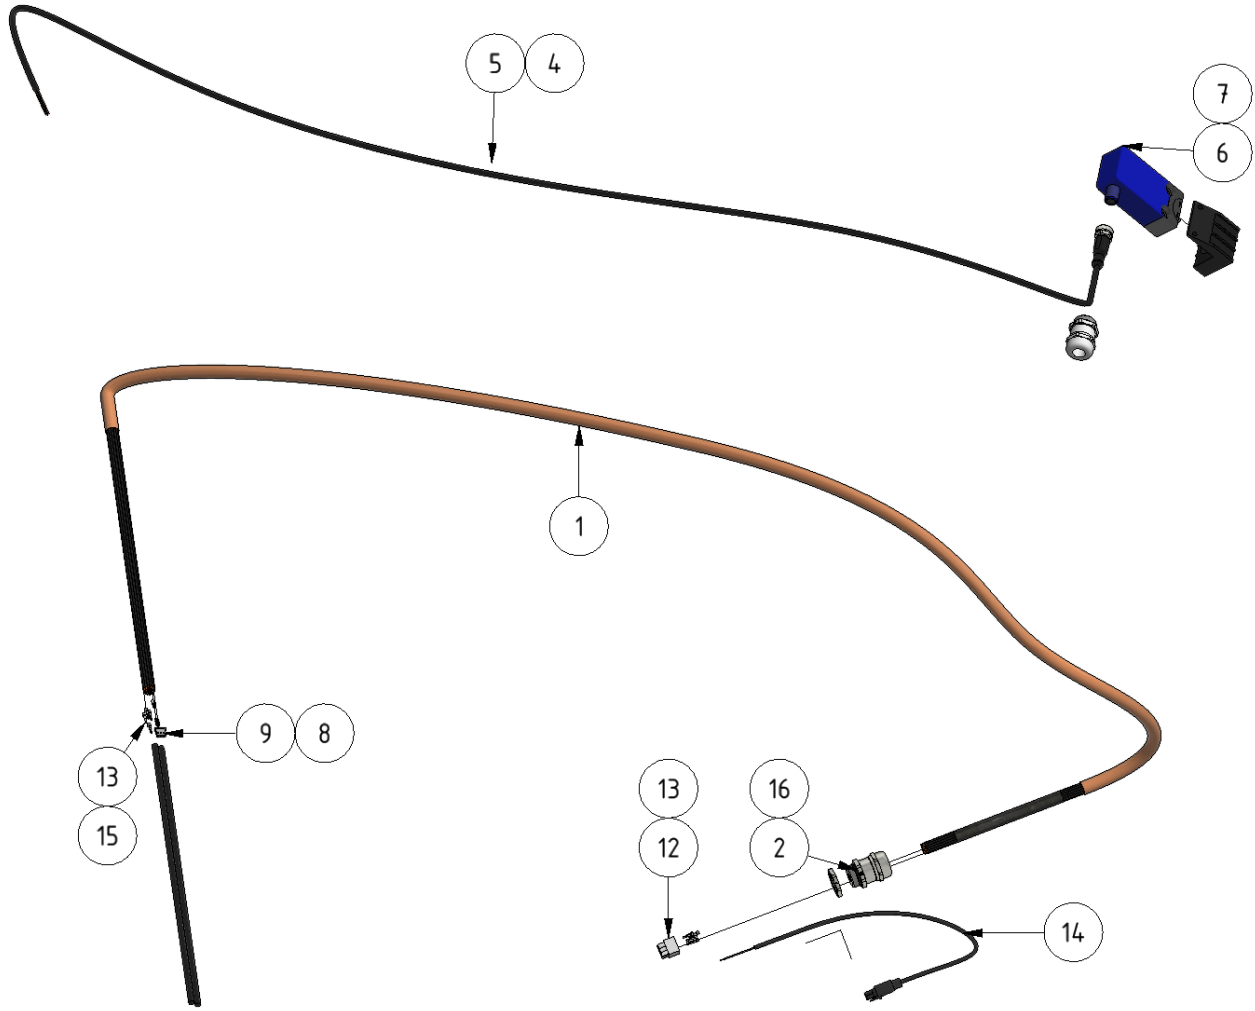

Cable OP box

Part of [Junction box assembly](#)

ITEM	DESCRIPTION	PART NUMBER	QTY
1	Hybrid cable	989209	1
2	Cable gland M20	981018	1
3	Shrink tube 5.2 mm	45517	2
4	Cable gland M20 PVC	981037	1
5	Cable M12	989204	1
6	Switch, emergency stop	989244	1
7	Joint, emergency stop	989223	1
8	Crimp SPOX	989212	2
9	Molex SPOX	989211	1
10	End sleeve	981042	1
11	Cable protector	45527	1
12	Molex 6	989235	1
13	Crimp female	901169	6

ITEM	DESCRIPTION	PART NUMBER	QTY
14	4G Router power-cable	989228K2	1
15	Cable connector 0.75 mm ²	45314	3
16	Nut M20	981021	1

From:

<https://wiki.envirologic.se/> - **Envirologic Support Wiki**

Permanent link: