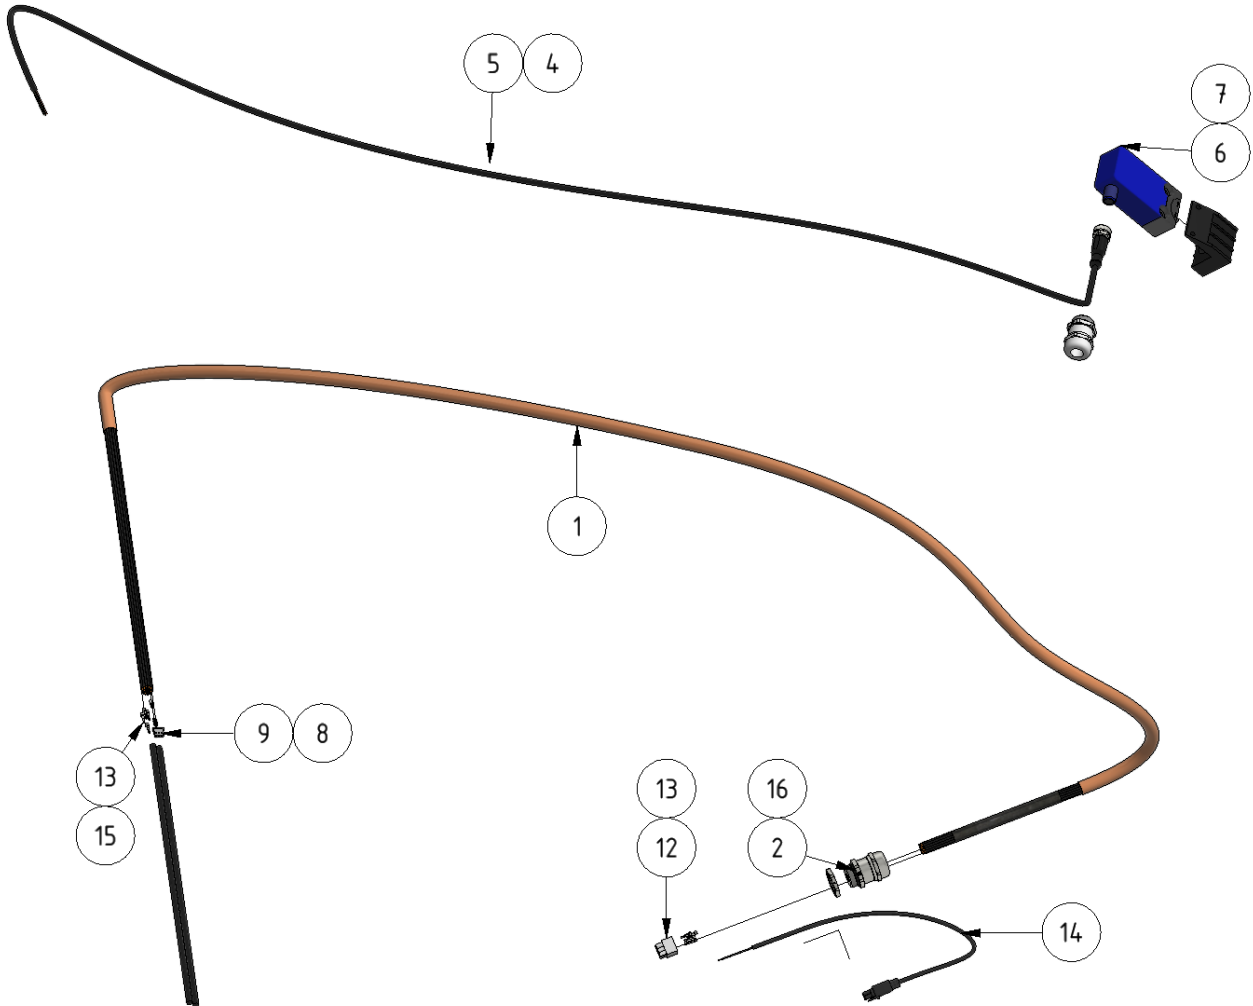

# Cable OP box

Part of [Junction box assembly](#)

ITEM	DESCRIPTION	PART NUMBER	QTY
1	Hybrid cable	989209	1
2	Cable gland M20	981018	1
3	Shrink tube 5.2 mm	45517	2
4	Cable gland M20 PVC	981037	1
5	Cable M12	989204	1
6	Switch, emergency stop	989244	1
7	Joint, emergency stop	989223	1
8	Crimp SPOX	989212	2
9	Molex SPOX	989211	1
10	End sleeve	981042	1
11	Cable protector	45527	1
12	Molex 6	989235	1
13	Crimp female	901169	6

ITEM	DESCRIPTION	PART NUMBER	QTY
14	4G Router power-cable	989228K2	1
15	Cable connector 0.75 mm <sup>2</sup>	45314	3
16	Nut M20	981021	1

From:

<https://wiki.envirologic.se/> - **Envirologic Support Wiki**

Permanent link:

<https://wiki.envirologic.se/doku.php/service:spl:989209m-1?rev=1601212924>

Last update: **2020/09/27 06:22**