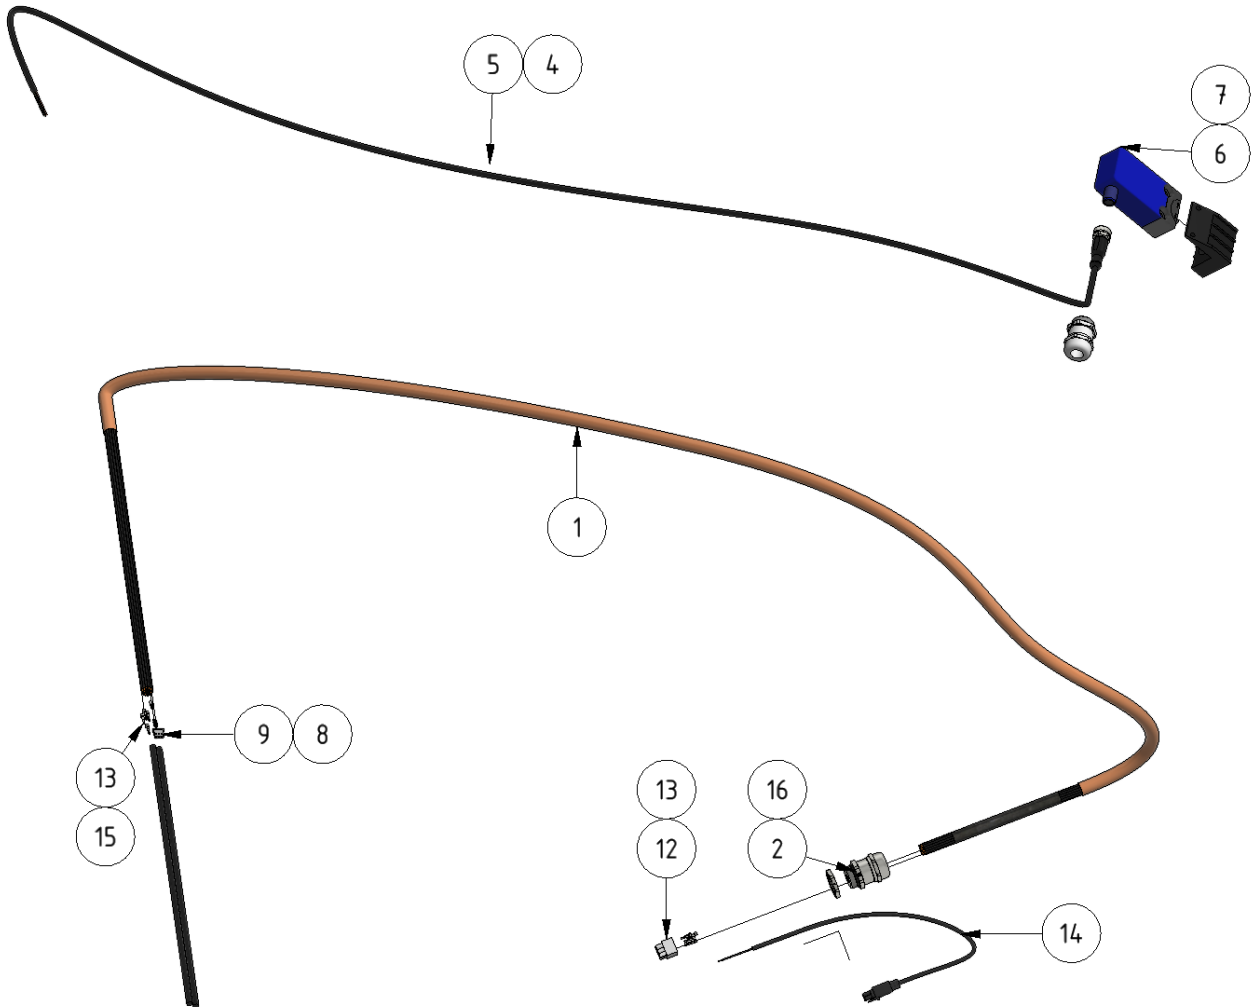

# Cable OP box

Part number: 989209M

Part of [Junction box assembly](#)

ITEM	DESCRIPTION	PART NUMBER	QTY
1	Hybrid cable	989209	1
2	Cable gland M20	981018	1
3	Shrink tube 5.2 mm	45517	2
4	Cable gland M20 PVC	981037	1
5	Cable M12	989204	1
6	Switch, emergency stop	989244	1
7	Joint, emergency stop	989223	1
8	Crimp SPOX	989212	2
9	Molex SPOX	989211	1
10	End sleeve	981042	1
11	Cable protector	45527	1

ITEM	DESCRIPTION	PART NUMBER	QTY
12	Molex 6	989235	1
13	Crimp female	901169	6
14	4G Router power-cable	989228K2	1
15	Cable connector 0.75 mm <sup>2</sup>	45314	3
16	Nut M20	981021	1

From:  
<https://wiki.envirologic.se/> - **Envirologic Support Wiki**

Permanent link:  
<https://wiki.envirologic.se/doku.php/service:spl:989209m-1?rev=1601281690>

Last update: **2020/09/28 01:28**