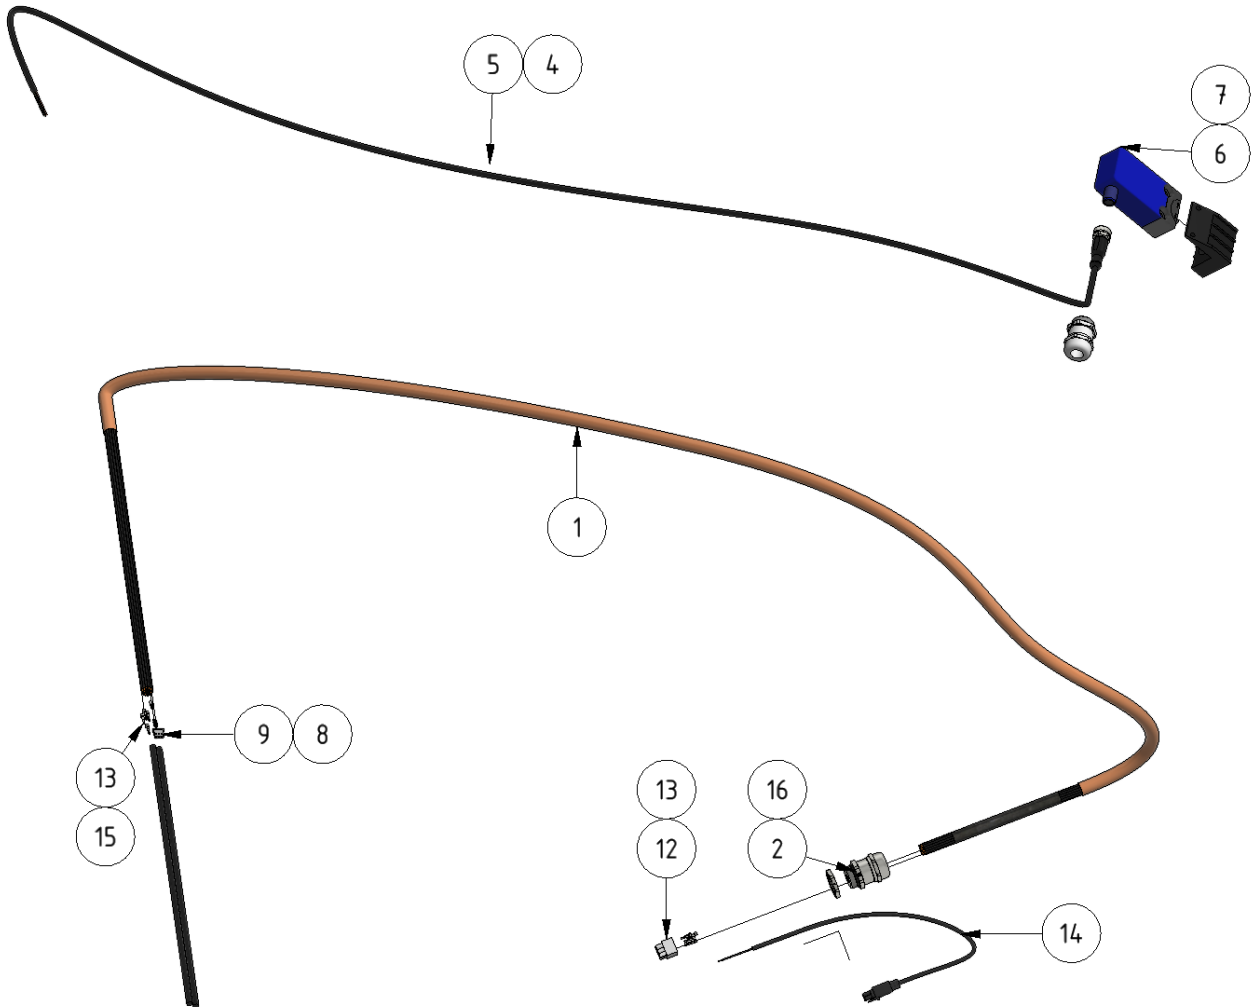

Cable OP box

Part number: 989209M

Part of [Junction box assembly](#)

ITEM	DESCRIPTION	PART NUMBER	QTY
1	Hybrid cable	989209	1
2	Cable gland M20	981018	1
3	Shrink tube 5.2 mm	45517	2
4	Cable gland M20 PVC	981037	1
5	Cable M12	989204	1
6	Switch, emergency stop	989244	1
7	Joint, emergency stop	989223	1
8	Crimp SPOX	989212	2
9	Molex SPOX	989211	1
10	End sleeve	981042	1
11	Cable protector	45527	1

ITEM	DESCRIPTION	PART NUMBER	QTY
12	Molex 6	989235	1
13	Crimp female	901169	6
14	4G Router power-cable	989228K2	1
15	Cable connector 0.75 mm ²	45314	3
16	Nut M20	981021	1

From:
<https://wiki.envirologic.se/> - **Envirologic Support Wiki**

Permanent link:
<https://wiki.envirologic.se/doku.php/service:spl:989209m-1?rev=1601281690>

Last update: **2020/09/28 01:28**