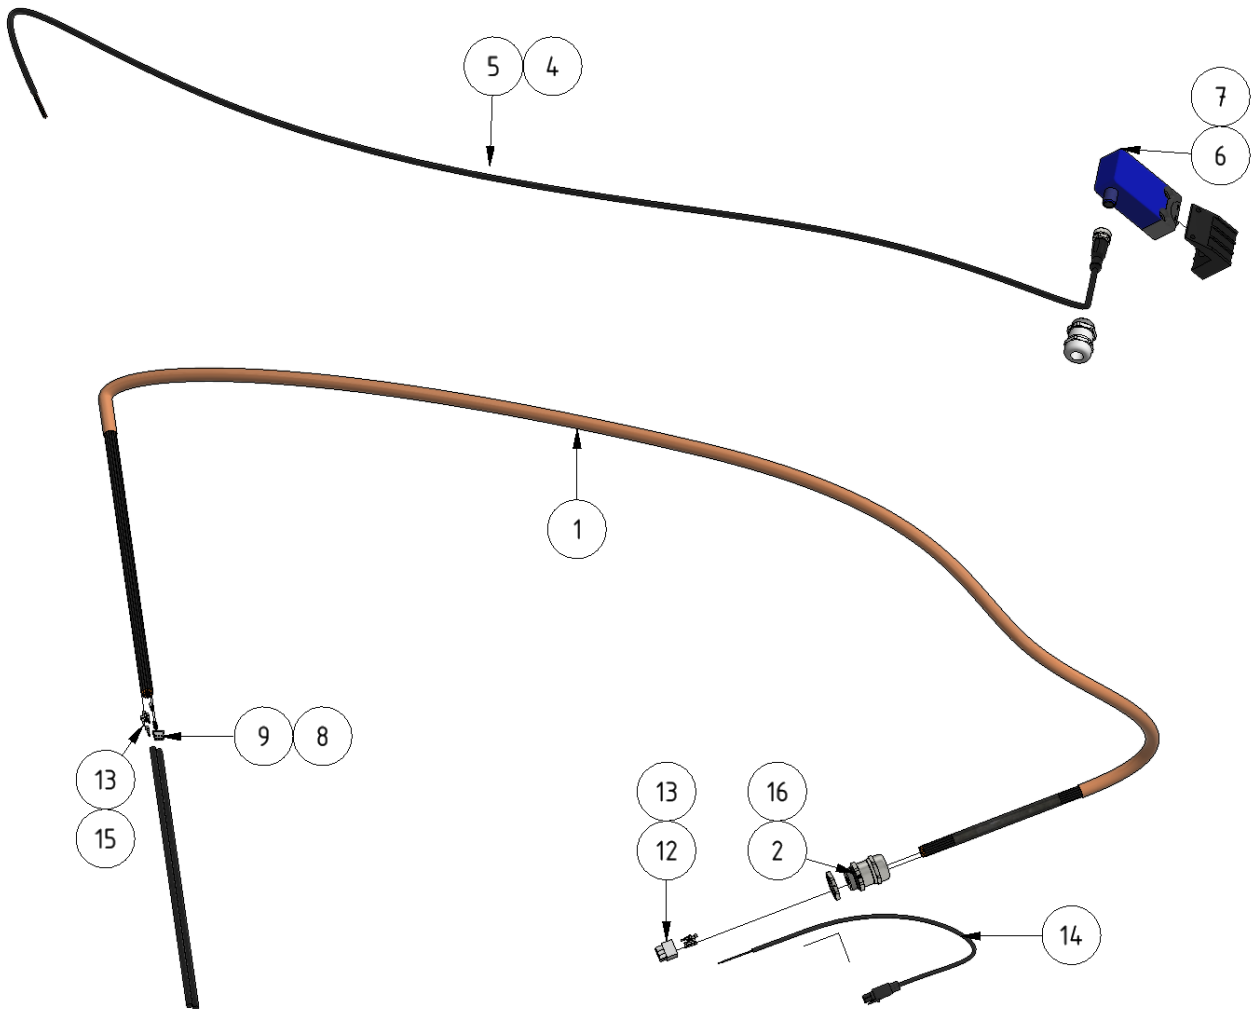

Cable OP box

Part number: 989209M

Part of [Junction box assembly](#)

| ITEM | DESCRIPTION | PART NUMBER | QTY |
|------|------------------------|-------------|-----|
| 1 | Hybrid cable | 989209 | 1 |
| 2 | Cable gland M20 | 981018 | 1 |
| 3 | Shrink tube 5.2 mm | 45517 | 2 |
| 4 | Cable gland M20 PVC | 981037 | 1 |
| 5 | Cable M12 | 989204 | 1 |
| 6 | Switch, emergency stop | 989244 | 1 |
| 7 | Joint, emergency stop | 989223 | 1 |
| 8 | Crimp SPOX | 989212 | 2 |
| 9 | Molex SPOX | 989211 | 1 |
| 10 | End sleeve | 981042 | 1 |
| 11 | Cable protector | 45527 | 1 |

| ITEM | DESCRIPTION | PART NUMBER | QTY |
|------|--------------------------------------|-------------|-----|
| 12 | Molex 6 | 989235 | 1 |
| 13 | Crimp female | 901169 | 6 |
| 14 | 4G Router power-cable | 989228K2 | 1 |
| 15 | Cable connector 0.75 mm ² | 45314 | 3 |
| 16 | Nut M20 | 981021 | 1 |