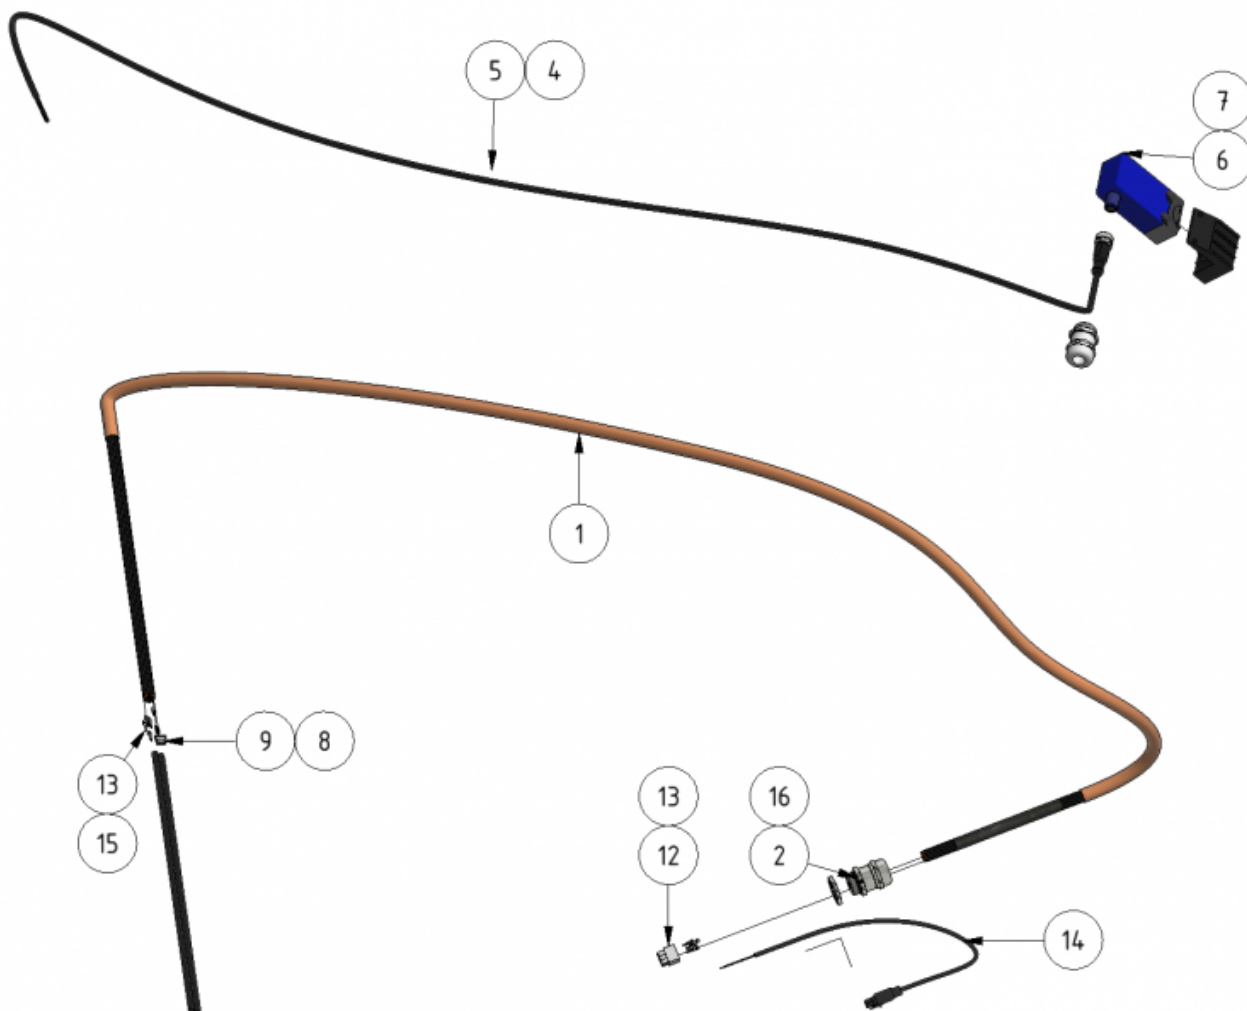

# Cable OP box

Part number: 989209M

Part of [Junction box assembly](#)

ITEM	DESCRIPTION	PART NUMBER	QTY
1	Hybrid cable	989209	1
2	Cable gland M20	981018	1
3	Shrink tube 5.2 mm	45517	2
4	Cable gland M20 PVC	981037	1
5	Cable M12	989204	1
6	Switch, emergency stop	989244	1
7	Joint, emergency stop	989223	1
8	Crimp SPOX	989212	2
9	Molex SPOX	989211	1
10	End sleeve	981042	1
11	Cable protector	45527	1

ITEM	DESCRIPTION	PART NUMBER	QTY
12	Molex 6	989235	1
13	Crimp female	901169	6
14	4G Router power-cable	989228K2	1
15	Cable connector 0.75 mm <sup>2</sup>	45314	3
16	Nut M20	981021	1

From:  
<https://wiki.envirologic.se/> - **Envirologic Support Wiki**

Permanent link:  
<https://wiki.envirologic.se/doku.php/service:spl:989209m-1?rev=1699212377>

Last update: **2023/11/05 11:26**