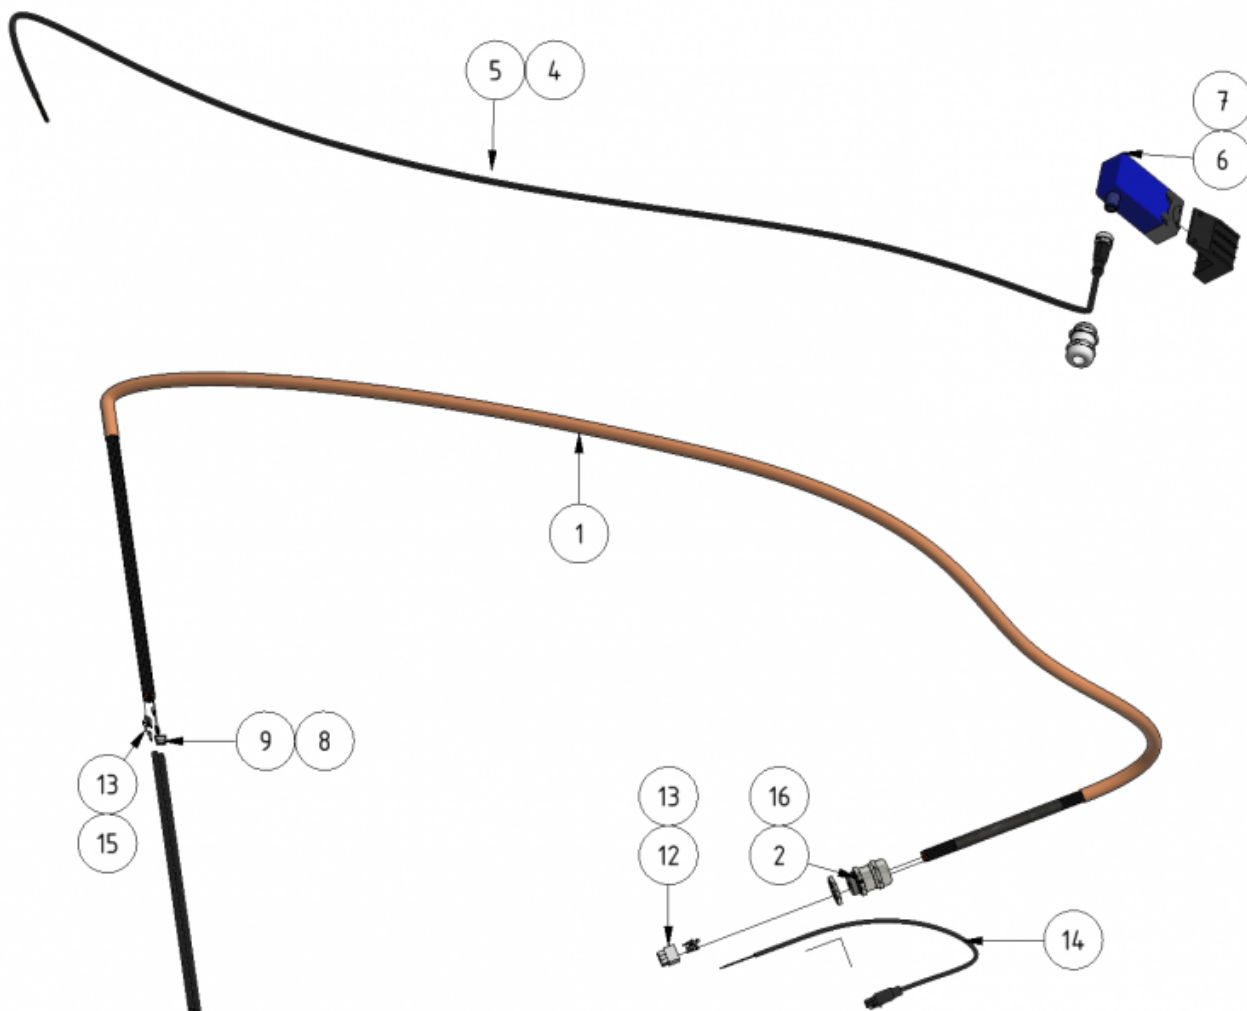

Cable OP box

Part number: 989209M

Part of [Junction box assembly](#)

ITEM	DESCRIPTION	PART NUMBER	QTY
1	Hybrid cable	989209	1
2	Cable gland M20	981018	1
3	Shrink tube 5.2 mm	45517	2
4	Cable gland M20 PVC	981037	1
5	Cable M12	989204	1
6	Switch, emergency stop	989244	1
7	Joint, emergency stop	989223	1
8	Crimp SPOX	989212	2
9	Molex SPOX	989211	1
10	End sleeve	981042	1
11	Cable protector	45527	1

ITEM	DESCRIPTION	PART NUMBER	QTY
12	Molex 6	989235	1
13	Crimp female	901169	6
14	4G Router power-cable	989228K2	1
15	Cable connector 0.75 mm ²	45314	3
16	Nut M20	981021	1

From:
<https://wiki.envirologic.se/> - **Envirologic Support Wiki**

Permanent link:
<https://wiki.envirologic.se/doku.php/service:spl:989209m-1?rev=1699212377>

Last update: **2023/11/05 11:26**