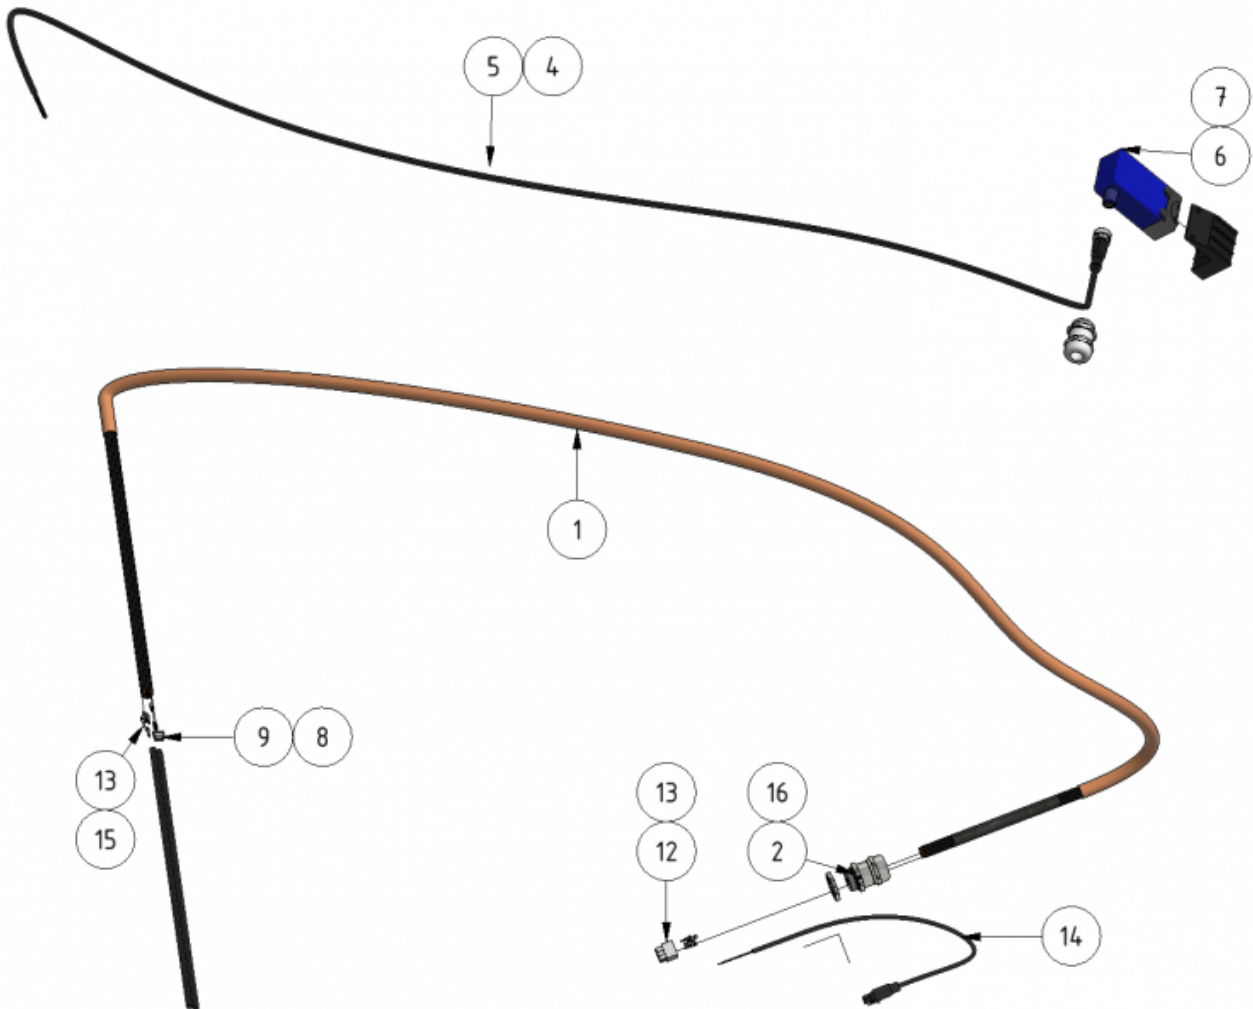

# Cable OP box

Part number: 989209M

Part of [Junction box assembly](#)

ITEM	DESCRIPTION	PART NUMBER	QTY
1	Hybrid cable	989209	1
2	Cable gland M20	981018	1
3	Shrink tube 5.2 mm	45517	2
4	Cable gland M20 PVC	981037	1
5	Cable M12	989204	1
6	Switch, emergency stop	989244	1
7	Joint, emergency stop	989223	1
8	Crimp SPOX	989212	2
9	Molex SPOX	989211	1
10	End sleeve	981042	1
11	Cable protector	45527	1

ITEM	DESCRIPTION	PART NUMBER	QTY
12	Molex 6	989235	1
13	Crimp female	901169	6
14	4G Router power-cable	989228K2	1
15	Cable connector 0.75 mm <sup>2</sup>	45314	3
16	Nut M20	981021	1

From:  
<https://wiki.envirologic.se/> - **Envirologic Support Wiki**

Permanent link:  
<https://wiki.envirologic.se/doku.php/service:spl:989209m-1?rev=1699212377>

Last update: **2023/11/05 11:26**