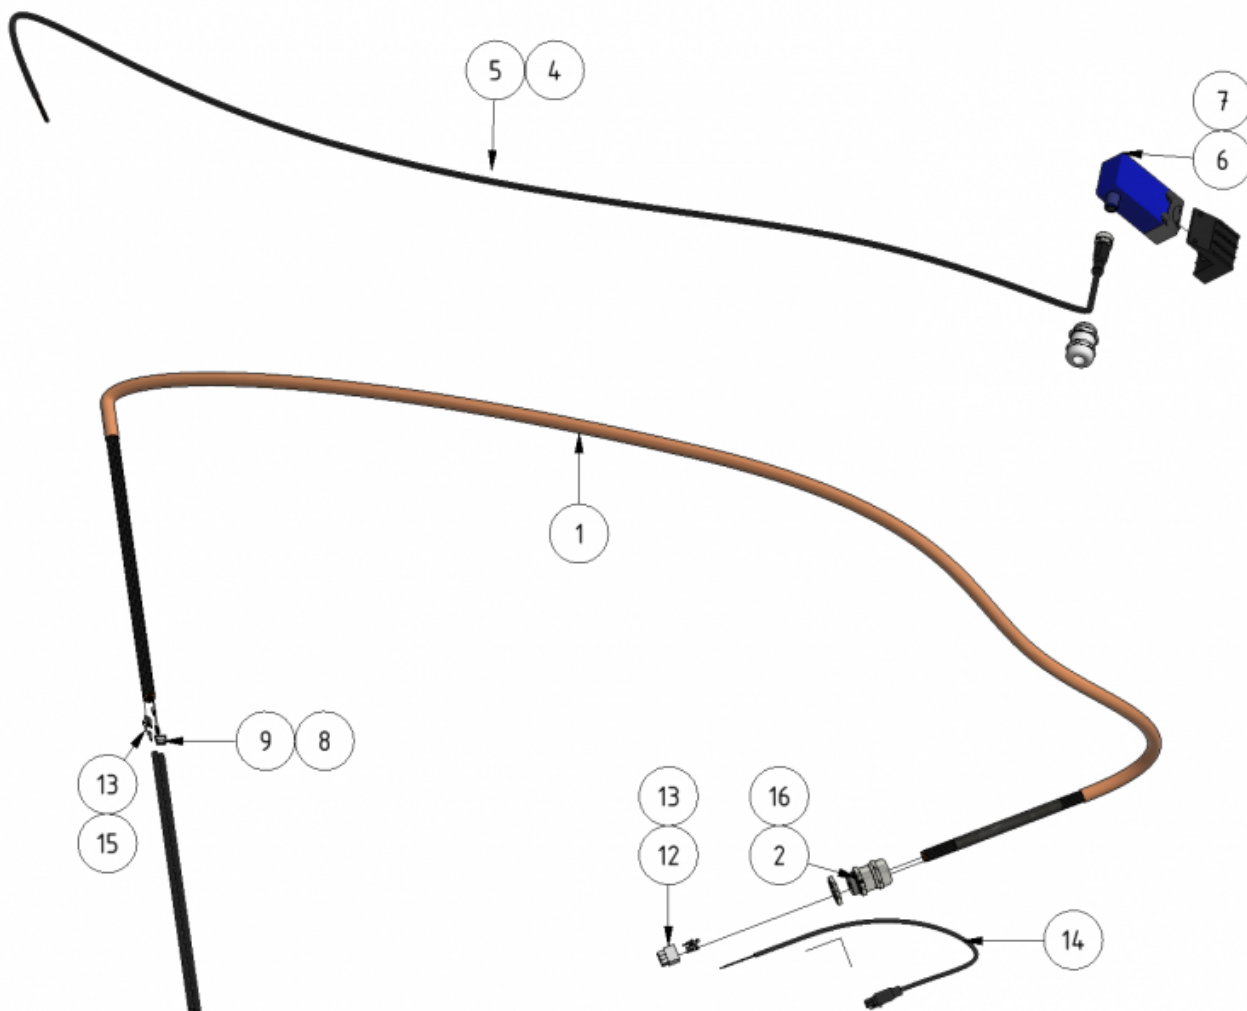

Cable OP box

Part number: 989209M

Part of [Junction box assembly](#)

ITEM	DESCRIPTION	PART NUMBER	QTY
1	Hybrid cable	989209	1
2	Cable gland M20	981018	1
3	Shrink tube 5.2 mm	45517	2
4	Cable gland M20 PVC	981037	1
5	Cable M12	989204	1
6	Switch, emergency stop	989245	1
7	Joint, emergency stop	989223	1
8	Crimp SPOX	989212	2
9	Molex SPOX	989211	1
10	End sleeve	981042	1
11	Cable protector	45527	1

ITEM	DESCRIPTION	PART NUMBER	QTY
12	Molex 6	989235	1
13	Crimp female	901169	6
14	4G Router power-cable	989228K2	1
15	Cable connector 0.75 mm ²	45314	3
16	Nut M20	981021	1

From:
<https://wiki.envirologic.se/> - **Envirologic Support Wiki**

Permanent link:
<https://wiki.envirologic.se/doku.php/service:spl:989209m-1?rev=1707918995>

Last update: **2024/02/14 05:56**