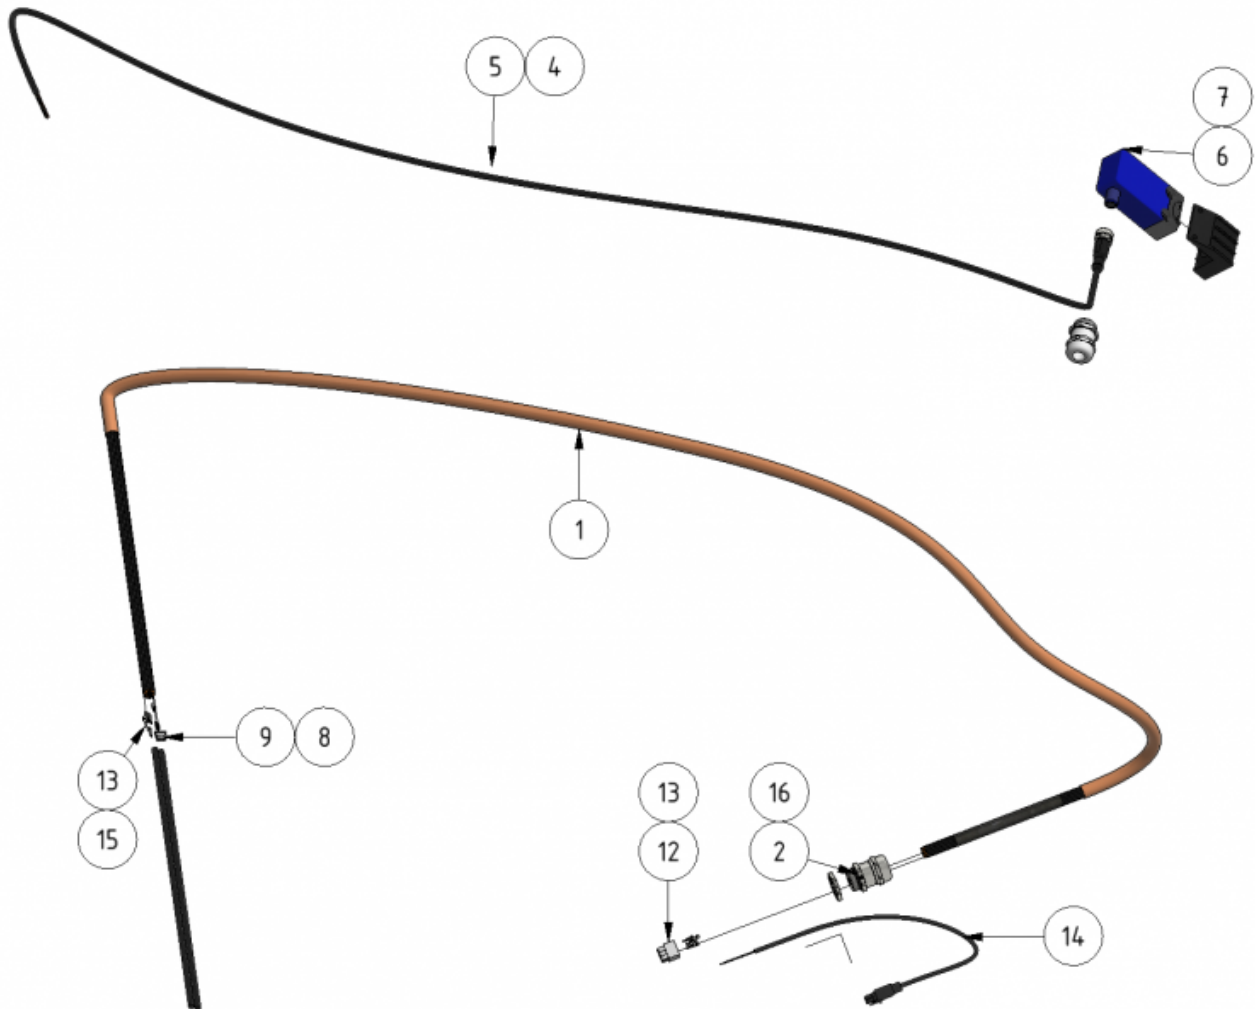

Cable OP box

Part number: 989209M

Part of [Junction box assembly](#)

ITEM	DESCRIPTION	PART NUMBER	QTY
1	Hybrid cable	989209	1
2	Cable gland M20	981018	1
3	Shrink tube 5.2 mm	45517	2
4	Cable gland M20 PVC	981037	1
5	Cable M12	989204	1
6	Switch, emergency stop	989245	1
7	Joint, emergency stop	989223	1
8	Crimp SPOX	989212	2
9	Molex SPOX	989211	1
10	End sleeve	981042	1
11	Cable protector	45527	1

ITEM	DESCRIPTION	PART NUMBER	QTY
12	Molex 6	989235	1
13	Crimp female	901169	6
14	4G Router power-cable	989228K2	1
15	Cable connector 0.75 mm ²	45314	3
16	Nut M20	981021	1

From:
<https://wiki.envirologic.se/> - **Envirologic Support Wiki**

Permanent link:
<https://wiki.envirologic.se/doku.php/service:spl:989209m-1?rev=1707918995>

Last update: **2024/02/14 05:56**