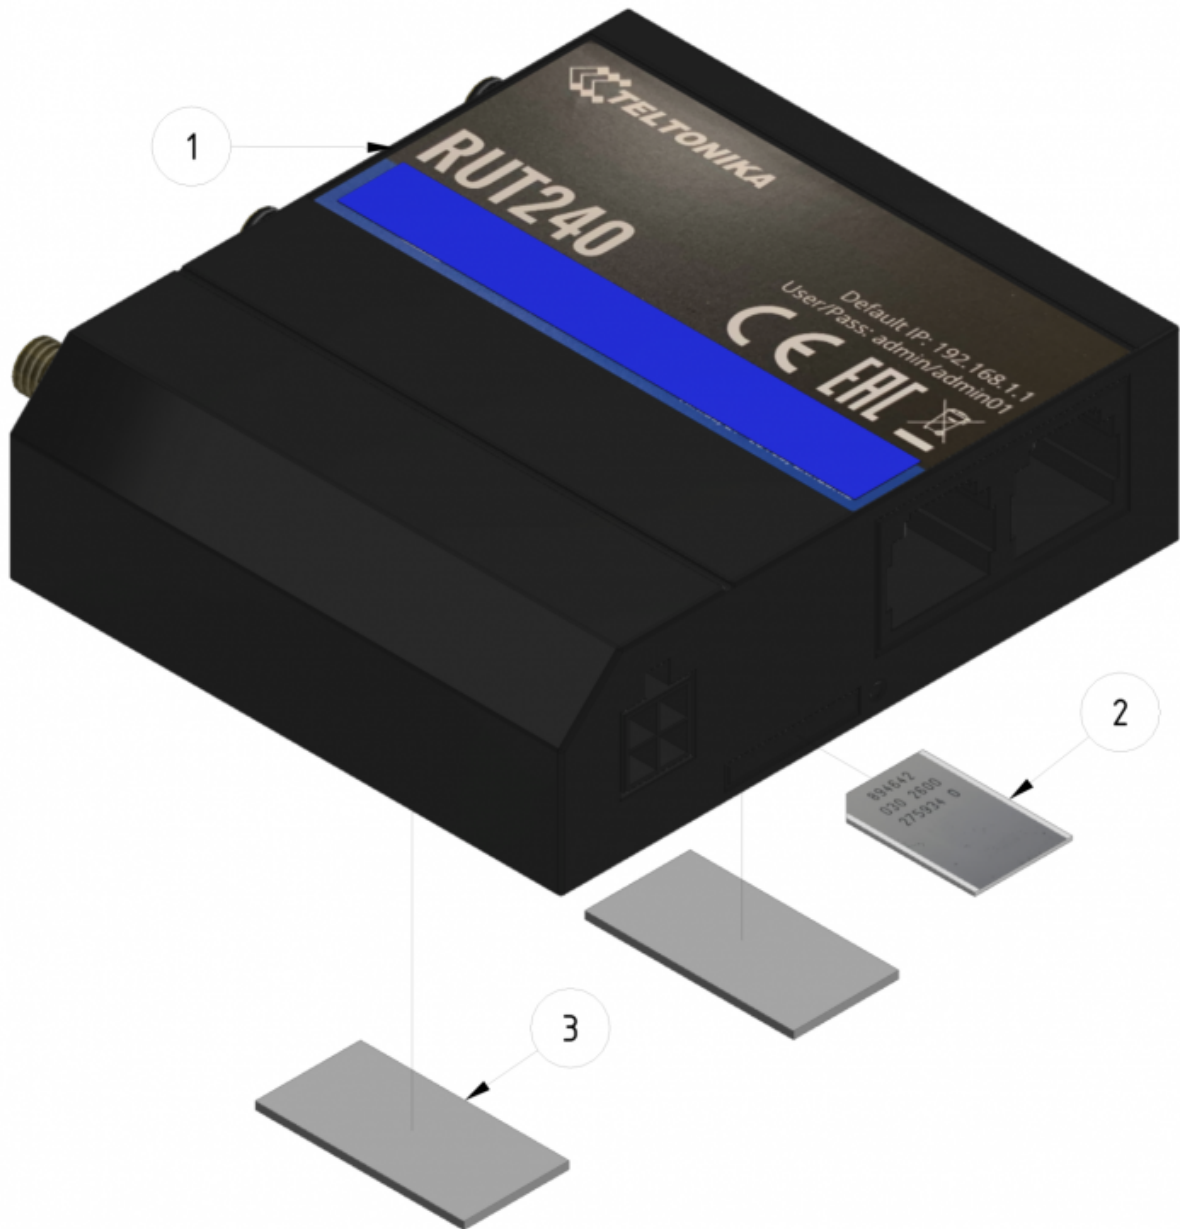

Router

Part number: 989228GLOBAL

Part of [Junction box assembly](#)

ITEM	DESCRIPTION	PART NUMBER	QTY
1	Router	989228 GLOBAL	1
2	SIM Card	989230	1
3	Tape	949209	2

From:
<https://13.53.123.107/> - **Envirologic Support Wiki**

Permanent link:
<https://13.53.123.107/doku.php/service:spl:989228-1>

Last update: **2023/11/05 11:26**