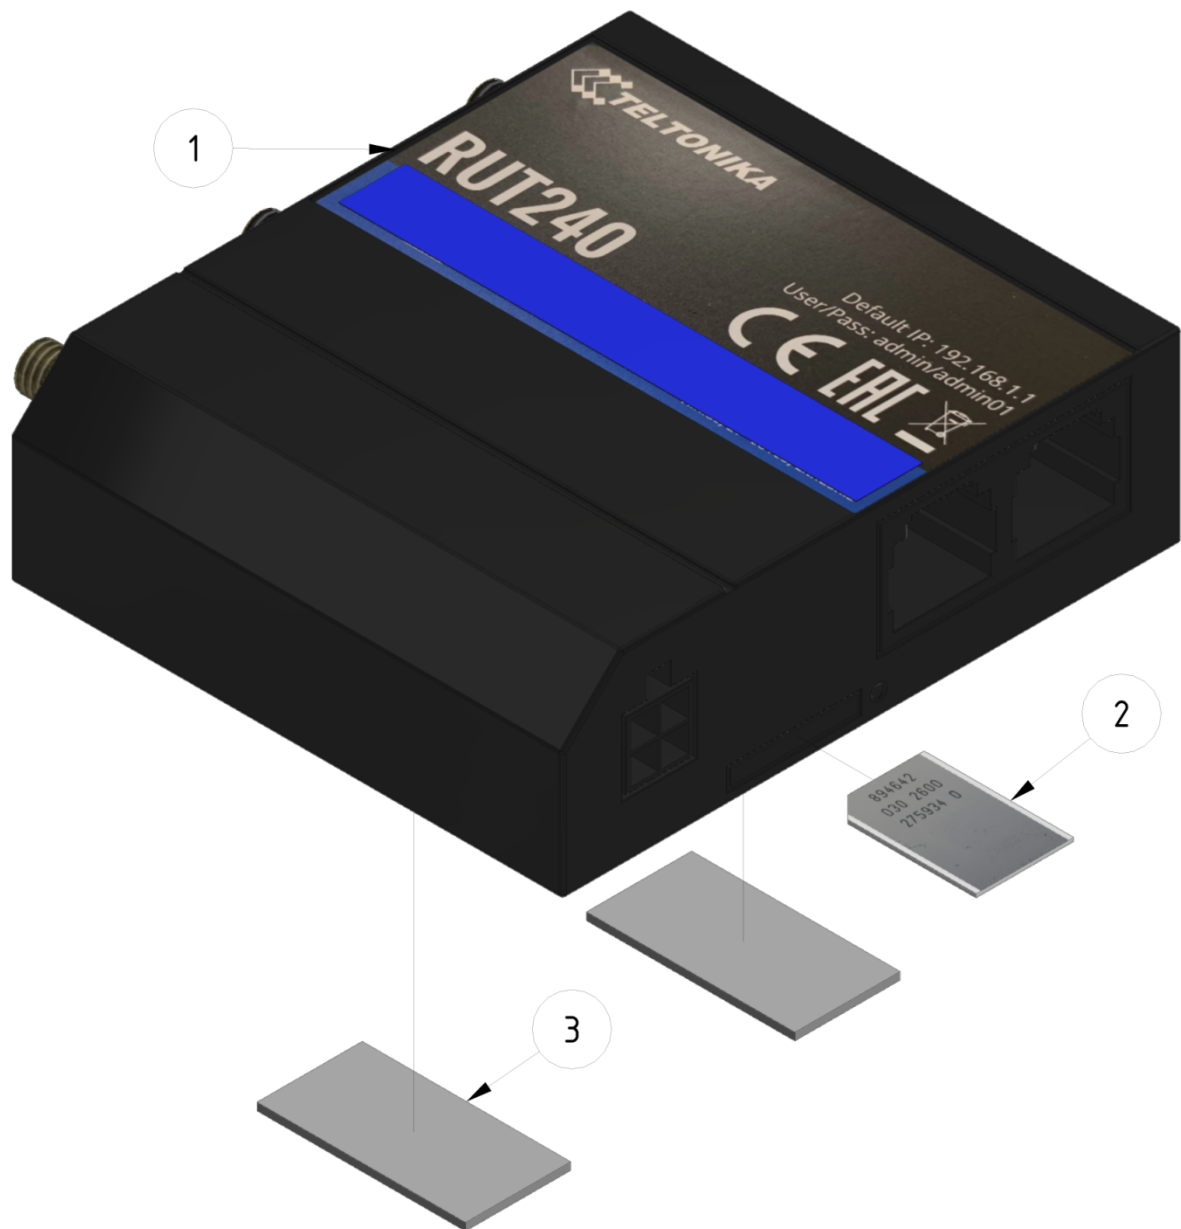

Router

Part of [Junction box assembly](#)

ITEM	DESCRIPTION	PART NUMBER	QTY
1	Router	989228 GLOBAL	1
2	SIM Card	989230	1
3	Tape	949209	2

From:

<https://wiki.envirologic.se/> - **Envirologic Support Wiki**

Permanent link: