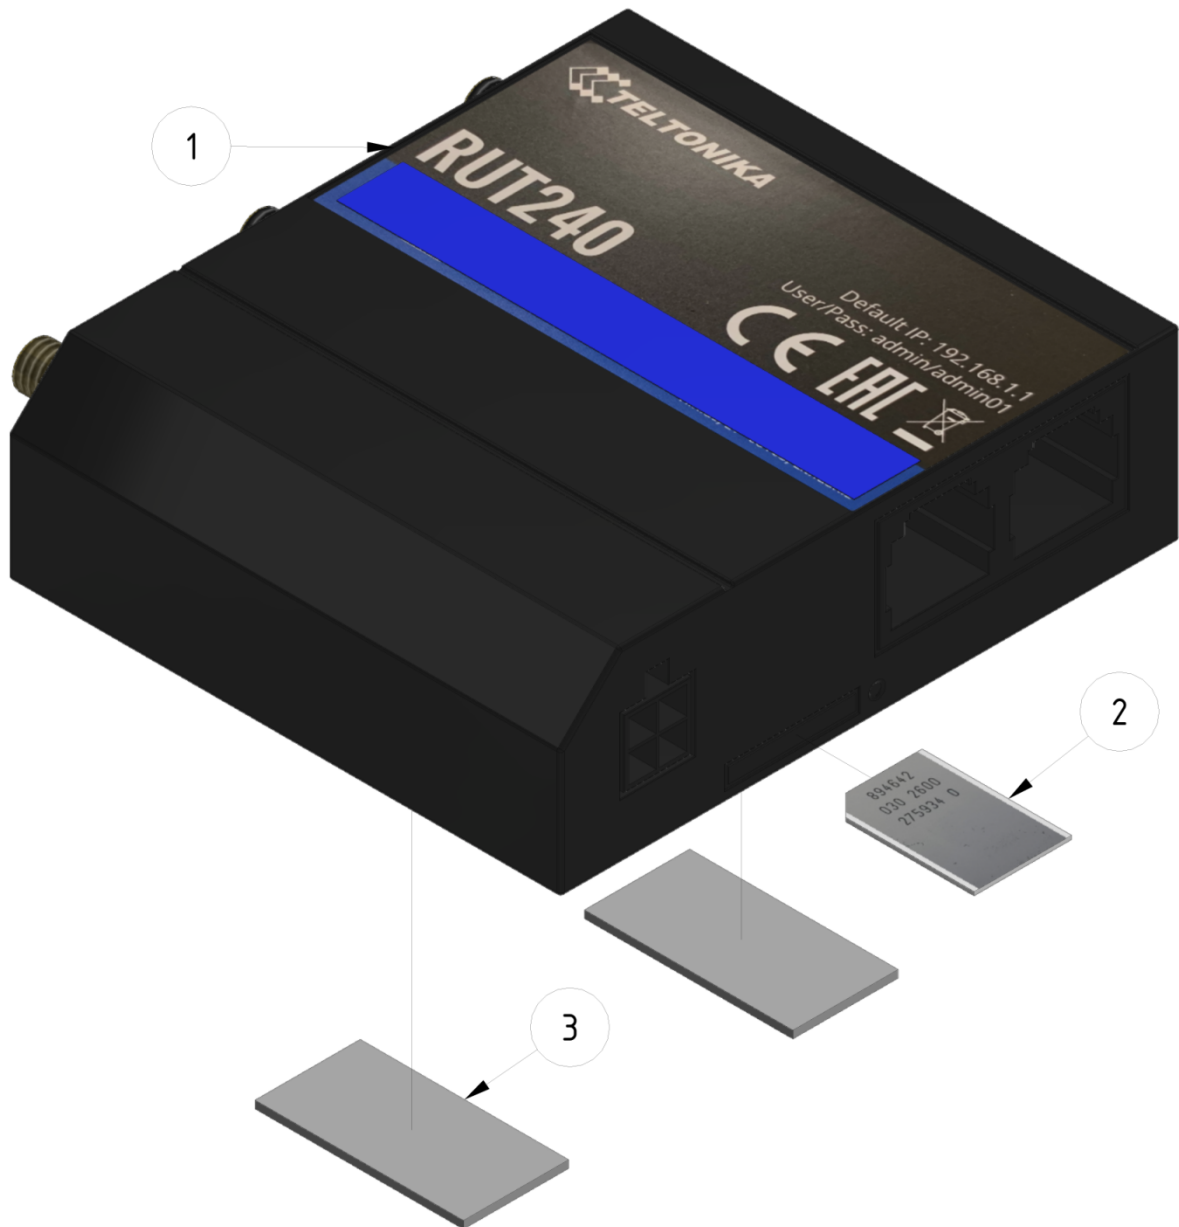

Router

Part number: 989228GLOBAL

Part of [Junction box assembly](#)

ITEM	DESCRIPTION	PART NUMBER	QTY
1	Router	989228 GLOBAL	1
2	SIM Card	989230	1
3	Tape	949209	2

From:

<https://wiki.envirologic.se/> - **Envirologic Support Wiki**

Permanent link:

<https://wiki.envirologic.se/doku.php/service:spl:989228-1?rev=1601281637>

Last update: **2020/09/28 01:27**